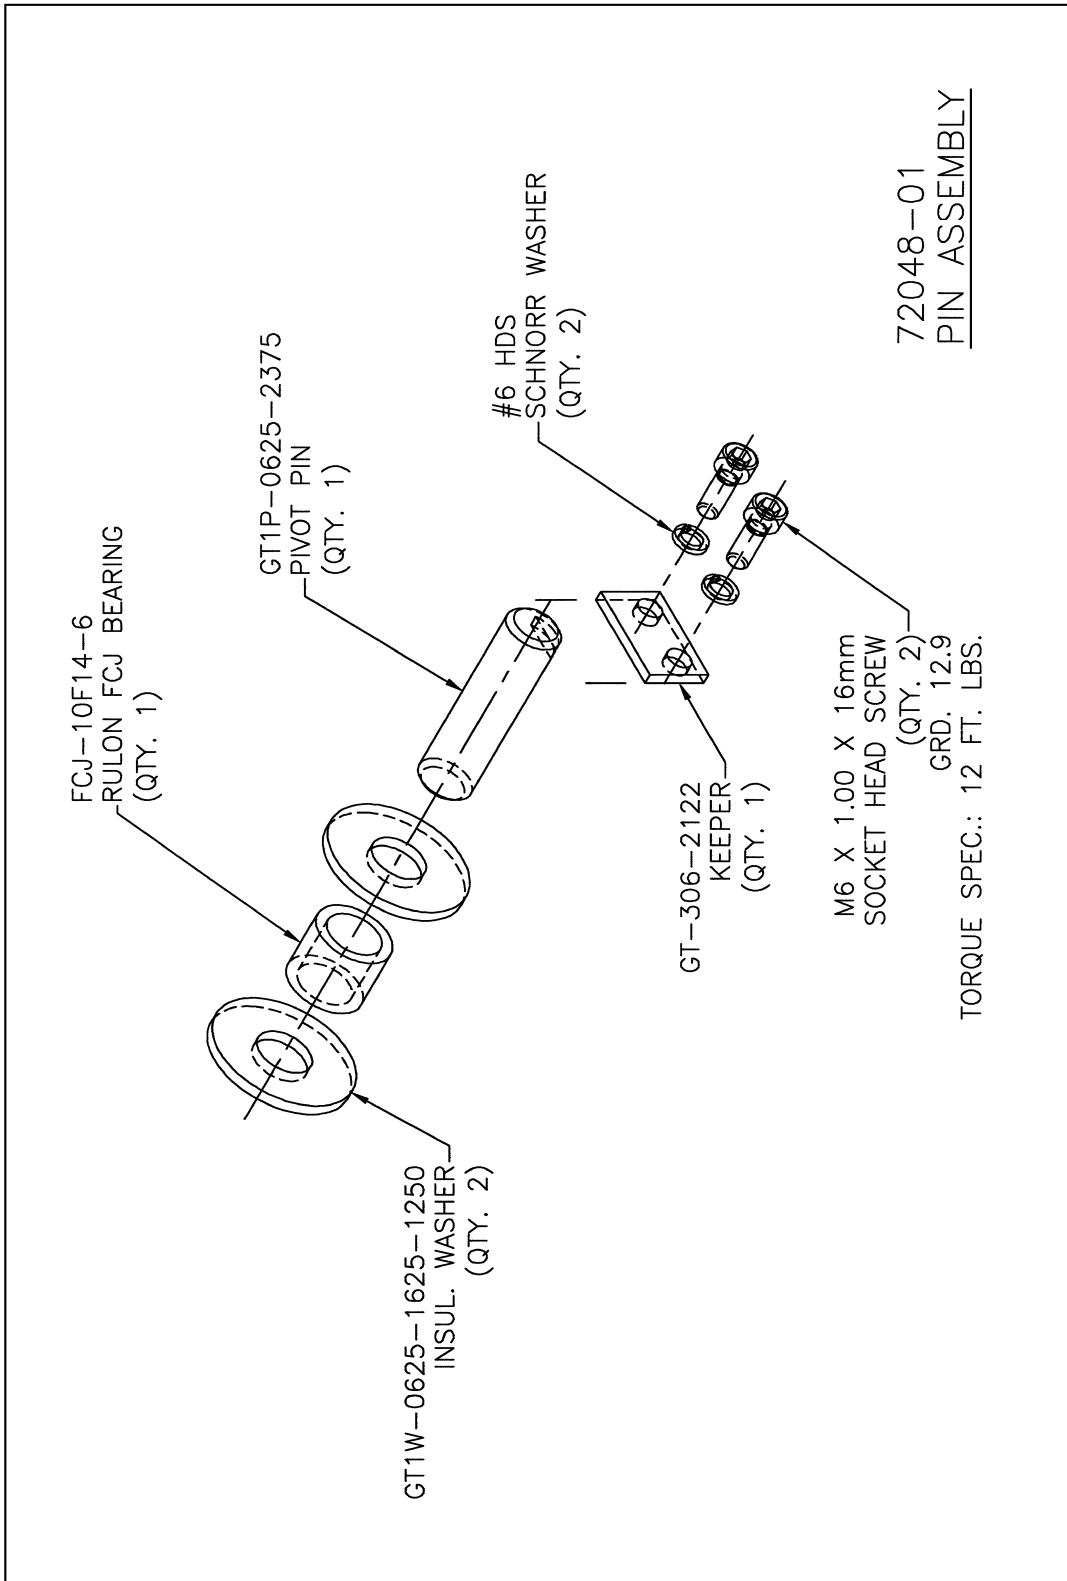

Section 5

75076-xx

Scissor Type/Robot Style Base Gun

75076 Print List

<u>Print</u>	<u>Page</u>
1. 75076-xx Scissor Type Base Gun Assembly-Cover ...	5-4
2. 75076-xx Scissor Type Base Gun Assembly.....	5-5
3. Moveable Arm Assembly.....	5-6
4. 75030 Male Pivot Assembly.....	5-7
5. 75040 Rod Side Mount Assembly.....	5-8
6. 72039-03 Pin Assembly.....	5-9
7. Stationary Arm Assembly.....	5-10
8. 75024 Female Pivot Assembly	5-11
9. 75032 Cylinder Mount Assembly.....	5-12
10. Mounting Bracket Assembly.....	5-13
11. 72200 Fulcrum Pin Assembly.....	5-14
12. Clevis Assembly.....	5-15

Grossel Tool Modular Base Gun Assembly MANUAL

SECTION 5: 75076-XX

GROSSEL TOOL COMPANY

Grossel Tool
 Modular Base Gun Assembly MANUAL

SECTION 5: 75076-XX

GROSSEL TOOL COMPANY

GROSSEL TOOL COMPANY

GROSSEL TOOL COMPANY

GROSSEF TOOL COMPANY

GROSSEL TOOL COMPANY

99016
 ROD BOOT ASSEMBLY

Grossel Tool
 Modular Base Gun Assembly MANUAL

SECTION 5: 75076-XX

GROSSEL TOOL COMPANY

GROSSEL TOOL COMPANY

GROSSEL TOOL COMPANY