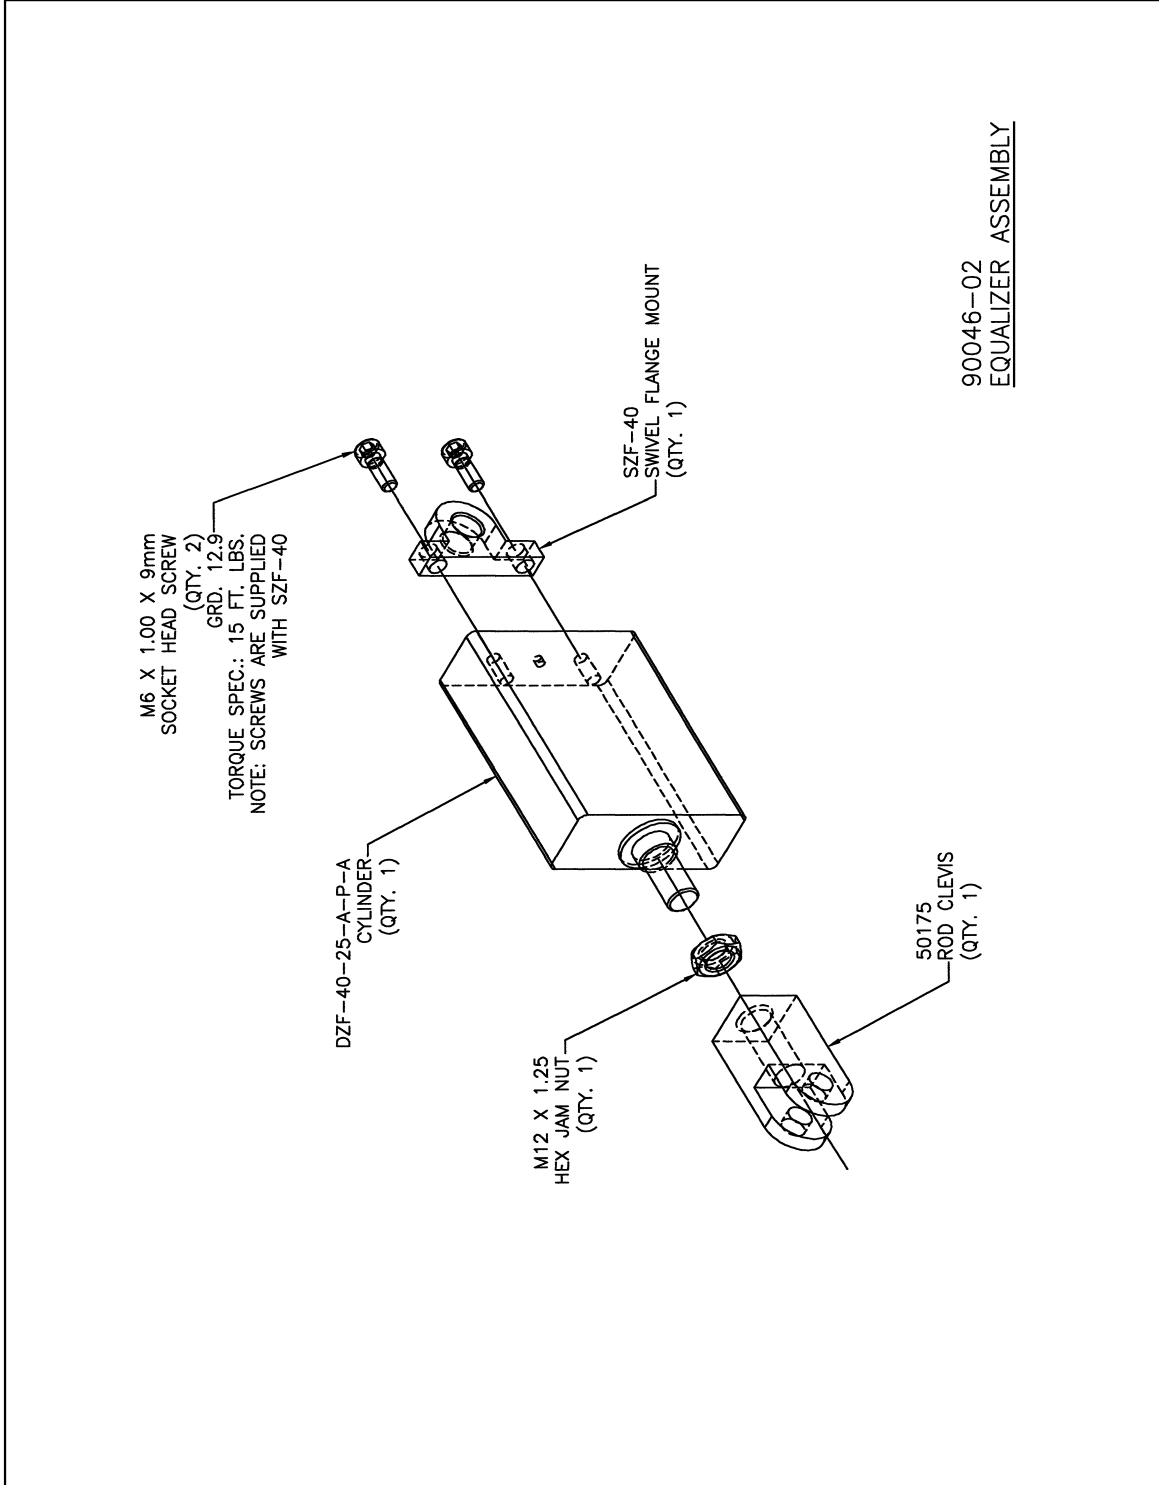

Section 5

75076-xx

Scissor Type/Robot Style Base Gun

75076 Print List

<u>Print</u>	<u>Page</u>
1. 75076-xx Scissor Type Base Gun Assembly-Cover ...	5-4
2. 75076-xx Scissor Type Base Gun Assembly.....	5-5
3. Moveable Arm Assembly.....	5-6
4. 75030 Male Pivot Assembly.....	5-7
5. 75040 Rod Side Mount Assembly.....	5-8
6. 72039-03 Pin Assembly.....	5-9
7. Stationary Arm Assembly.....	5-10
8. 75024 Female Pivot Assembly	5-11
9. 75032 Cylinder Mount Assembly.....	5-12
10. Mounting Bracket Assembly.....	5-13
11. 72200 Fulcrum Pin Assembly.....	5-14
12. Clevis Assembly.....	5-15

GROSSEF TOOL COMPANY

GROSSEL TOOL COMPANY

99016
 ROD BOOT ASSEMBLY

Grossel Tool
 Modular Base Gun Assembly MANUAL

SECTION 5: 75076-XX

GROSSEL TOOL COMPANY

GROSSEL TOOL COMPANY

GROSSEL TOOL COMPANY