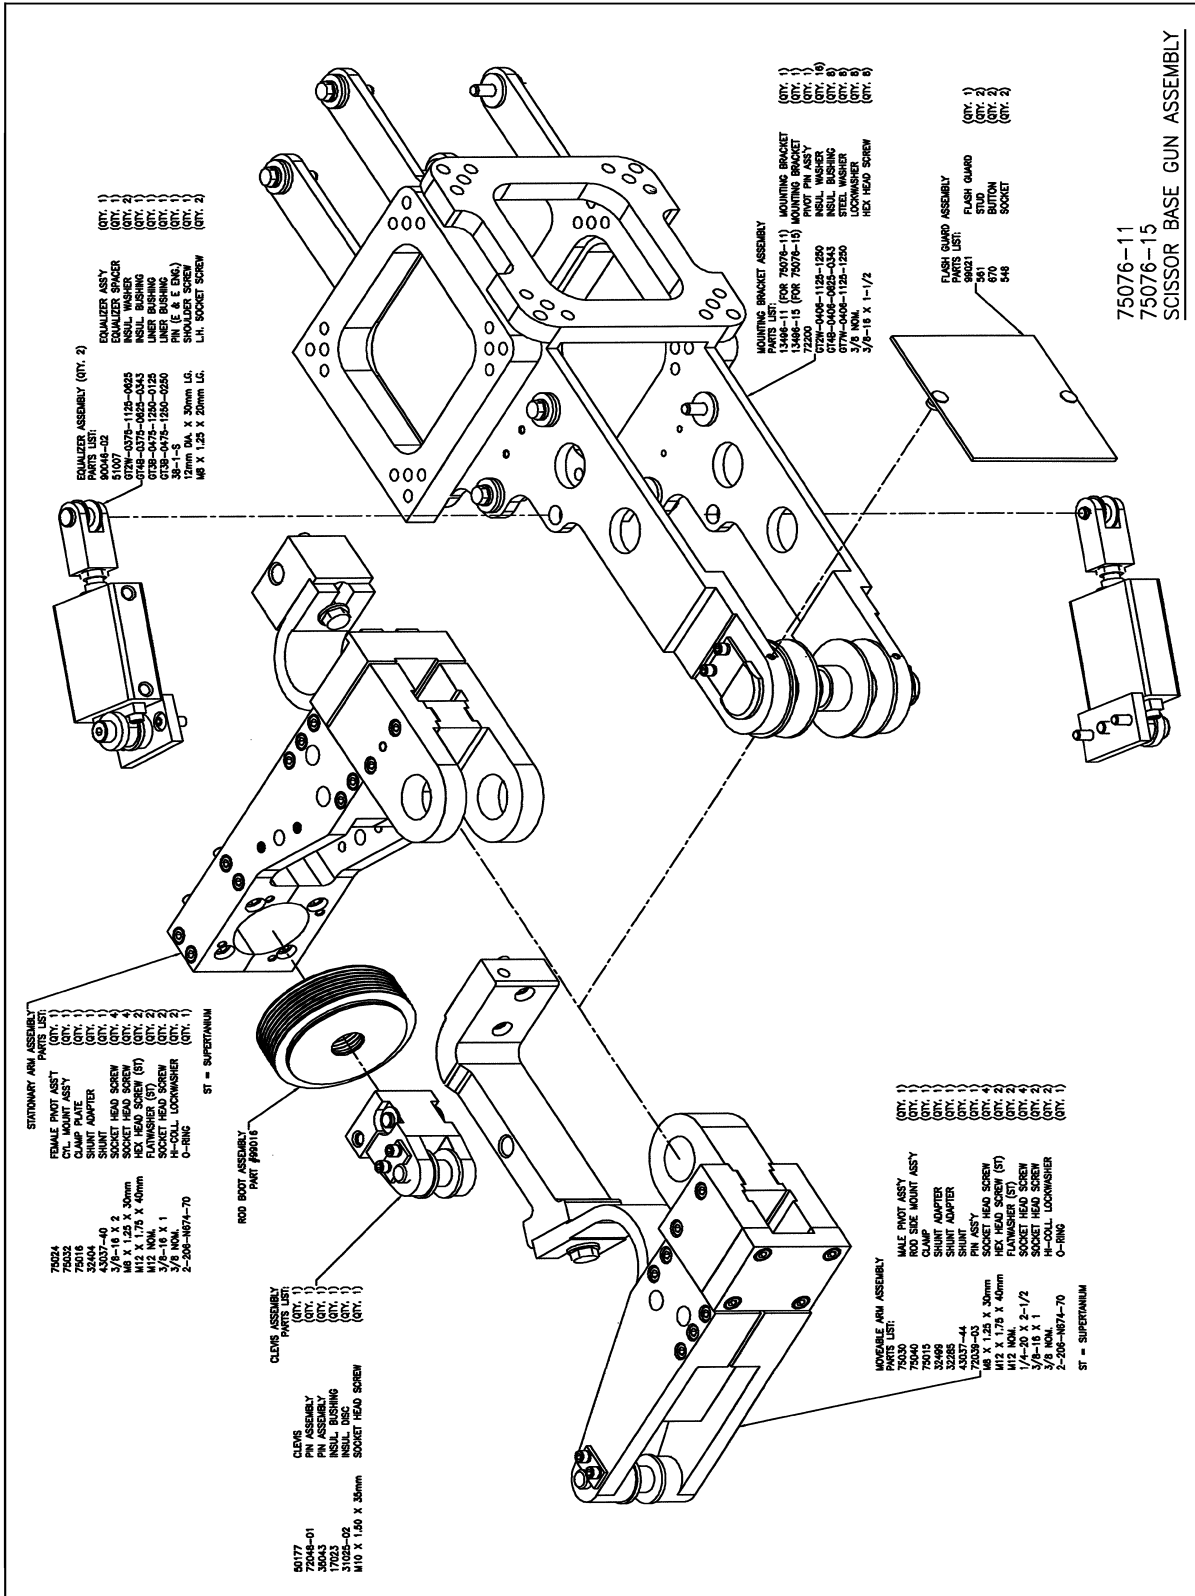

Grossel Tool Modular Base Gun Assembly MANUAL

SECTION 5: 75076-XX