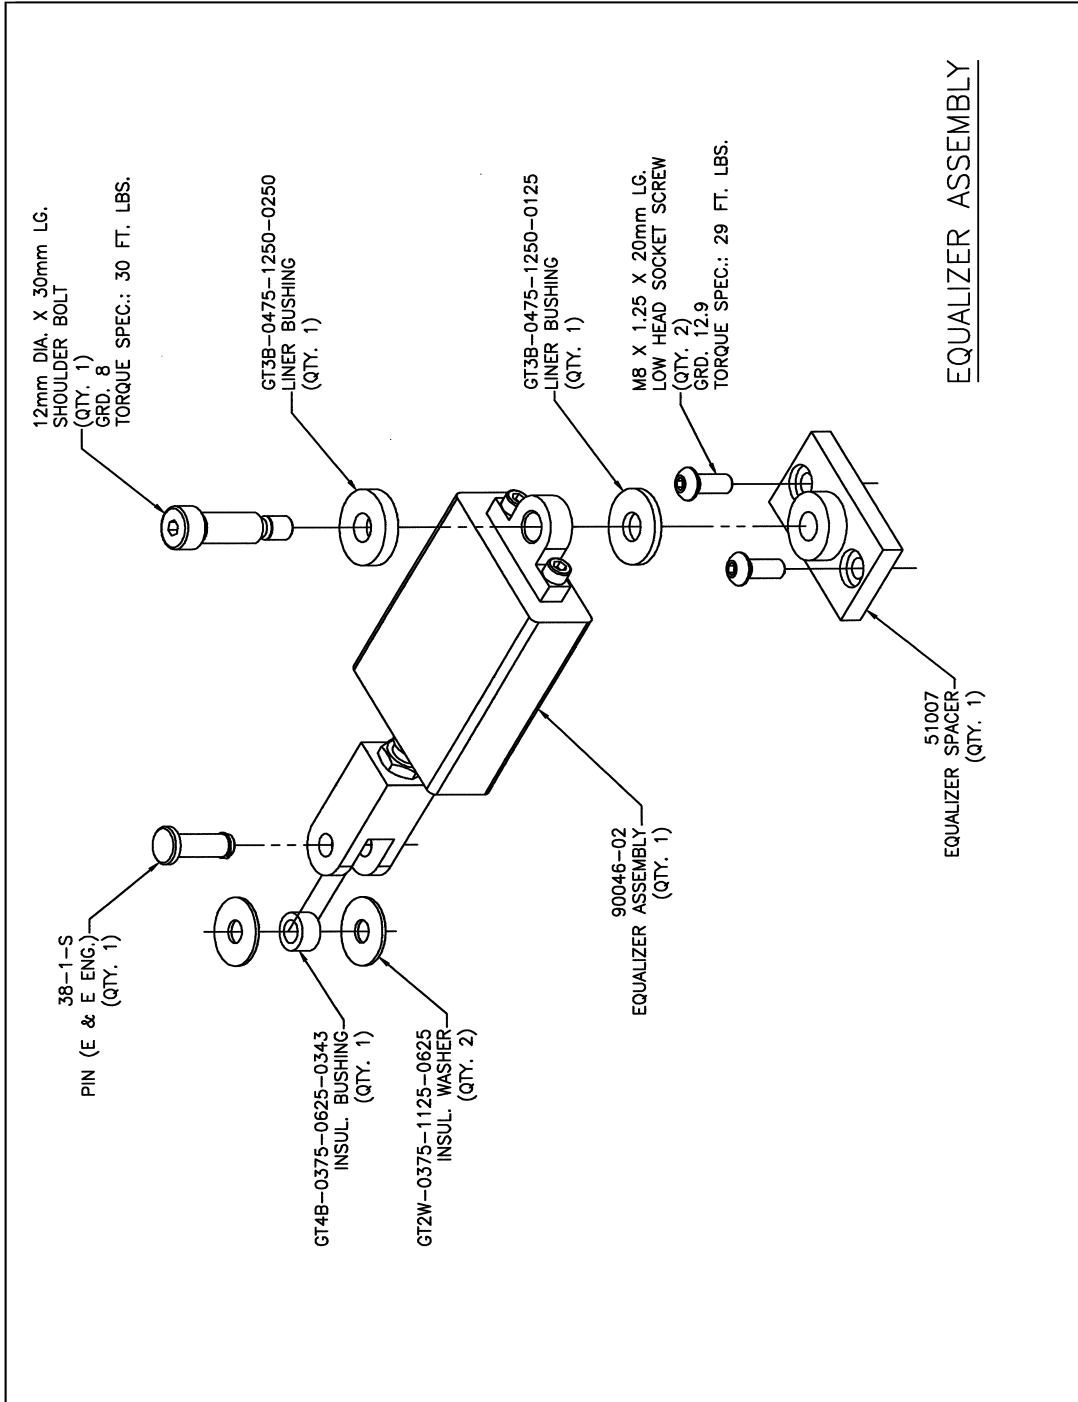

Grossel Tool Modular Base Gun Assembly MANUAL

SECTION 5: 75076-XX

GROSSEL TOOL COMPANY

Grossel Tool
 Modular Base Gun Assembly MANUAL

SECTION 5: 75076-XX

GROSSEL TOOL COMPANY

GROSSEL TOOL COMPANY

GROSSEL TOOL COMPANY

GROSSEF TOOL COMPANY

GROSSEL TOOL COMPANY

99016
 ROD BOOT ASSEMBLY

Grossel Tool
 Modular Base Gun Assembly MANUAL

SECTION 5: 75076-XX

GROSSEL TOOL COMPANY

GROSSEL TOOL COMPANY

GROSSEL TOOL COMPANY