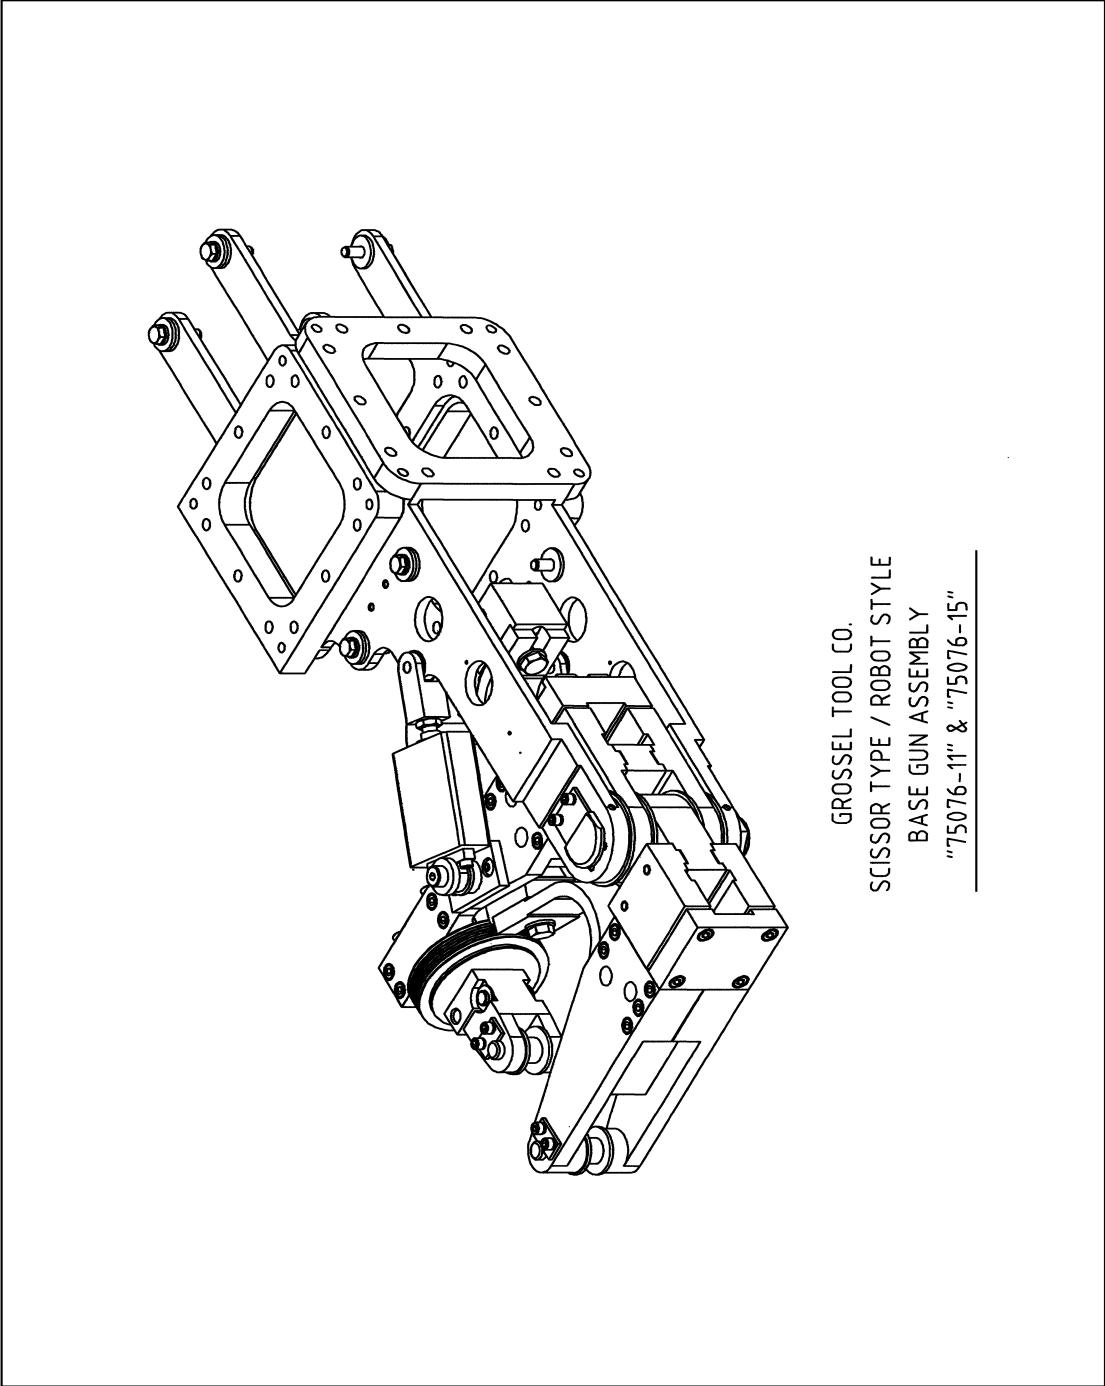

75076 Print List (Cont'd)

<u>Print</u>	<u>Page</u>
13. 72048-01 Pin Assembly.....	5-16
14. 35043 Pin Assembly.....	5-17
15. 99016 Rod Boot Assembly.....	5-18
16. Equalizer Assembly.....	5-19
17. 90046-02 Equalizer Assembly.....	5-20
18. Flash Guard Assembly.....	5-21

GROSSEL TOOL CO.
SCISSOR TYPE / ROBOT STYLE
BASE GUN ASSEMBLY
"75076-11" & "75076-15"