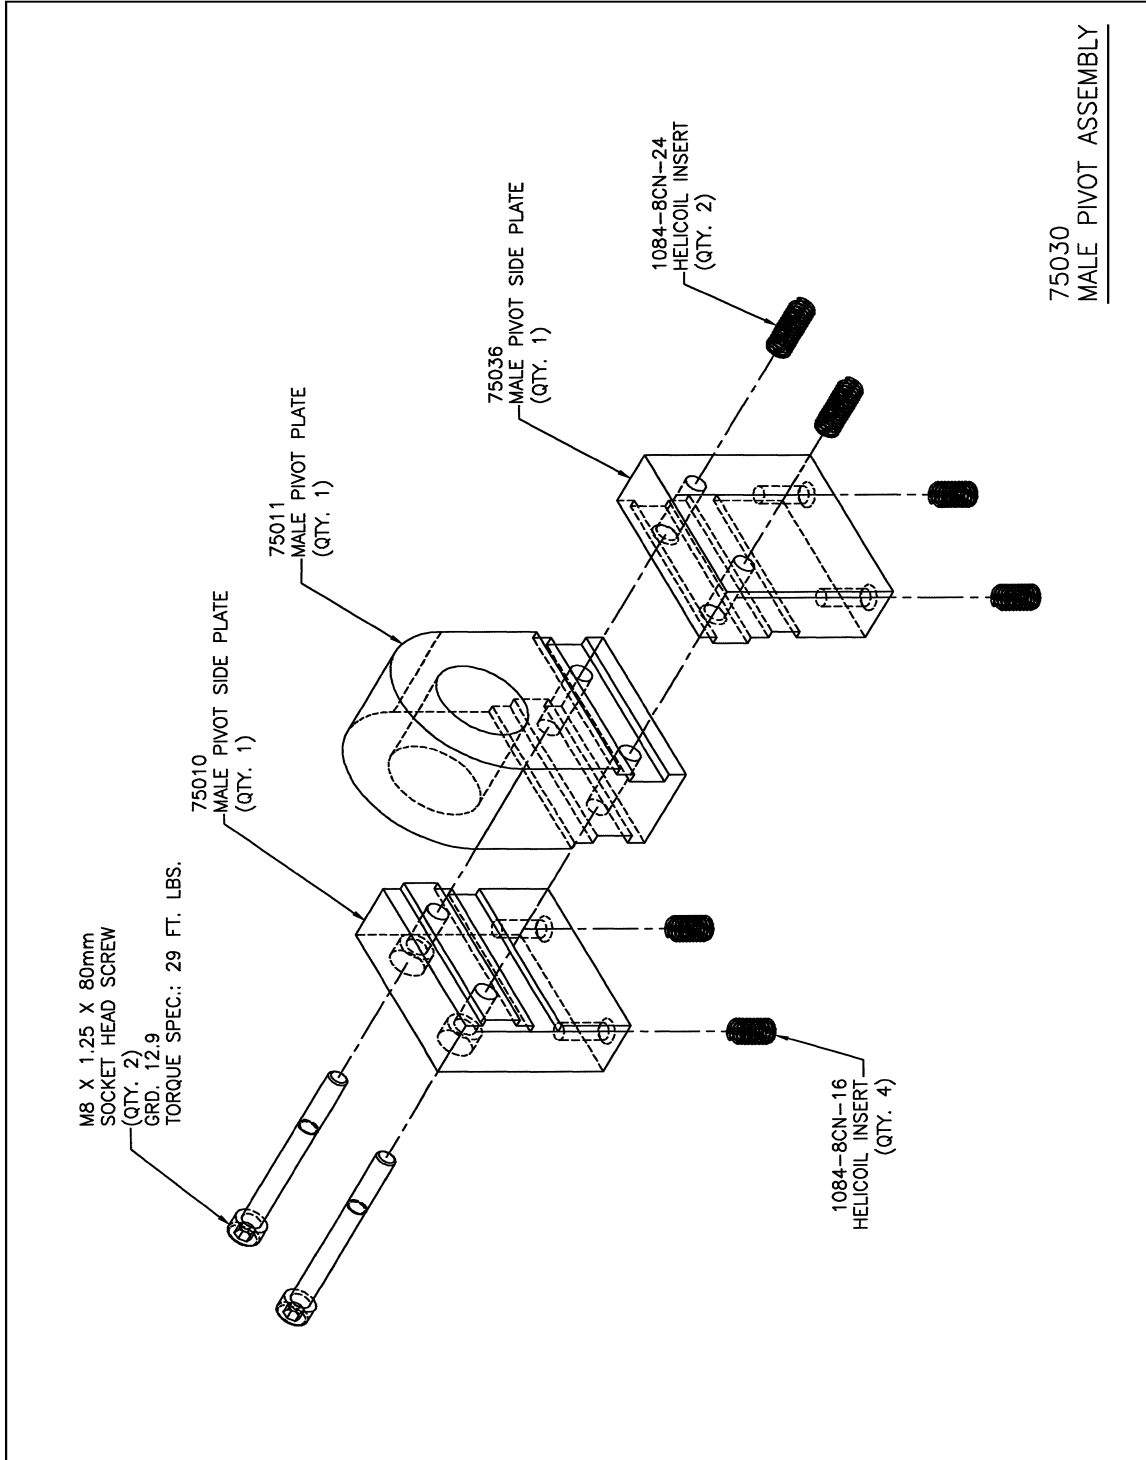

Grossel Tool
Modular Base Gun Assembly MANUAL

SECTION 5: 75076-XX

GROSSEL TOOL COMPANY

75030
MALE PIVOT ASSEMBLY