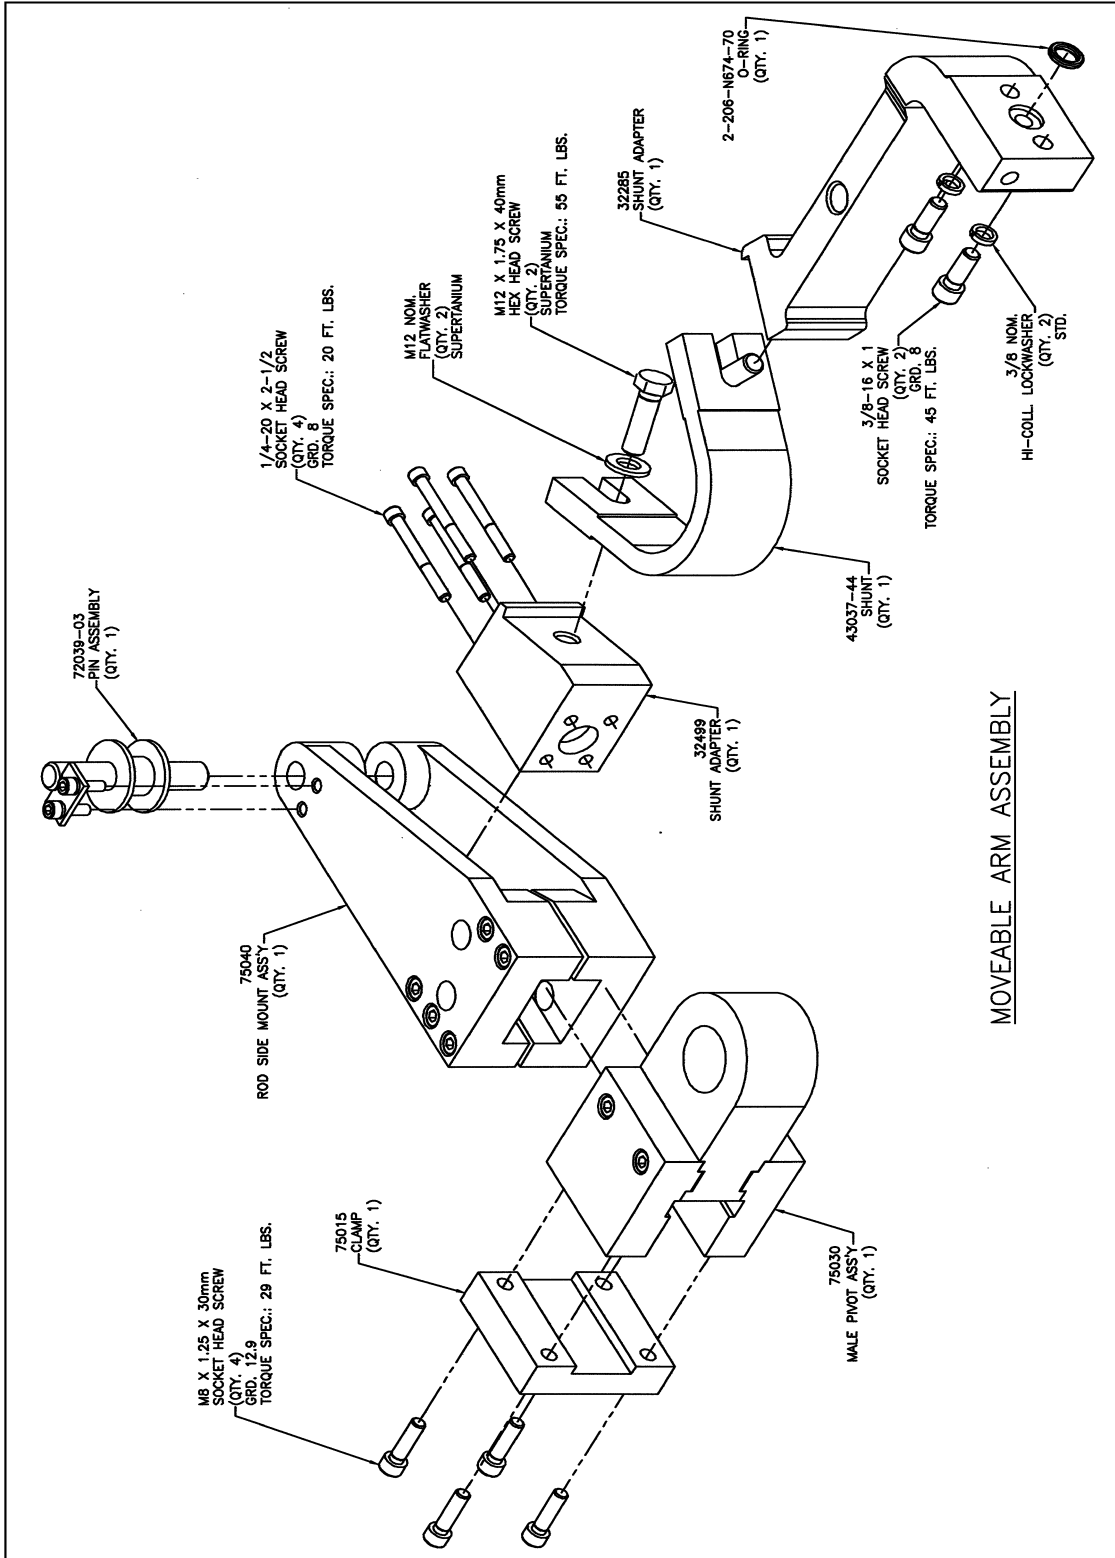

Grossel Tool
Modular Base Gun Assembly MANUAL

SECTION 5: 75076-XX

GROSSEL TOOL COMPANY