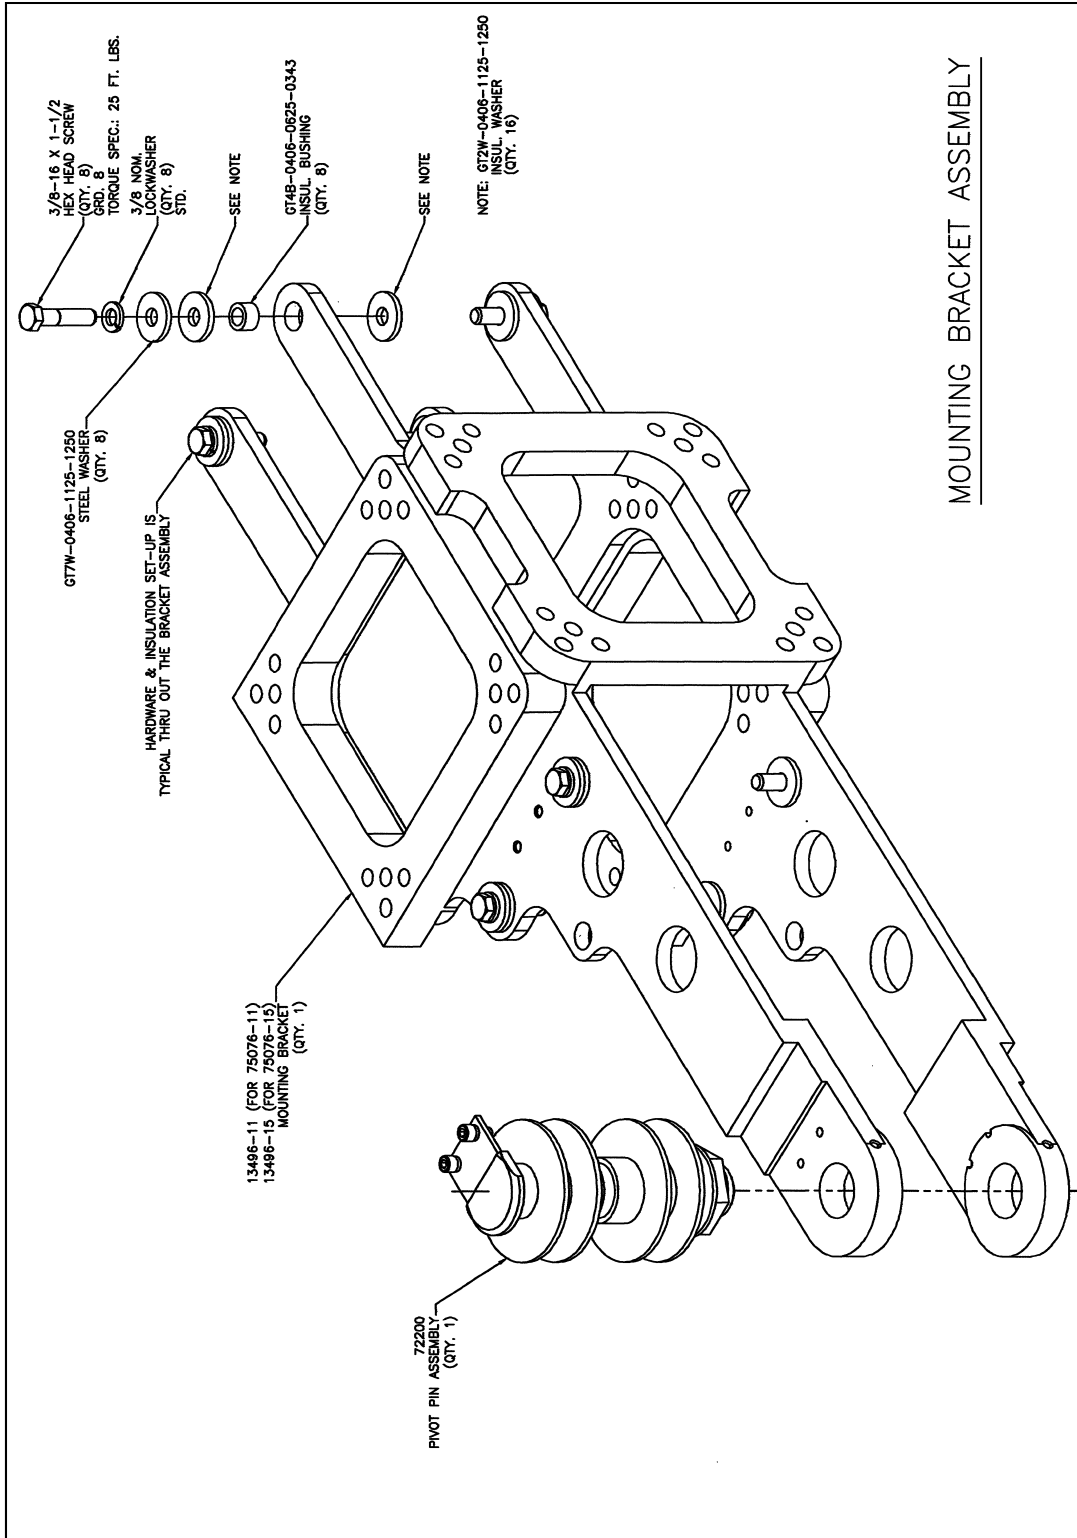

Grossel Tool
Modular Base Gun Assembly MANUAL

SECTION 5: 75076-XX

GROSSEL TOOL COMPANY