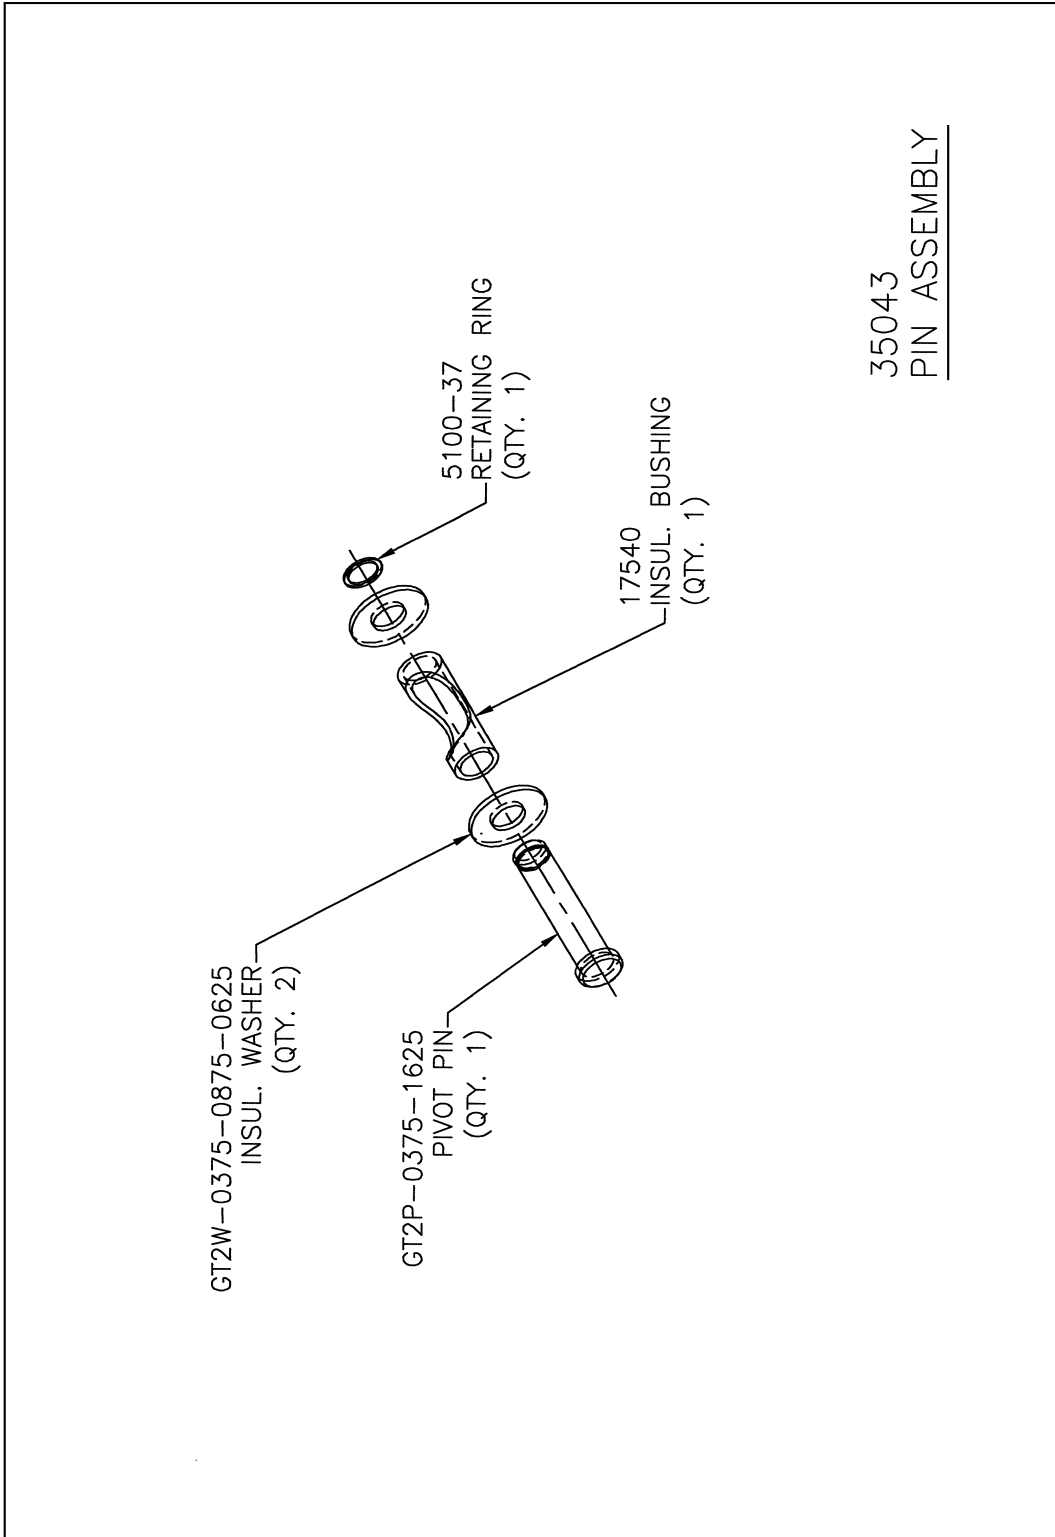

GROSSEF TOOL COMPANY