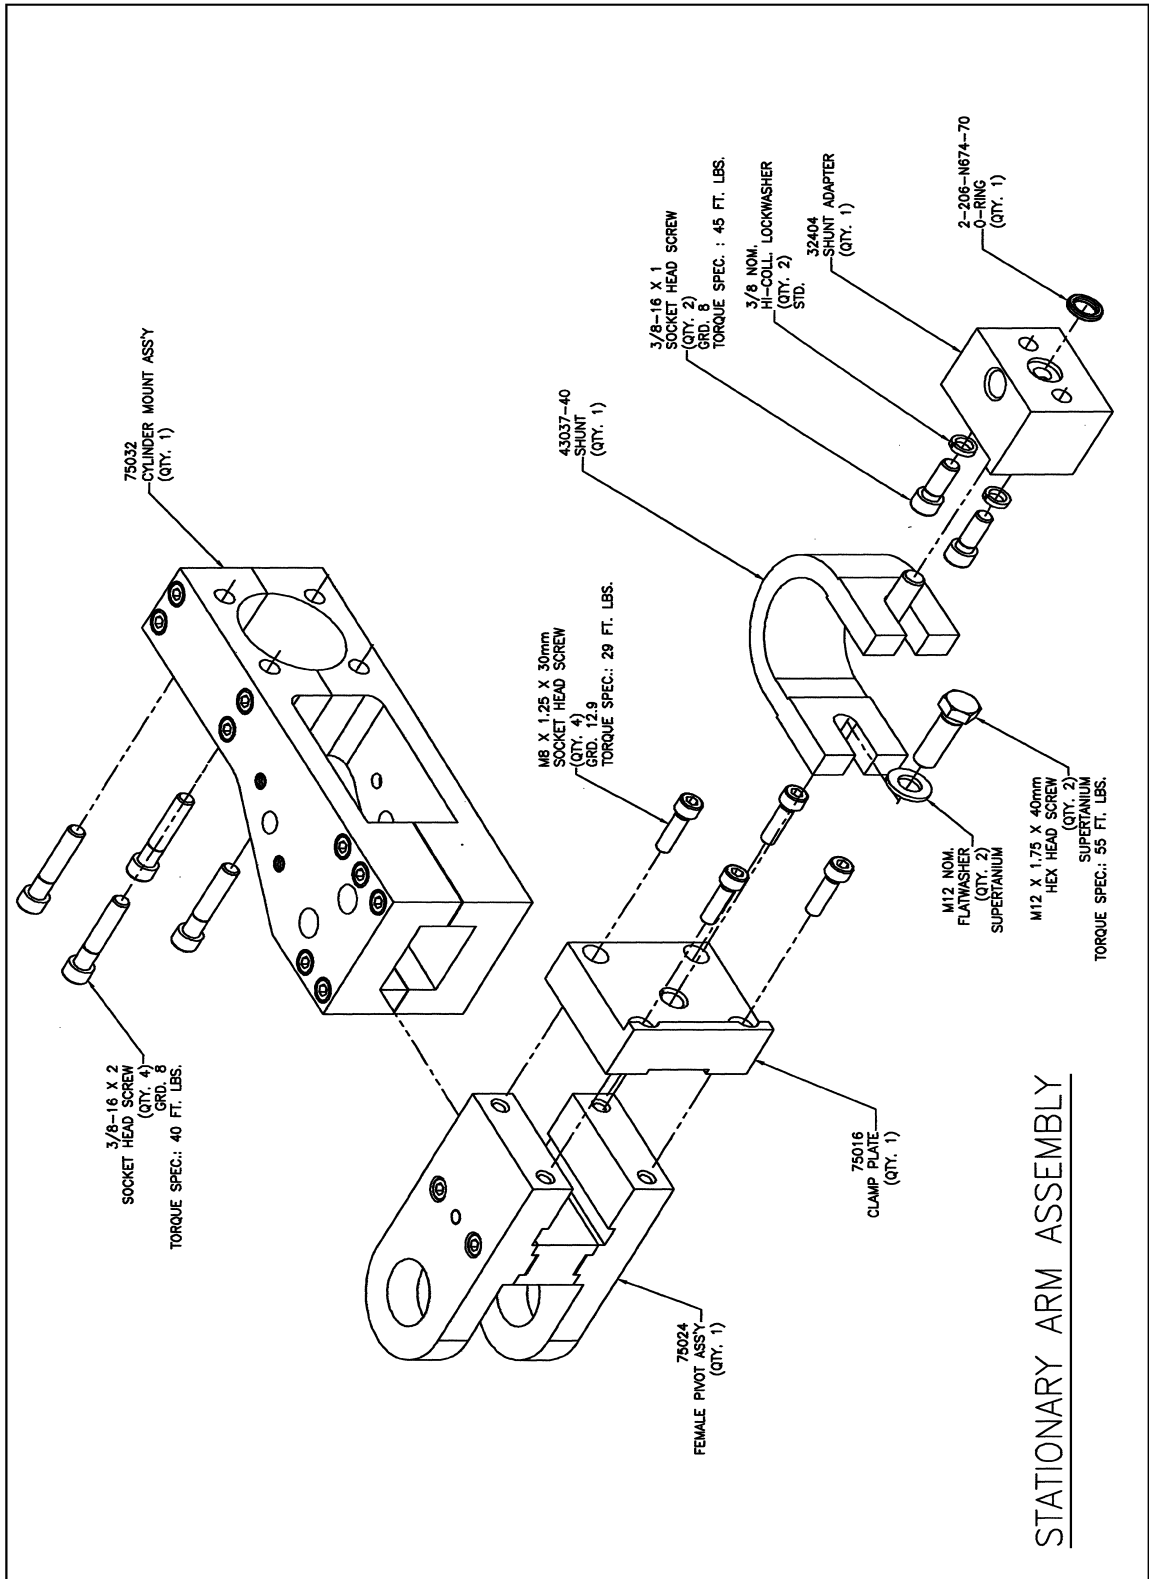

Section 5

75076-xx

Scissor Type/Robot Style Base Gun

75076 Print List

<u>Print</u>	<u>Page</u>
1. 75076-xx Scissor Type Base Gun Assembly-Cover ...	5-4
2. 75076-xx Scissor Type Base Gun Assembly.....	5-5
3. Moveable Arm Assembly.....	5-6
4. 75030 Male Pivot Assembly.....	5-7
5. 75040 Rod Side Mount Assembly.....	5-8
6. 72039-03 Pin Assembly.....	5-9
7. Stationary Arm Assembly.....	5-10
8. 75024 Female Pivot Assembly	5-11
9. 75032 Cylinder Mount Assembly.....	5-12
10. Mounting Bracket Assembly.....	5-13
11. 72200 Fulcrum Pin Assembly.....	5-14
12. Clevis Assembly.....	5-15

GROSSEL TOOL COMPANY

Grossel Tool
 Modular Base Gun Assembly MANUAL

SECTION 5: 75076-XX

GROSSEL TOOL COMPANY

75030
 MALE PIVOT ASSEMBLY

GROSSEL TOOL COMPANY

GROSSEL TOOL COMPANY

GROSSEL TOOL COMPANY