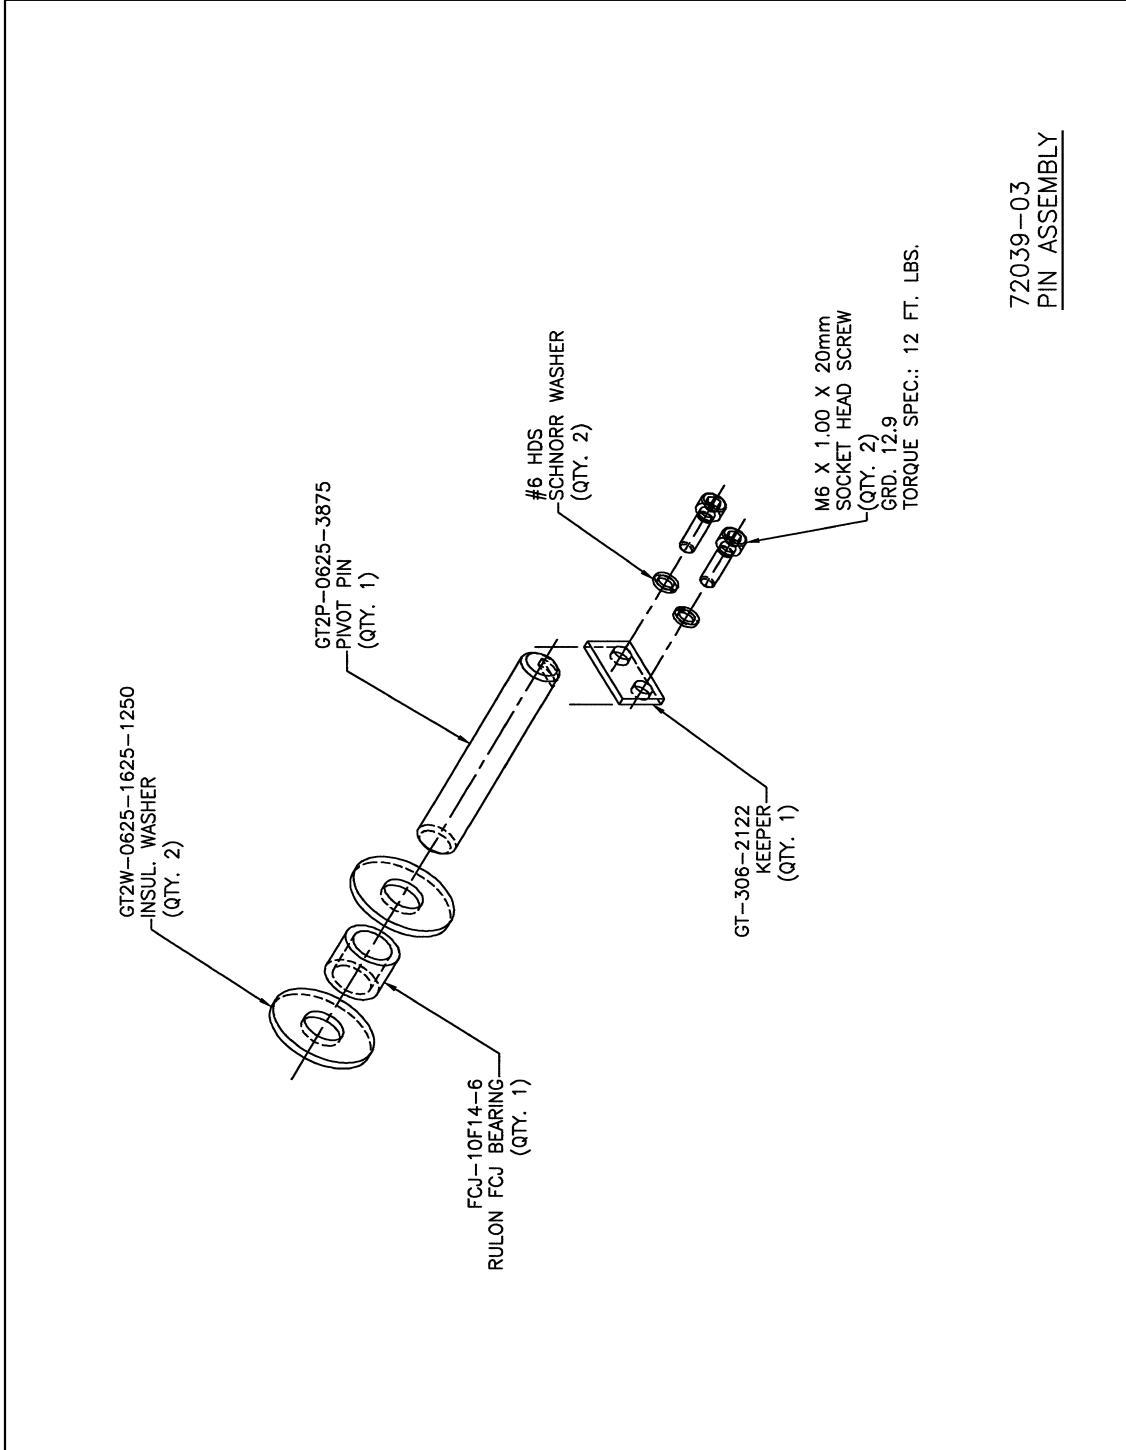

Section 5

75076-xx

Scissor Type/Robot Style Base Gun

75076 Print List

<u>Print</u>	<u>Page</u>
1. 75076-xx Scissor Type Base Gun Assembly-Cover ...	5-4
2. 75076-xx Scissor Type Base Gun Assembly.....	5-5
3. Moveable Arm Assembly.....	5-6
4. 75030 Male Pivot Assembly.....	5-7
5. 75040 Rod Side Mount Assembly.....	5-8
6. 72039-03 Pin Assembly.....	5-9
7. Stationary Arm Assembly.....	5-10
8. 75024 Female Pivot Assembly	5-11
9. 75032 Cylinder Mount Assembly.....	5-12
10. Mounting Bracket Assembly.....	5-13
11. 72200 Fulcrum Pin Assembly.....	5-14
12. Clevis Assembly.....	5-15

GROSSEL TOOL COMPANY

Grossel Tool
 Modular Base Gun Assembly MANUAL

SECTION 5: 75076-XX

GROSSEL TOOL COMPANY

75030
 MALE PIVOT ASSEMBLY

GROSSEL TOOL COMPANY

GROSSEL TOOL COMPANY

GROSSEL TOOL COMPANY