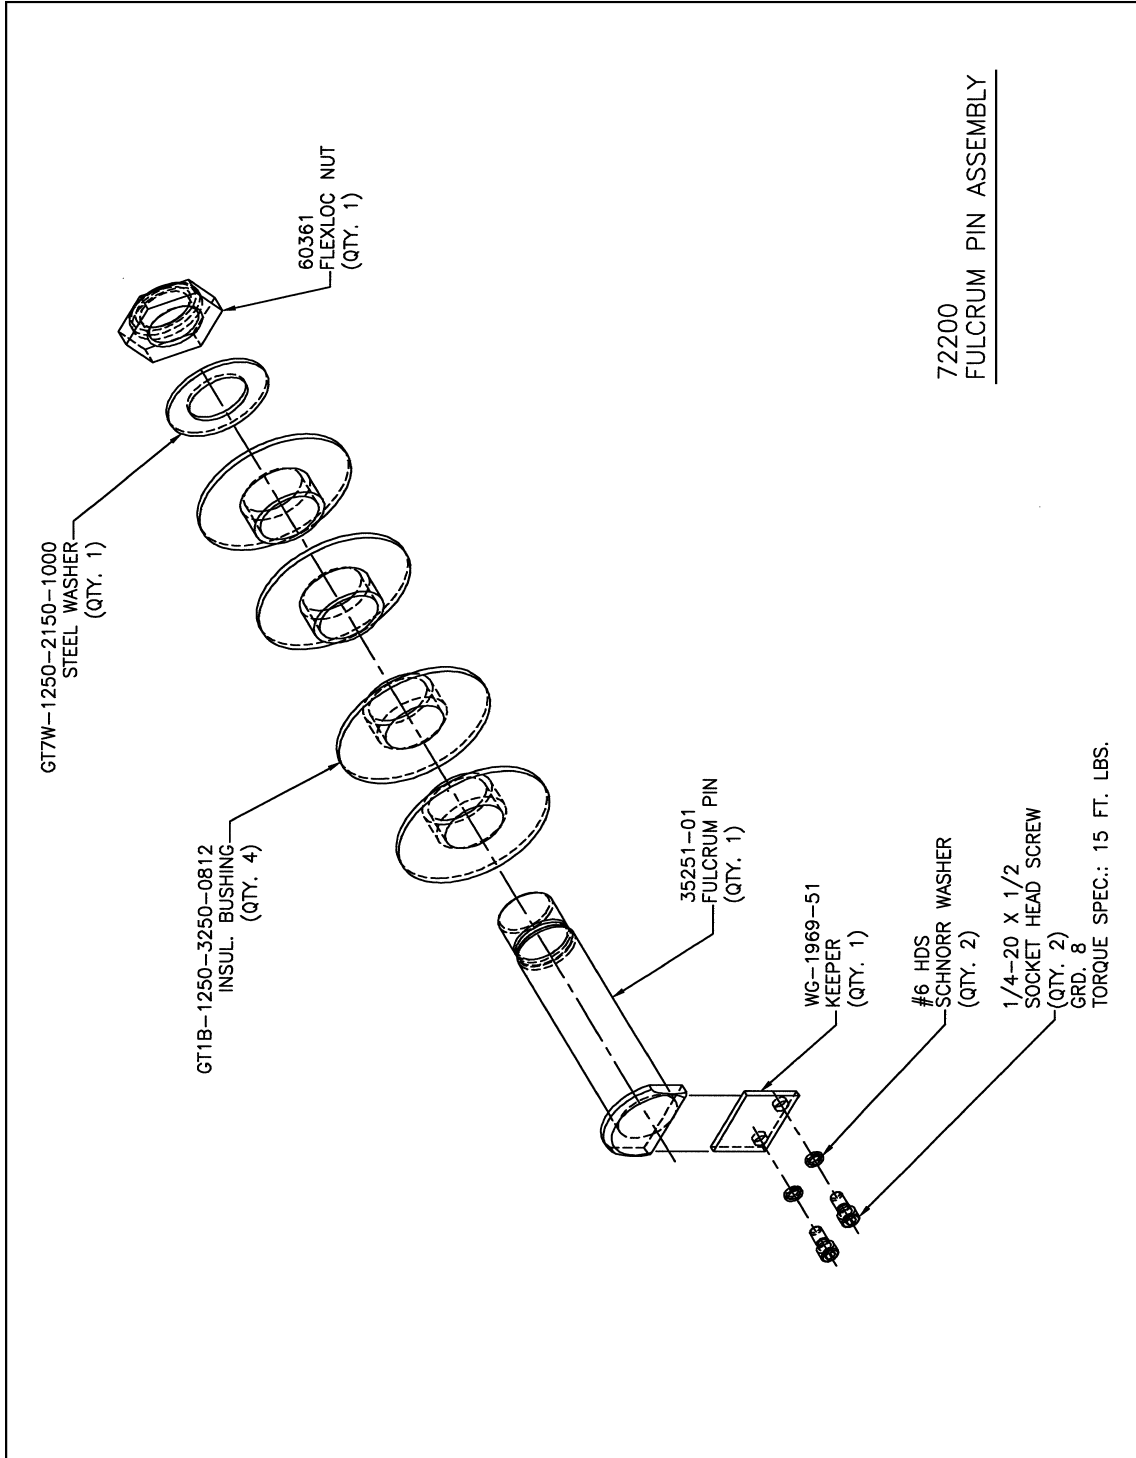

Section 5

75076-xx

Scissor Type/Robot Style Base Gun

75076 Print List

<u>Print</u>	<u>Page</u>
1. 75076-xx Scissor Type Base Gun Assembly-Cover ...	5-4
2. 75076-xx Scissor Type Base Gun Assembly.....	5-5
3. Moveable Arm Assembly.....	5-6
4. 75030 Male Pivot Assembly.....	5-7
5. 75040 Rod Side Mount Assembly.....	5-8
6. 72039-03 Pin Assembly.....	5-9
7. Stationary Arm Assembly.....	5-10
8. 75024 Female Pivot Assembly	5-11
9. 75032 Cylinder Mount Assembly.....	5-12
10. Mounting Bracket Assembly.....	5-13
11. 72200 Fulcrum Pin Assembly.....	5-14
12. Clevis Assembly.....	5-15

GROSSEL TOOL COMPANY

Grossel Tool
 Modular Base Gun Assembly MANUAL

SECTION 5: 75076-XX

GROSSEL TOOL COMPANY

75030
 MALE PIVOT ASSEMBLY

GROSSEL TOOL COMPANY

GROSSEL TOOL COMPANY

GROSSEL TOOL COMPANY

Grossel Tool Modular Base Gun Assembly MANUAL

SECTION 5: 75076-XX

GROSSEL TOOL COMPANY

Grossel Tool
 Modular Base Gun Assembly MANUAL

SECTION 5: 75076-XX

GROSSEL TOOL COMPANY

GROSSEL TOOL COMPANY

GROSSEL TOOL COMPANY

GROSSEF TOOL COMPANY

GROSSEL TOOL COMPANY

99016
 ROD BOOT ASSEMBLY

Grossel Tool
 Modular Base Gun Assembly MANUAL

SECTION 5: 75076-XX

GROSSEL TOOL COMPANY

GROSSEL TOOL COMPANY

GROSSEL TOOL COMPANY