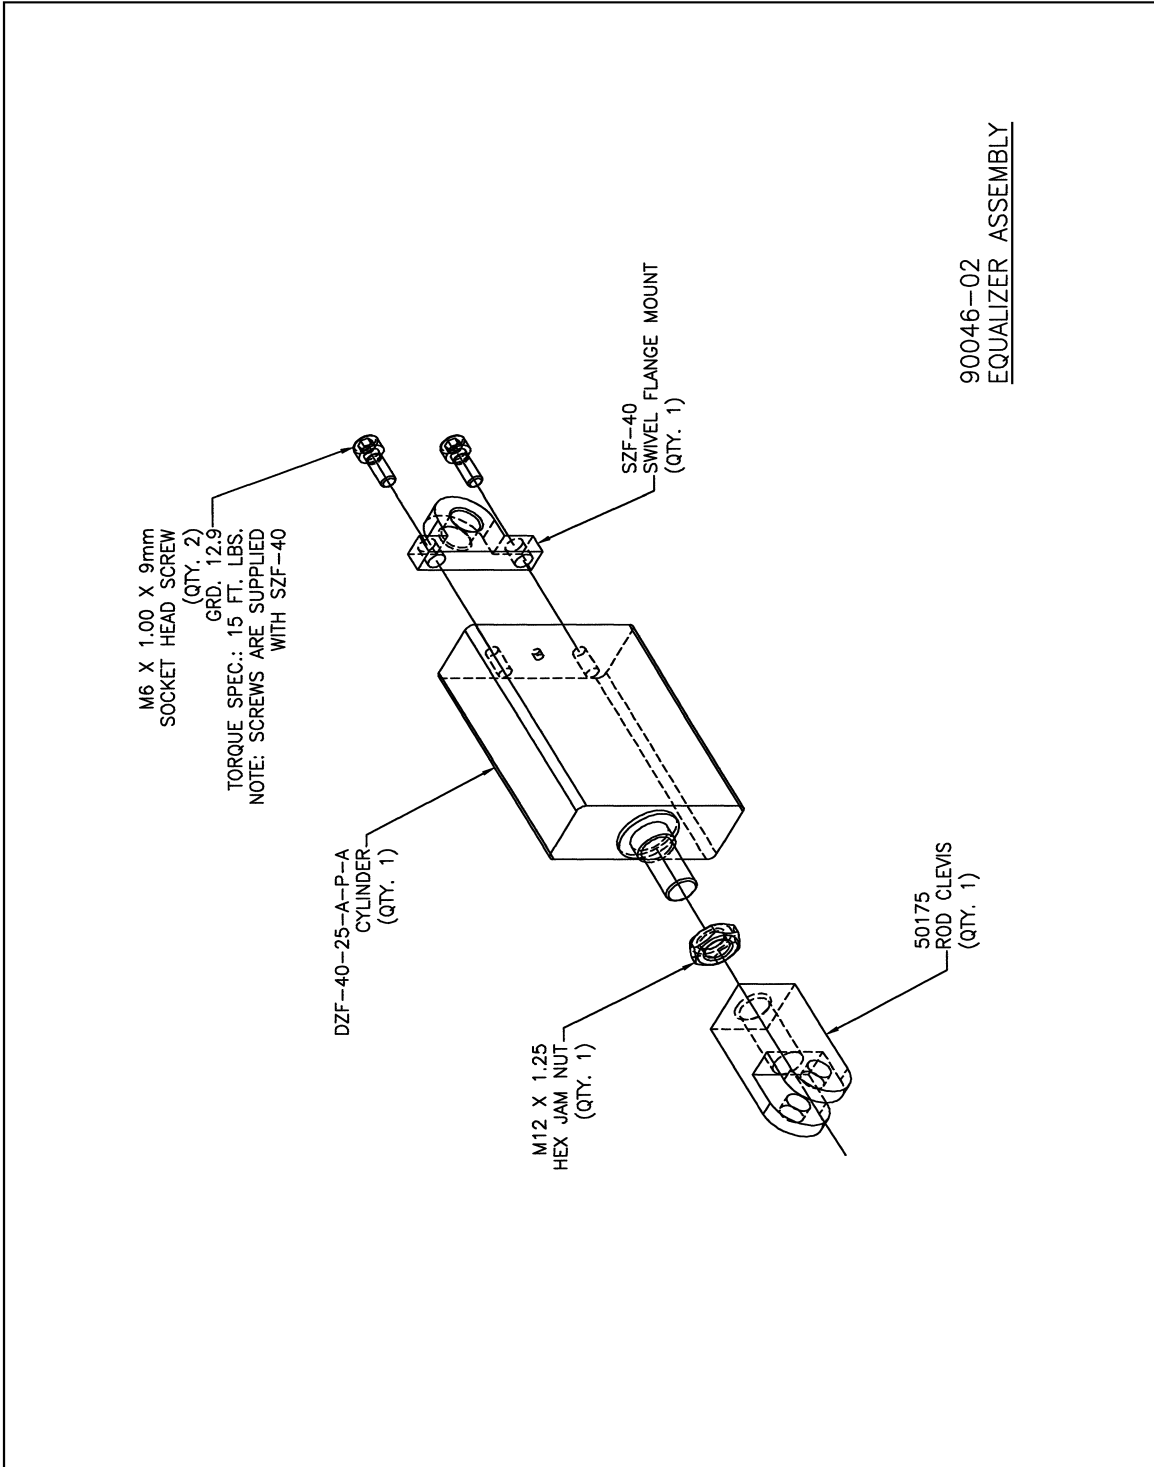

GROSSEL TOOL COMPANY