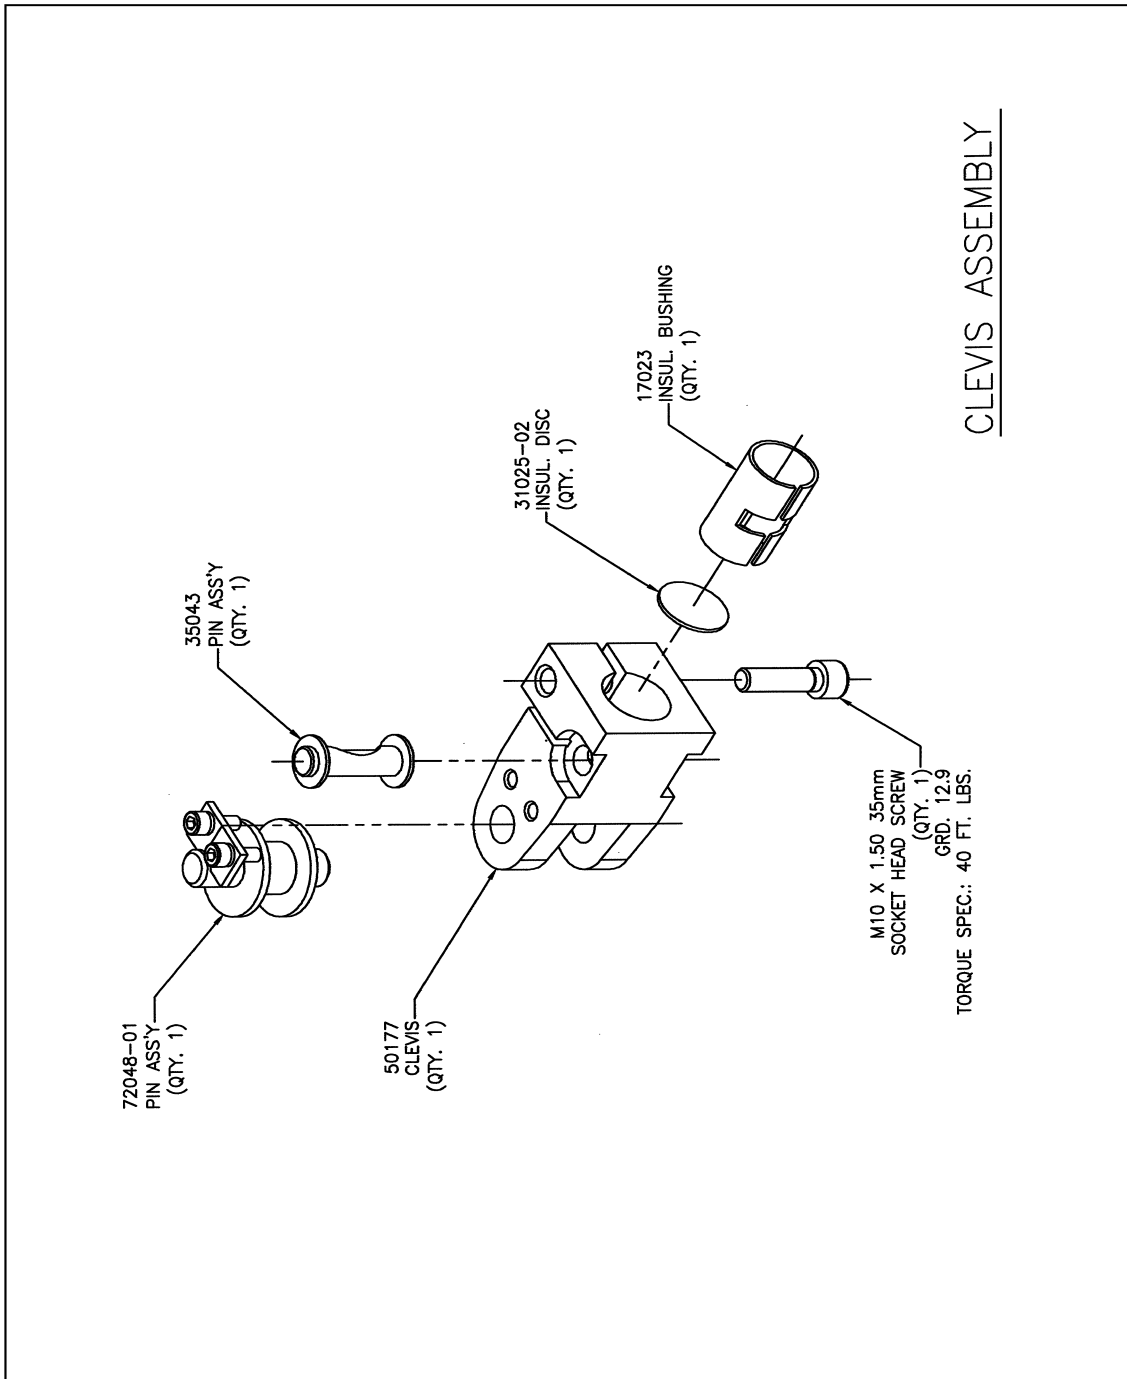

Section 2

75051-xx Pinch Type/Robot Style

Base Gun

GROSSEL TOOL CO.
PINCH TYPE / ROBOT STYLE
BASE GUN ASSEMBLY
"75051-11" & "75051-15"

Grossel Tool Modular Base Gun Assembly MANUAL

SECTION 2: 75051-XX

75025 MALE PIVOT ASSEMBLY

32497
MOVABLE SHUNT ADAPTER

GROSSEL TOOL COMPANY

72039-02
 PIN ASSEMBLY

STATIONARY ARM ASSEMBLY

GROSSEL TOOL COMPANY

GROSSEFI TOOL COMPANY

GROSSEL TOOL COMPANY

99016
 ROD BOOT ASSEMBLY