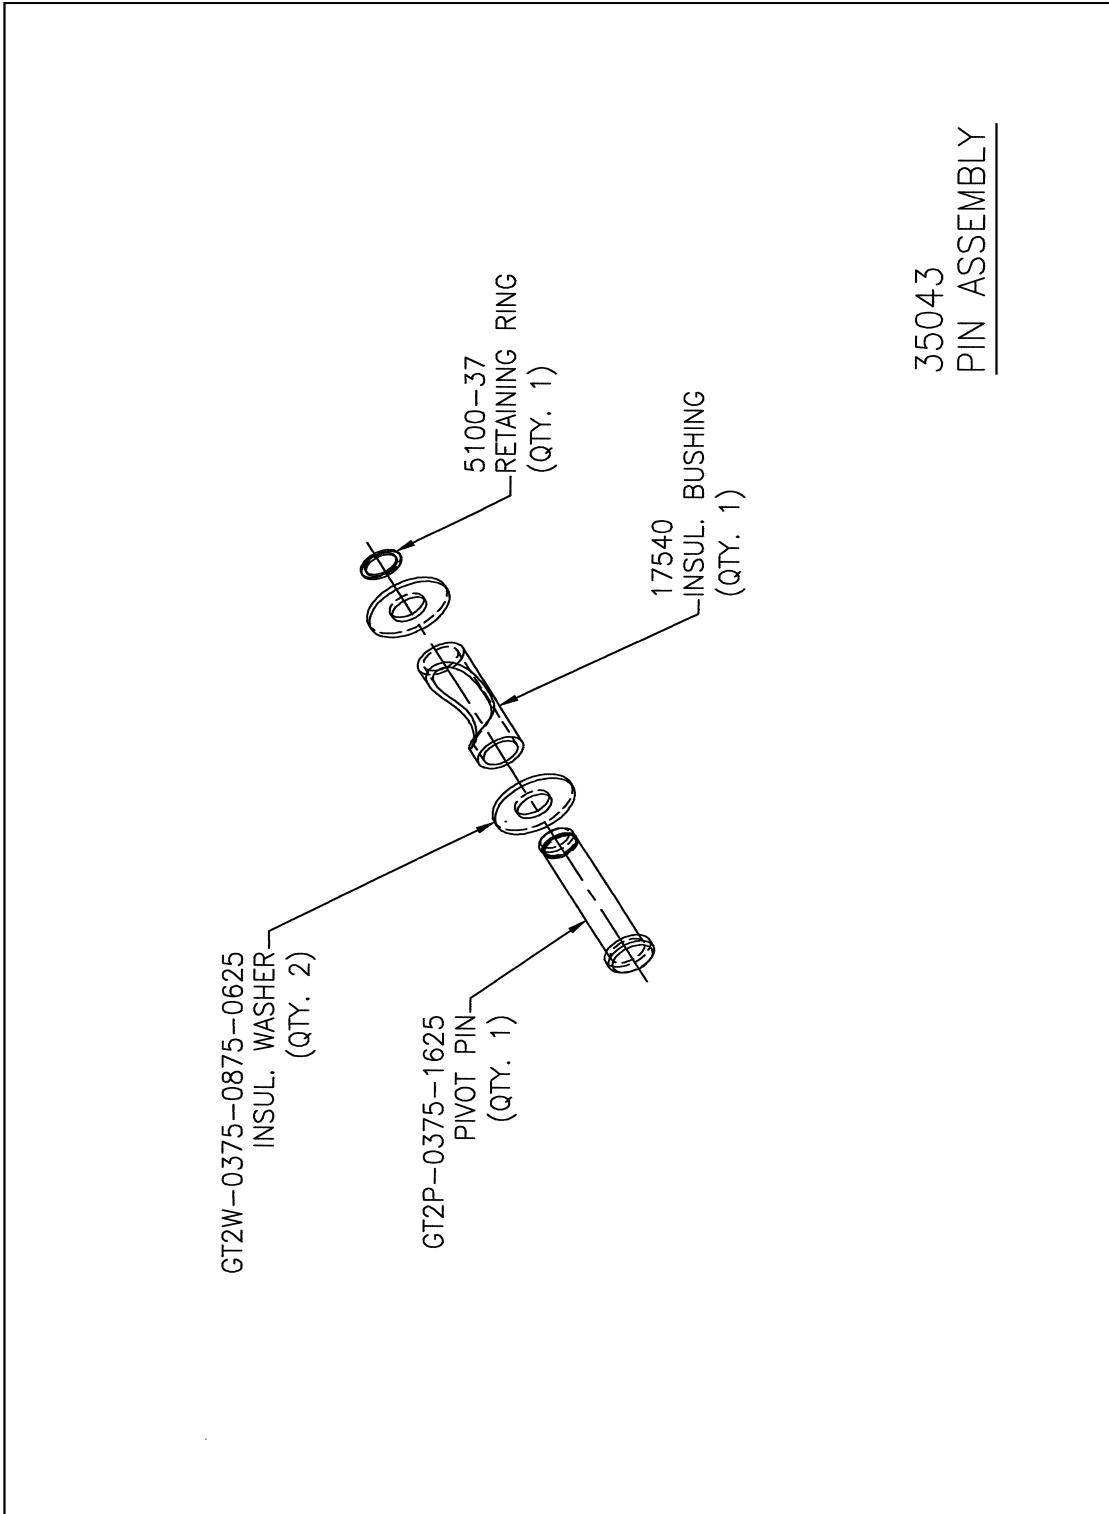

Section 2

75051-xx Pinch Type/Robot Style

Base Gun

GROSSEL TOOL CO.
PINCH TYPE / ROBOT STYLE
BASE GUN ASSEMBLY
"75051-11" & "75051-15"

Grossel Tool Modular Base Gun Assembly MANUAL

SECTION 2: 75051-XX

75025 MALE PIVOT ASSEMBLY

32497
MOVABLE SHUNT ADAPTER

GROSSEL TOOL COMPANY

72039-02
 PIN ASSEMBLY

STATIONARY ARM ASSEMBLY

GROSSEL TOOL COMPANY

GROSSEFI TOOL COMPANY

GROSSEL TOOL COMPANY

99016
 ROD BOOT ASSEMBLY