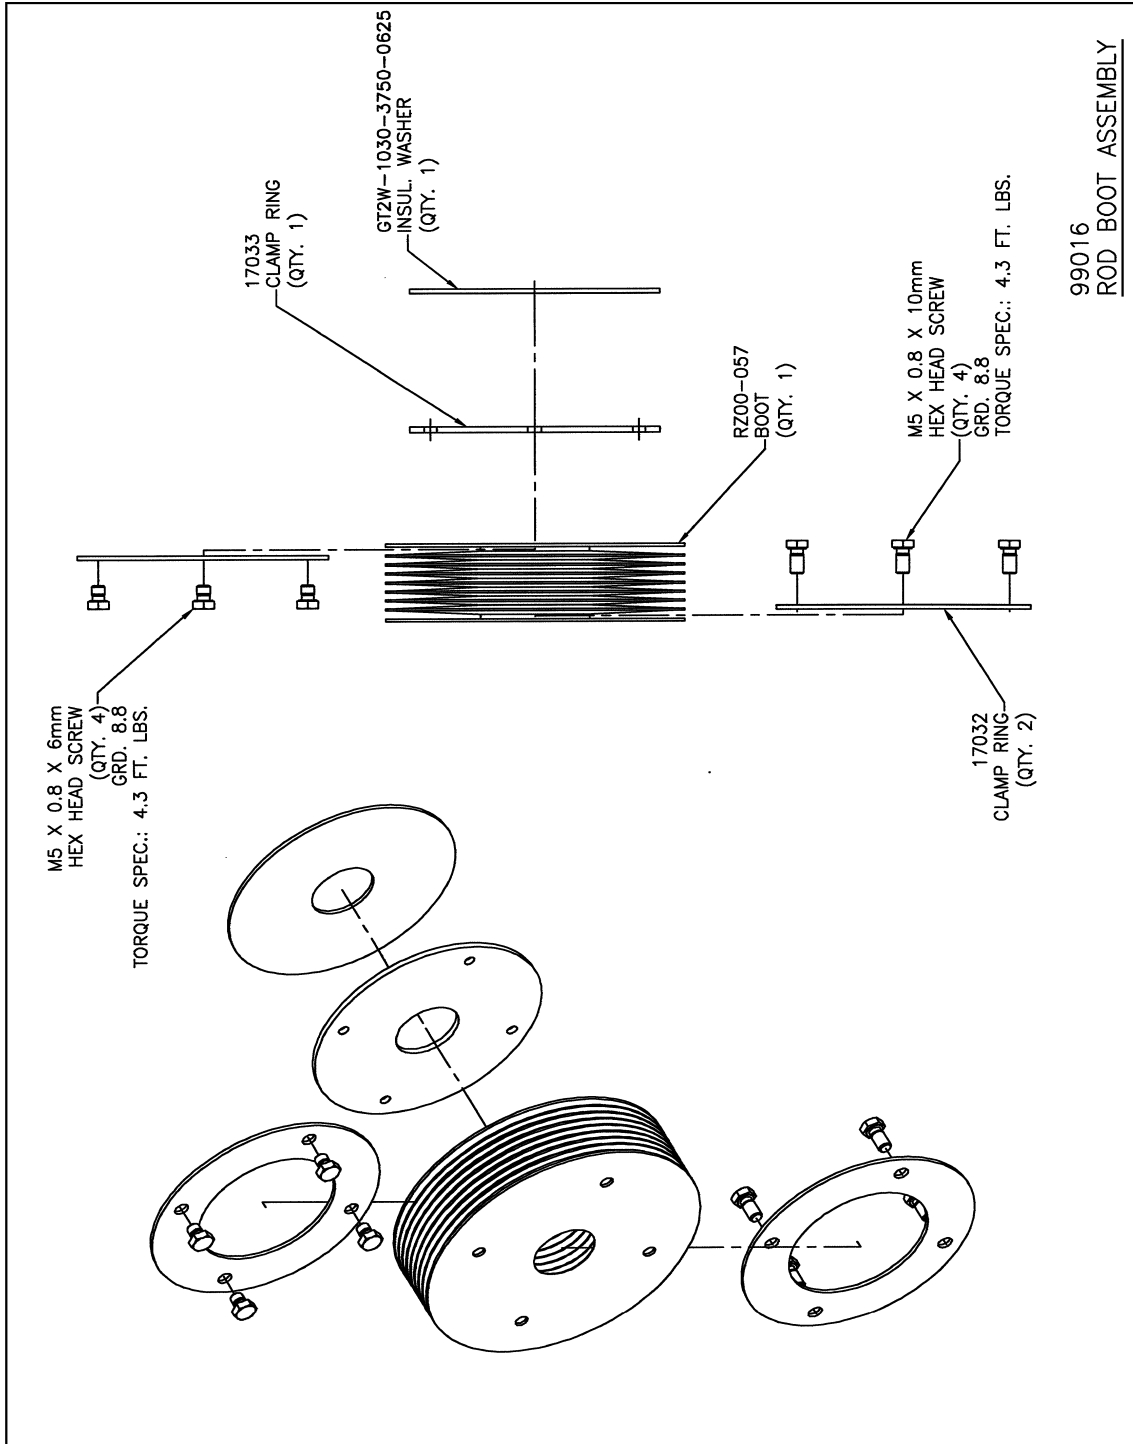

Section 2

75051-xx Pinch Type/Robot Style

Base Gun

GROSSEL TOOL CO.
PINCH TYPE / ROBOT STYLE
BASE GUN ASSEMBLY
"75051-11" & "75051-15"

Grossel Tool Modular Base Gun Assembly MANUAL

SECTION 2: 75051-XX

75025 MALE PIVOT ASSEMBLY

32497
MOVABLE SHUNT ADAPTER

GROSSEL TOOL COMPANY

72039-02
 PIN ASSEMBLY

STATIONARY ARM ASSEMBLY

GROSSEL TOOL COMPANY

GROSSEFI TOOL COMPANY

GROSSEL TOOL COMPANY

99016
 ROD BOOT ASSEMBLY