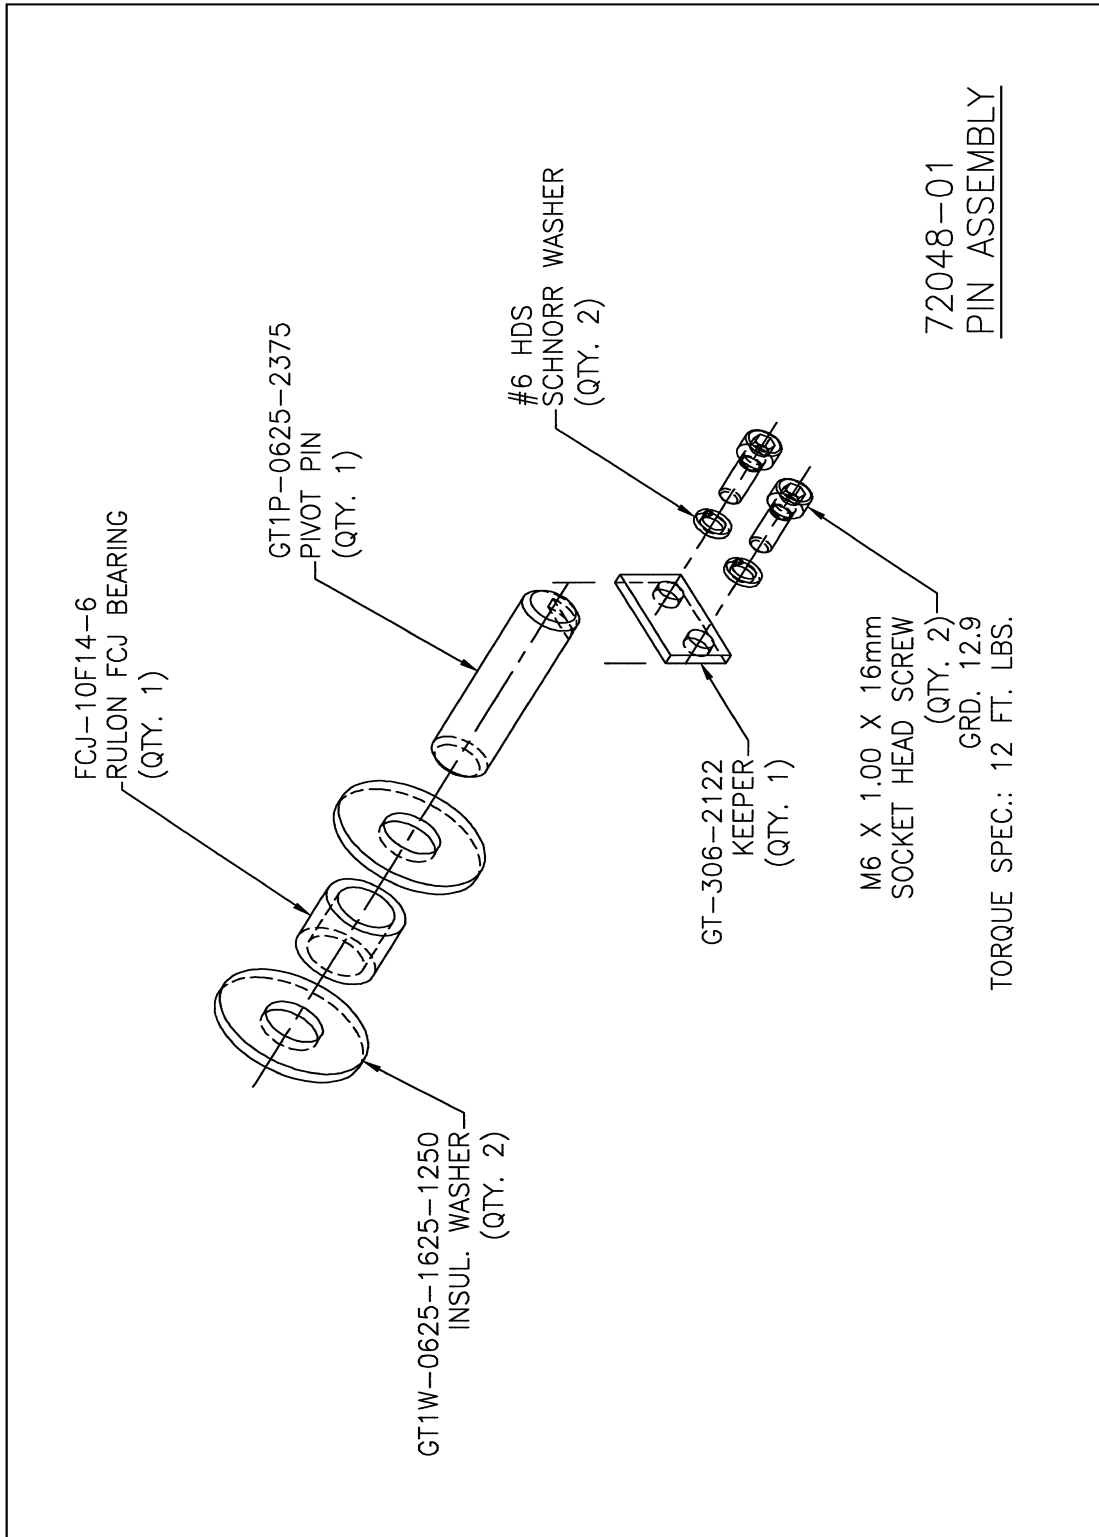

Section 2

75051-xx Pinch Type/Robot Style

Base Gun

GROSSEL TOOL CO.
PINCH TYPE / ROBOT STYLE
BASE GUN ASSEMBLY
"75051-11" & "75051-15"

Grossel Tool Modular Base Gun Assembly MANUAL

SECTION 2: 75051-XX

75025 MALE PIVOT ASSEMBLY

32497
MOVABLE SHUNT ADAPTER

GROSSEL TOOL COMPANY

72039-02
 PIN ASSEMBLY

STATIONARY ARM ASSEMBLY

GROSSEL TOOL COMPANY

GROSSEFI TOOL COMPANY

GROSSEL TOOL COMPANY

99016
 ROD BOOT ASSEMBLY