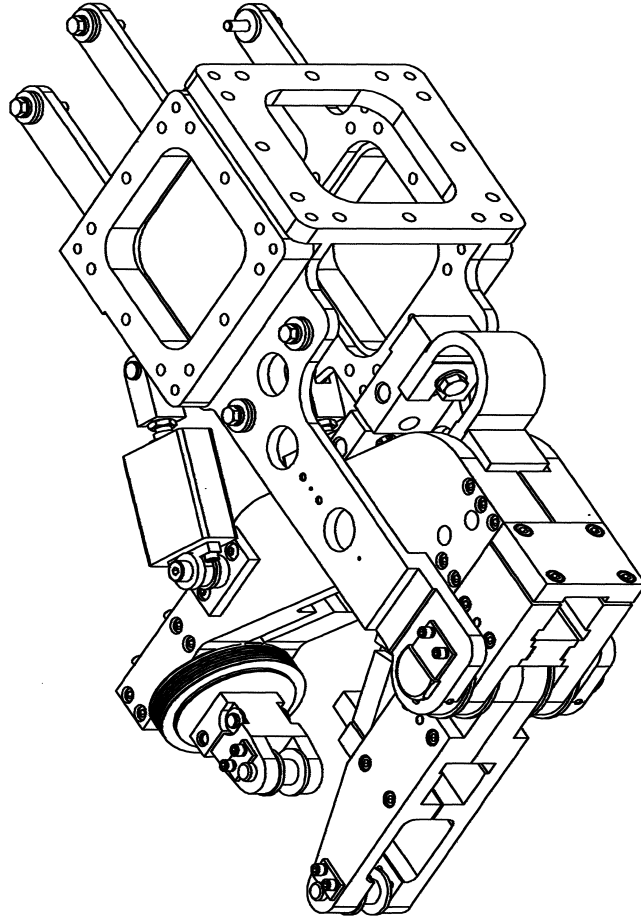

Section 2

75051-xx Pinch Type/Robot Style

Base Gun

GROSSEL TOOL CO.
PINCH TYPE / ROBOT STYLE
BASE GUN ASSEMBLY
"75051-11" & "75051-15"

Grossel Tool Modular Base Gun Assembly MANUAL

SECTION 2: 75051-XX

75025 MALE PIVOT ASSEMBLY

32497
MOVABLE SHUNT ADAPTER

GROSSEL TOOL COMPANY

72039-02
 PIN ASSEMBLY

STATIONARY ARM ASSEMBLY

GROSSEL TOOL COMPANY

GROSSEFI TOOL COMPANY

GROSSEL TOOL COMPANY

99016
 ROD BOOT ASSEMBLY