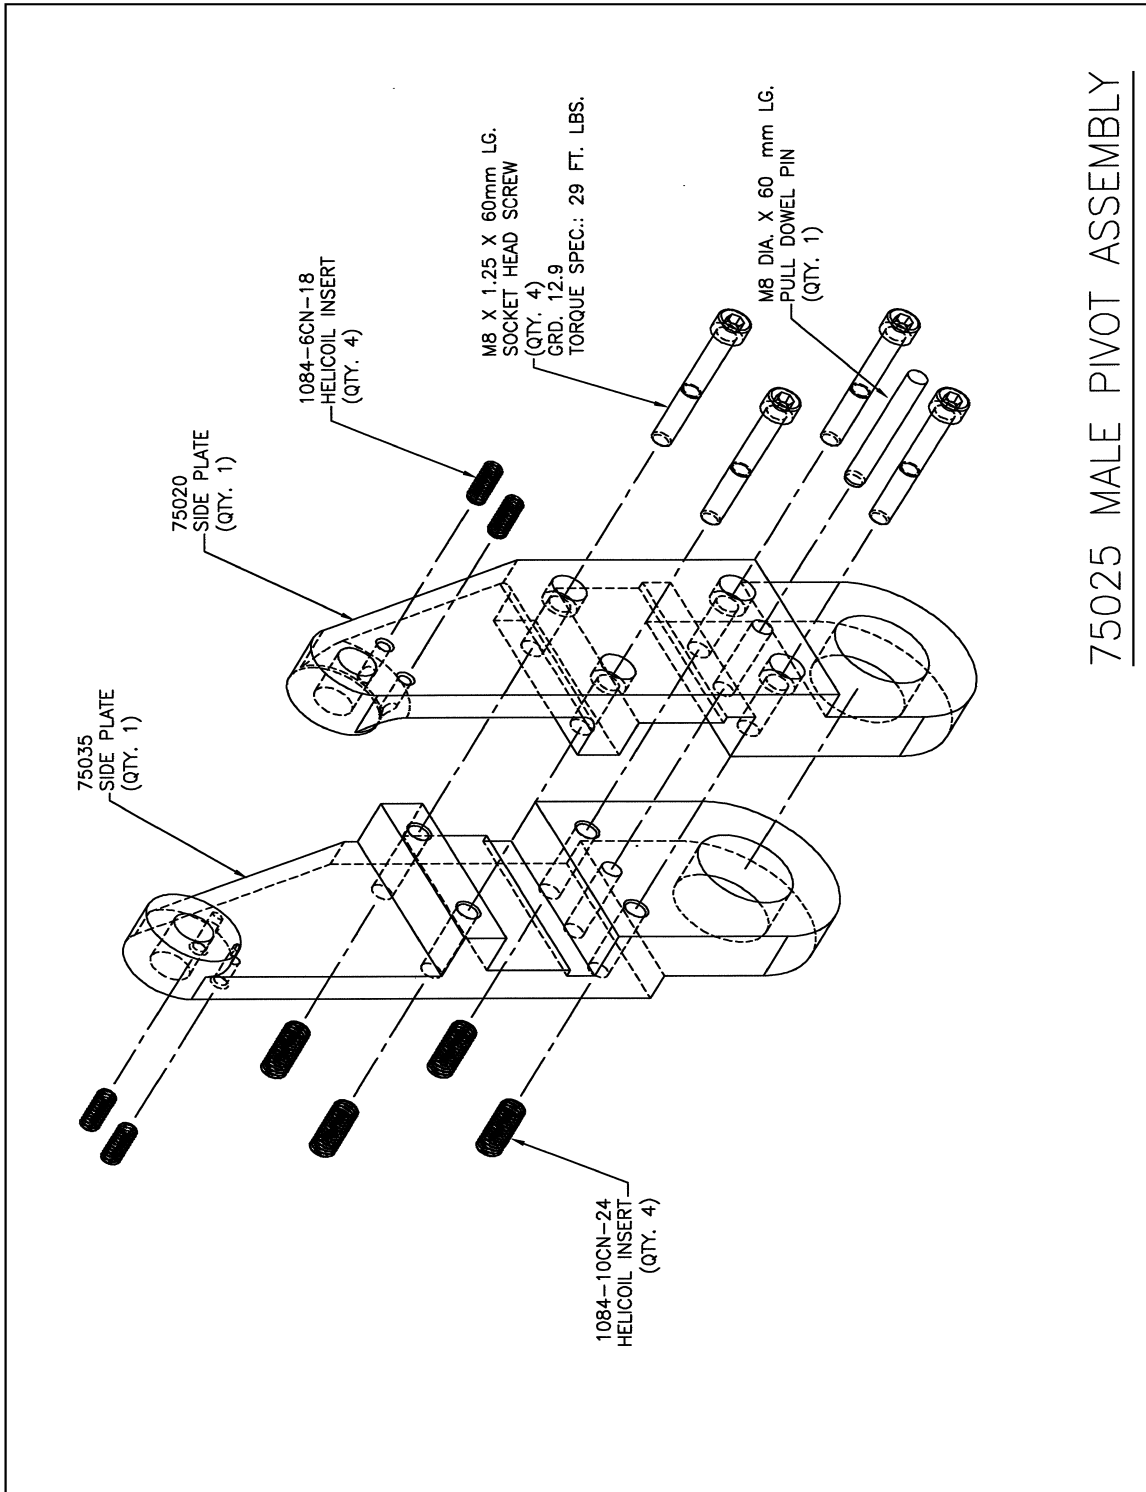

Section 2

75051-xx Pinch Type/Robot Style

Base Gun

GROSSEL TOOL CO.
PINCH TYPE / ROBOT STYLE
BASE GUN ASSEMBLY
"75051-11" & "75051-15"

Grossel Tool Modular Base Gun Assembly MANUAL

SECTION 2: 75051-XX

75025 MALE PIVOT ASSEMBLY

32497
MOVABLE SHUNT ADAPTER

GROSSEL TOOL COMPANY

72039-02
 PIN ASSEMBLY

STATIONARY ARM ASSEMBLY

GROSSEL TOOL COMPANY

GROSSEFI TOOL COMPANY

GROSSEL TOOL COMPANY

99016
 ROD BOOT ASSEMBLY