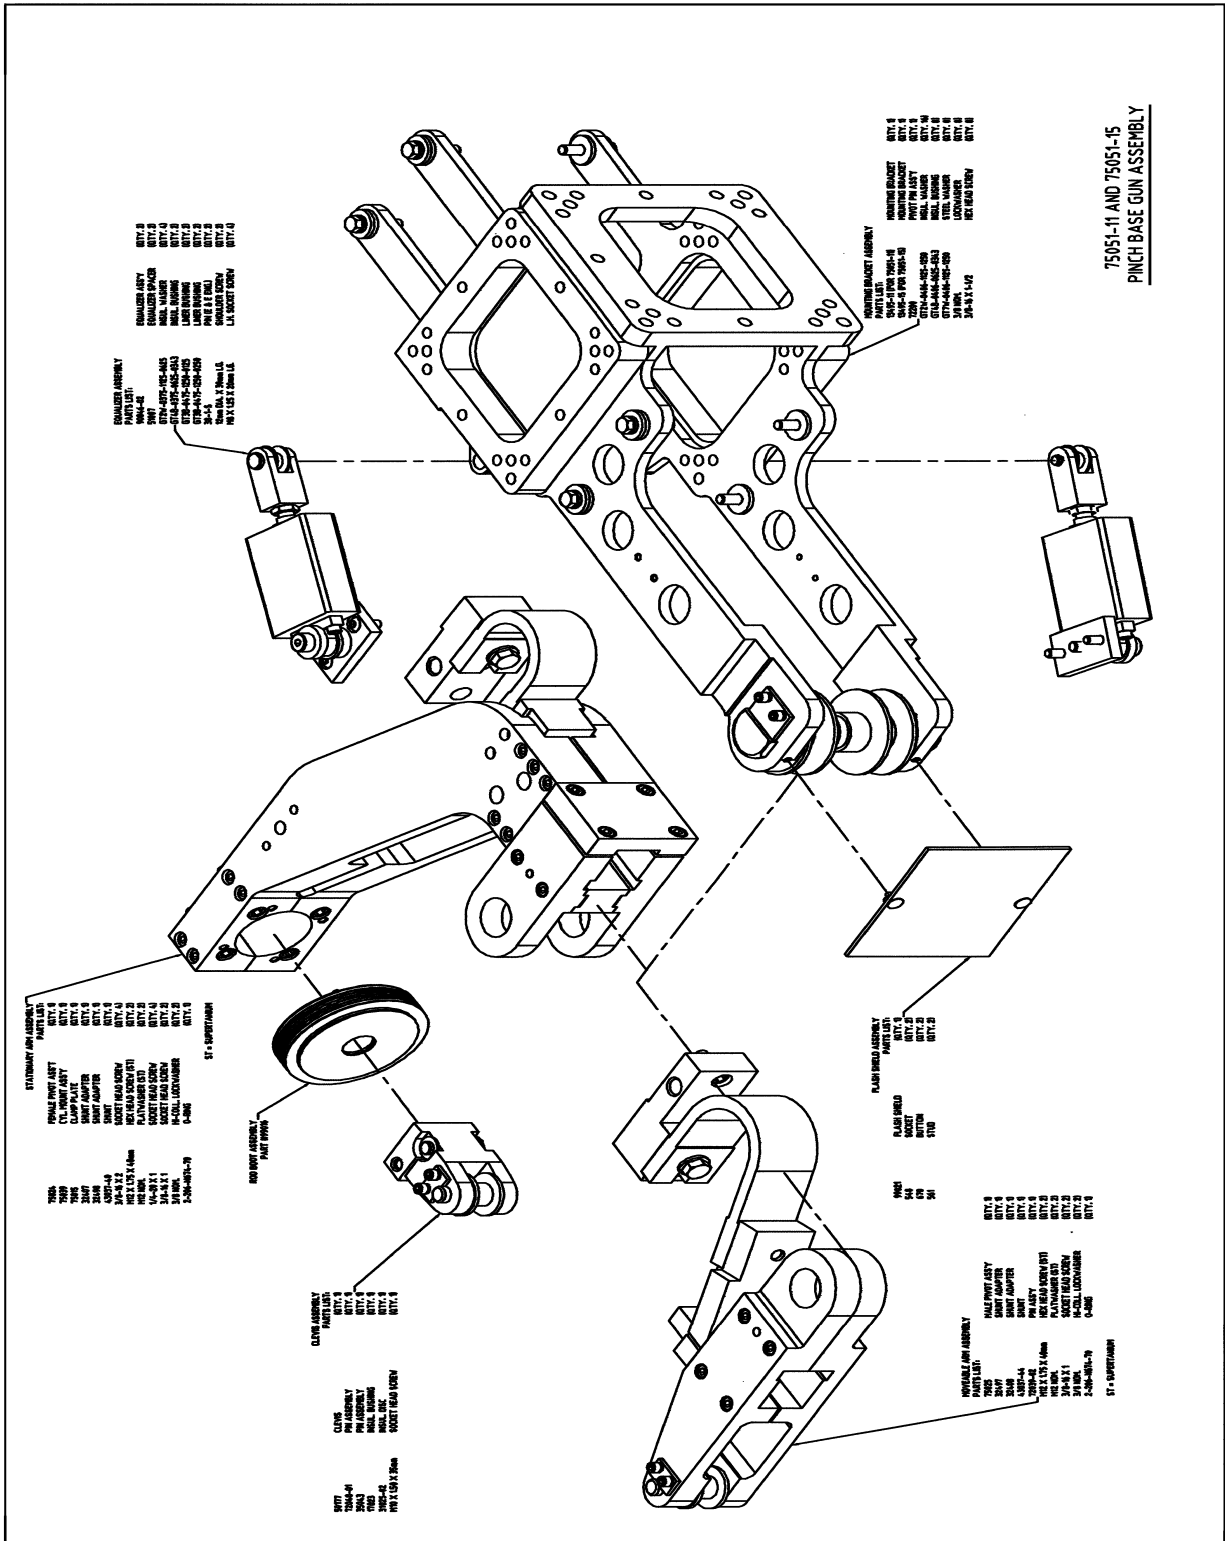

Section 2

75051-xx Pinch Type/Robot Style

Base Gun

GROSSEL TOOL CO.
PINCH TYPE / ROBOT STYLE
BASE GUN ASSEMBLY
"75051-11" & "75051-15"

Grossel Tool Modular Base Gun Assembly MANUAL

SECTION 2: 75051-XX

75025 MALE PIVOT ASSEMBLY

32497
MOVABLE SHUNT ADAPTER

GROSSEL TOOL COMPANY

72039-02
 PIN ASSEMBLY

STATIONARY ARM ASSEMBLY

GROSSEL TOOL COMPANY

GROSSEFI TOOL COMPANY

GROSSEL TOOL COMPANY

99016
 ROD BOOT ASSEMBLY