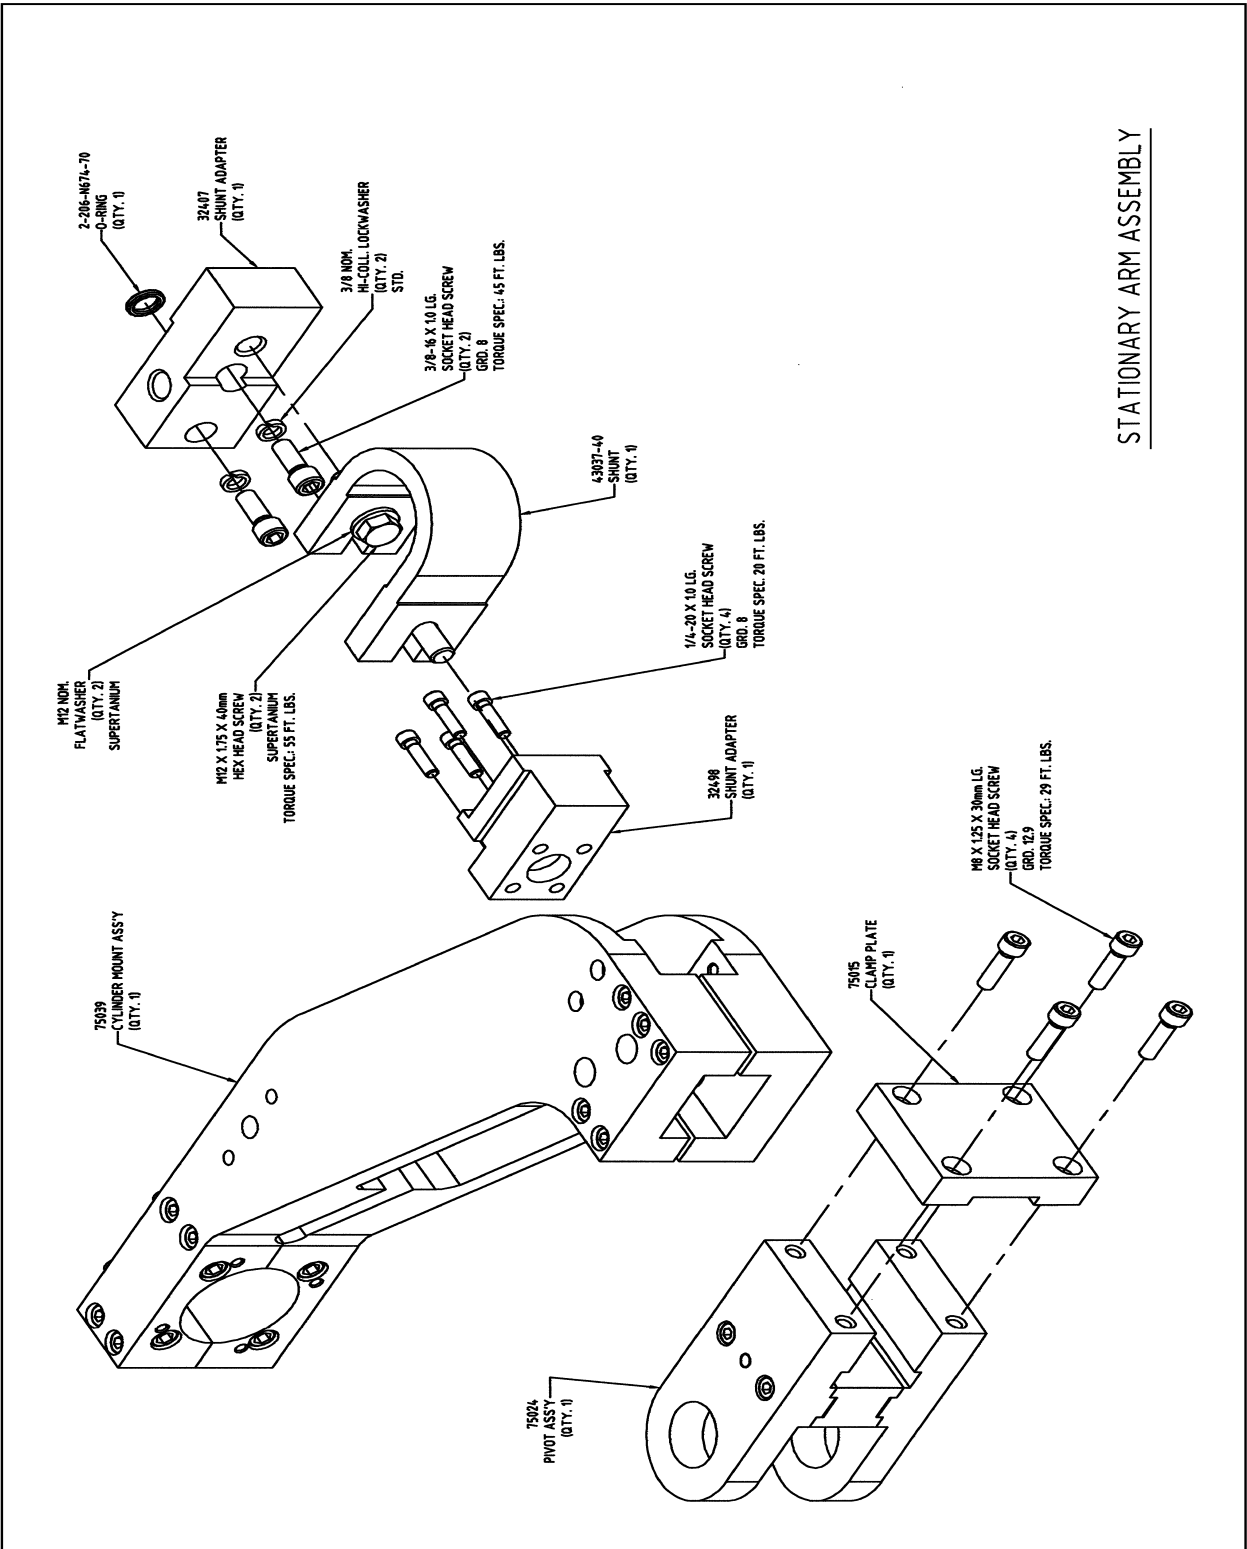

Section 2

75051-xx Pinch Type/Robot Style

Base Gun

GROSSEL TOOL CO.
PINCH TYPE / ROBOT STYLE
BASE GUN ASSEMBLY
"75051-11" & "75051-15"

Grossel Tool Modular Base Gun Assembly MANUAL

SECTION 2: 75051-XX

75025 MALE PIVOT ASSEMBLY

32497
MOVABLE SHUNT ADAPTER

GROSSEL TOOL COMPANY

72039-02
 PIN ASSEMBLY

STATIONARY ARM ASSEMBLY

GROSSEL TOOL COMPANY

GROSSEFI TOOL COMPANY

GROSSEL TOOL COMPANY

99016
 ROD BOOT ASSEMBLY

GROSSEL TOOL COMPANY

EQUALIZER ASSEMBLY

GROSSEL TOOL COMPANY

GROSSEL TOOL COMPANY