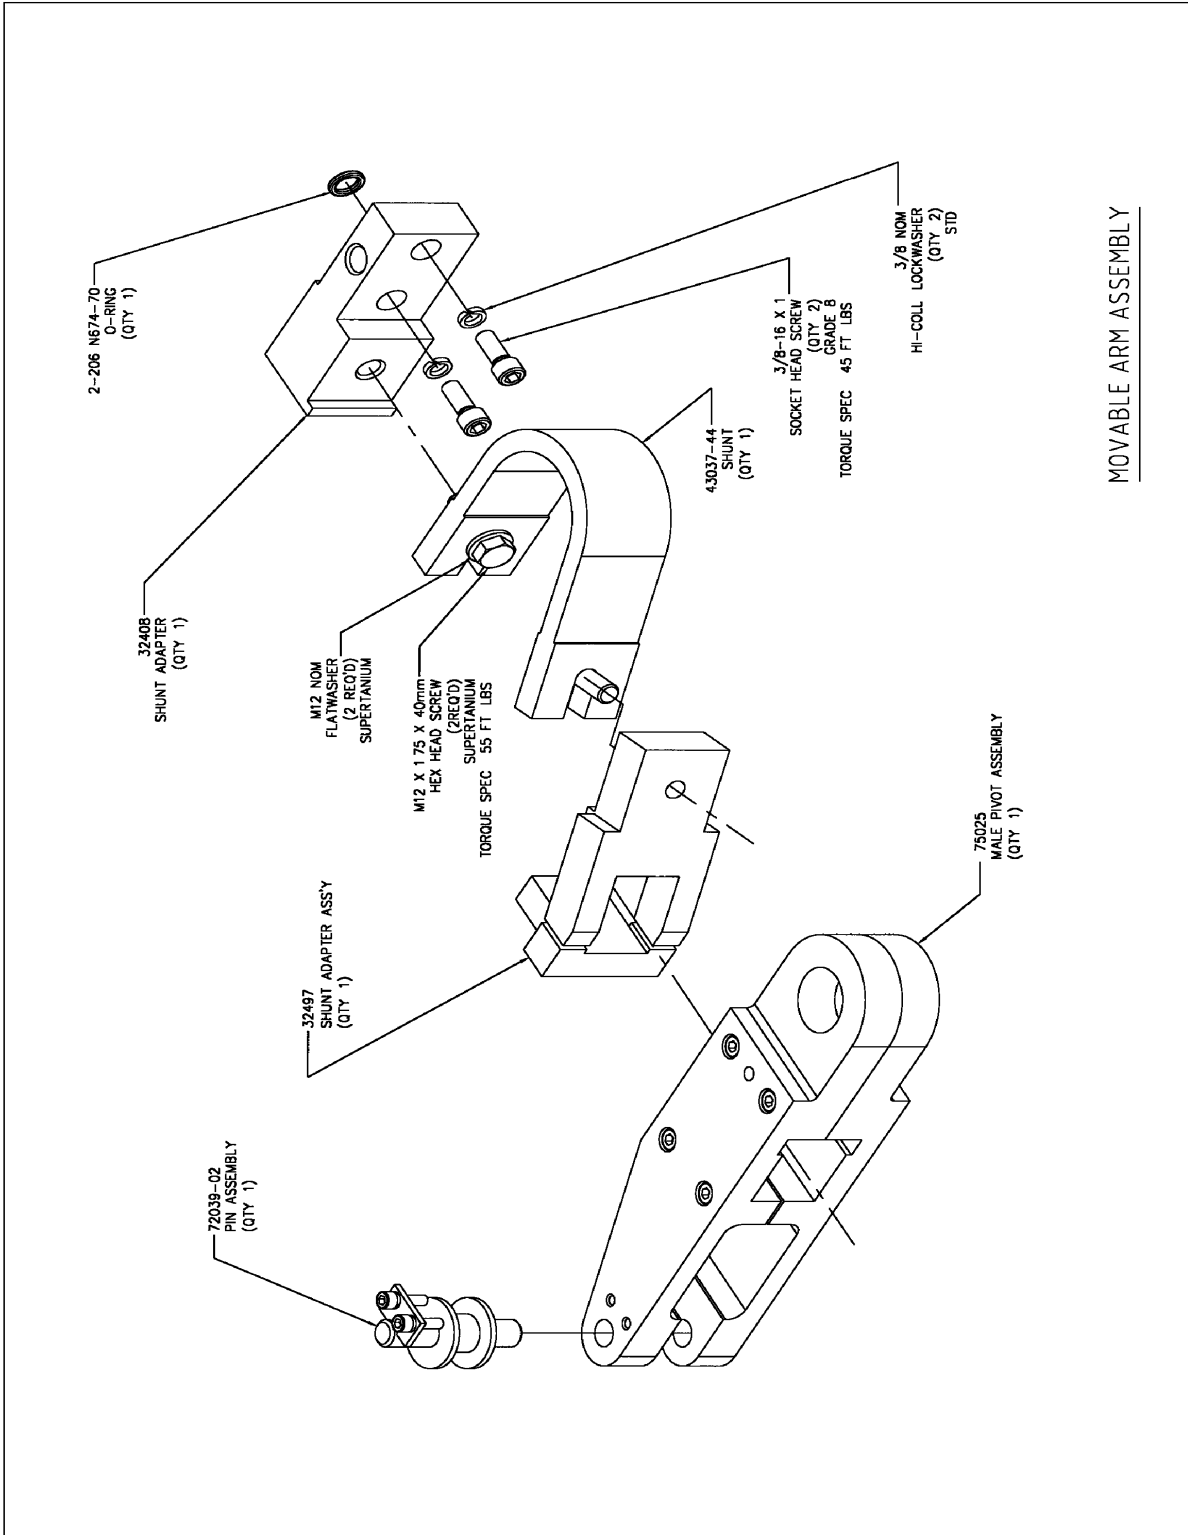

Section 2

75051-xx Pinch Type/Robot Style

Base Gun

GROSSEL TOOL CO.
PINCH TYPE / ROBOT STYLE
BASE GUN ASSEMBLY
"75051-11" & "75051-15"

Grossel Tool Modular Base Gun Assembly MANUAL

SECTION 2: 75051-XX

75025 MALE PIVOT ASSEMBLY

32497
MOVABLE SHUNT ADAPTER

GROSSEL TOOL COMPANY

72039-02
 PIN ASSEMBLY

STATIONARY ARM ASSEMBLY

GROSSEL TOOL COMPANY

GROSSEFI TOOL COMPANY

GROSSEL TOOL COMPANY

99016
 ROD BOOT ASSEMBLY

GROSSEL TOOL COMPANY

EQUALIZER ASSEMBLY

GROSSEL TOOL COMPANY

GROSSEL TOOL COMPANY