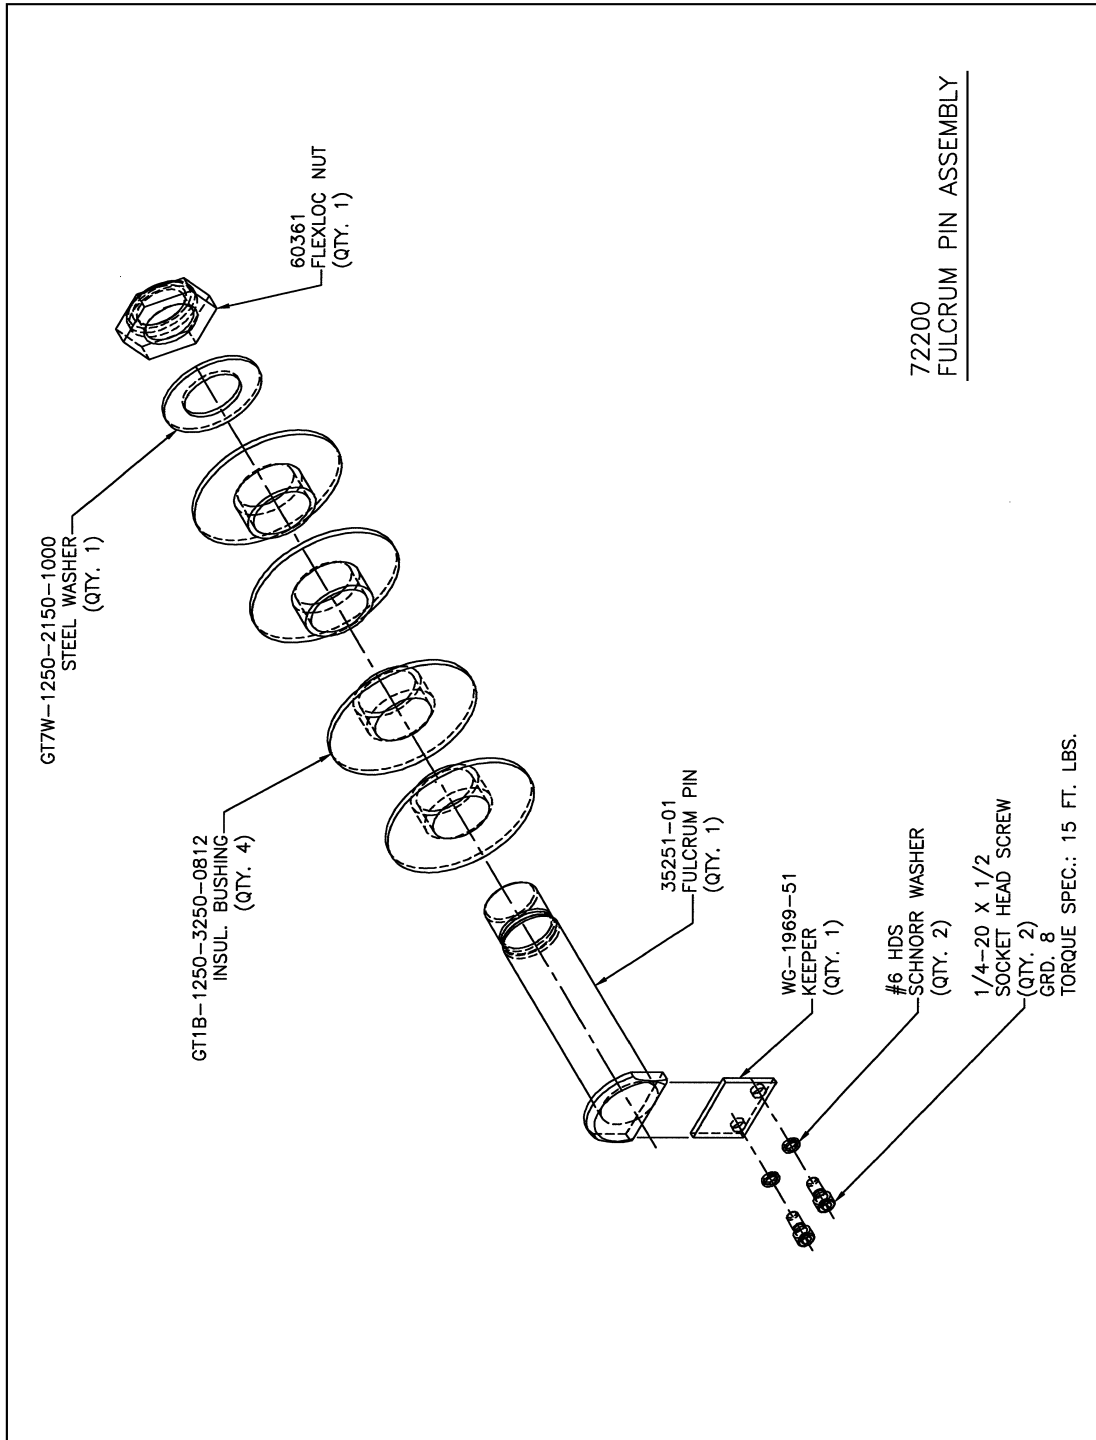

Section 2

75051-xx Pinch Type/Robot Style

Base Gun

GROSSEL TOOL CO.
PINCH TYPE / ROBOT STYLE
BASE GUN ASSEMBLY
"75051-11" & "75051-15"

Grossel Tool Modular Base Gun Assembly MANUAL

SECTION 2: 75051-XX

75025 MALE PIVOT ASSEMBLY

32497
MOVABLE SHUNT ADAPTER

GROSSEL TOOL COMPANY

72039-02
 PIN ASSEMBLY

STATIONARY ARM ASSEMBLY

GROSSEL TOOL COMPANY

GROSSEFI TOOL COMPANY

GROSSEL TOOL COMPANY

99016
 ROD BOOT ASSEMBLY