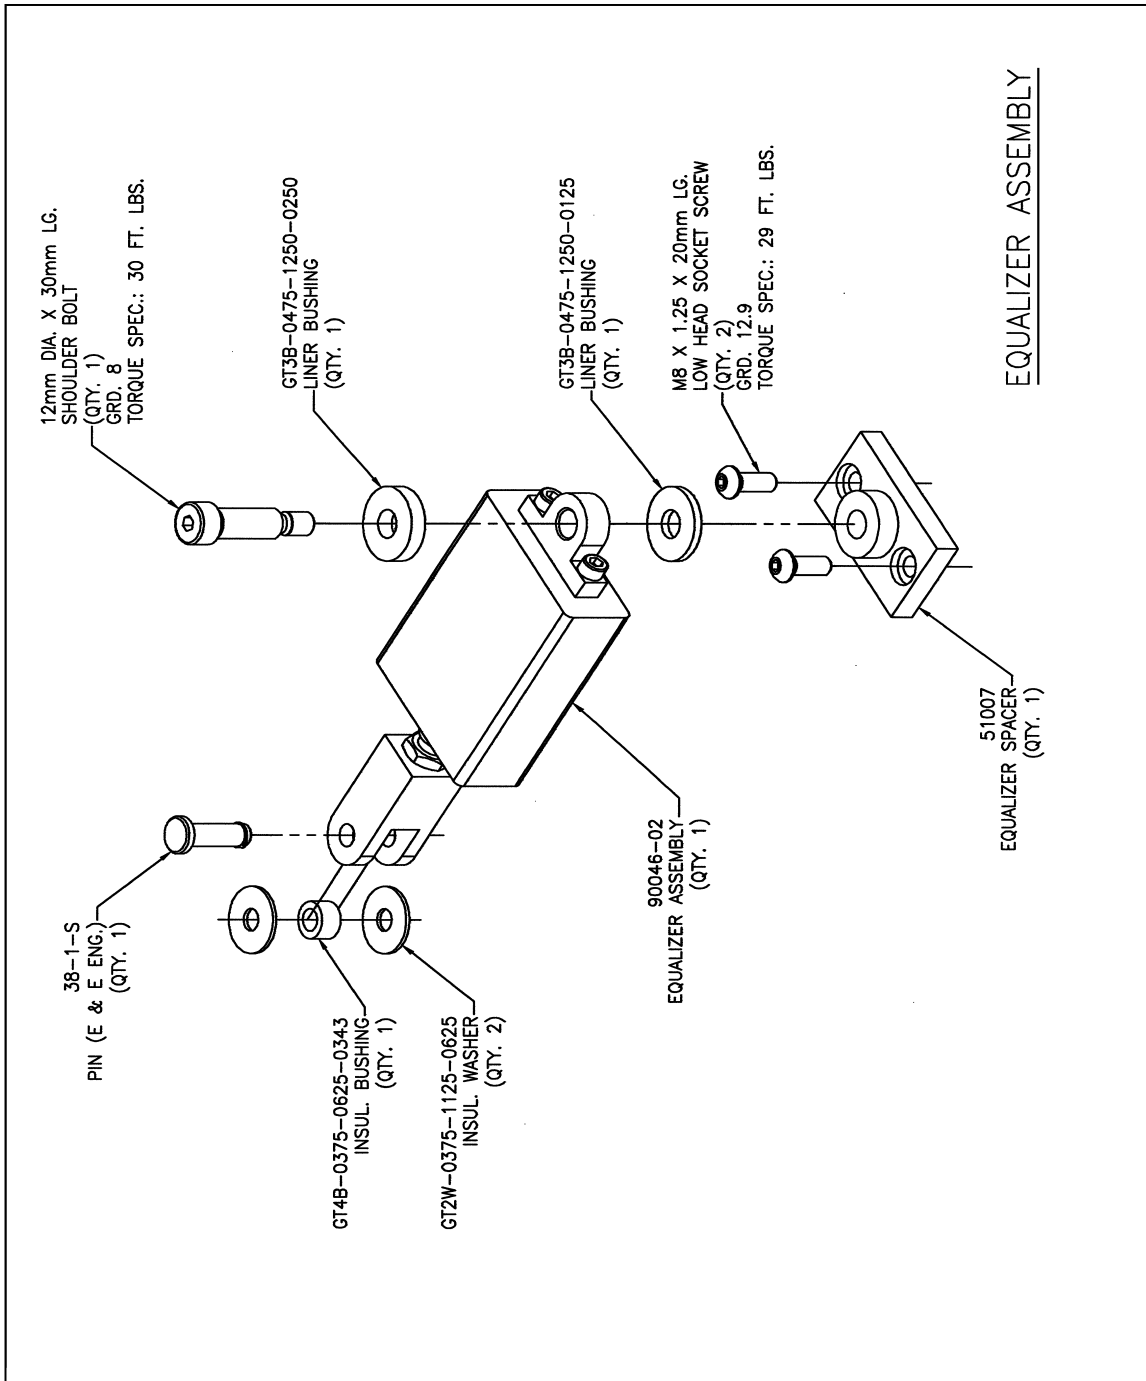

GROSSEL TOOL COMPANY

EQUALIZER ASSEMBLY