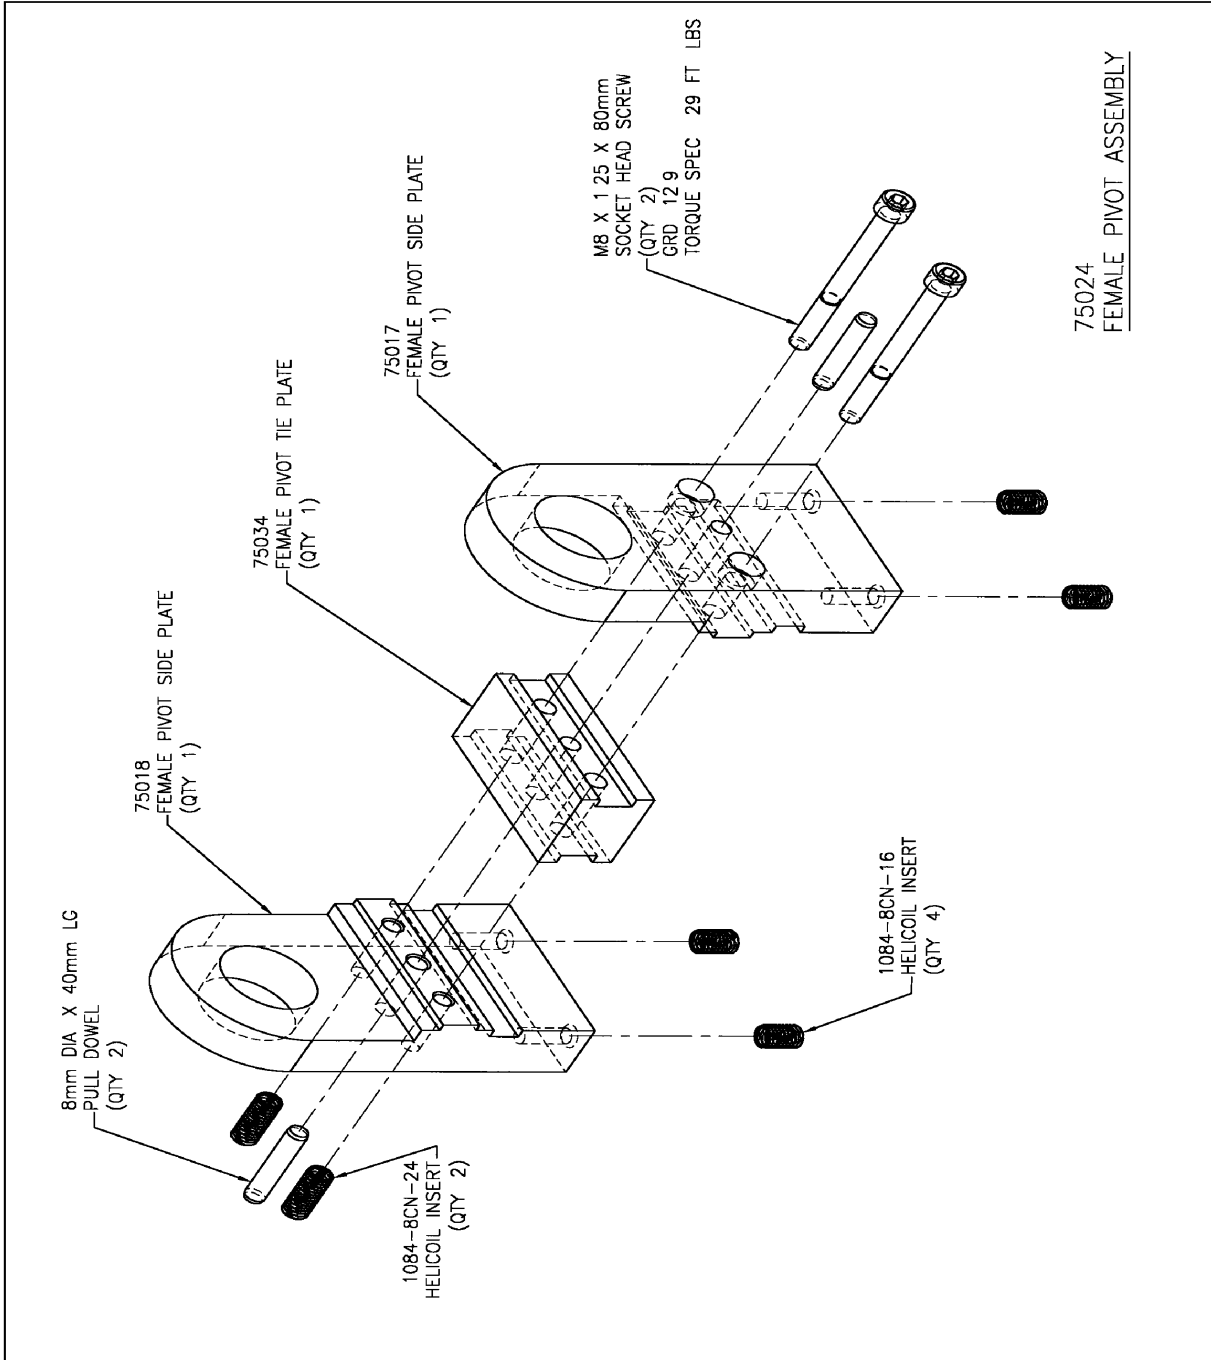

Section 2

75051-xx Pinch Type/Robot Style

Base Gun

GROSSEL TOOL CO.
PINCH TYPE / ROBOT STYLE
BASE GUN ASSEMBLY
"75051-11" & "75051-15"

Grossel Tool Modular Base Gun Assembly MANUAL

SECTION 2: 75051-XX

75025 MALE PIVOT ASSEMBLY

32497
MOVABLE SHUNT ADAPTER

GROSSEL TOOL COMPANY

72039-02
 PIN ASSEMBLY

STATIONARY ARM ASSEMBLY

GROSSEL TOOL COMPANY

GROSSEFI TOOL COMPANY

GROSSEL TOOL COMPANY

99016
 ROD BOOT ASSEMBLY