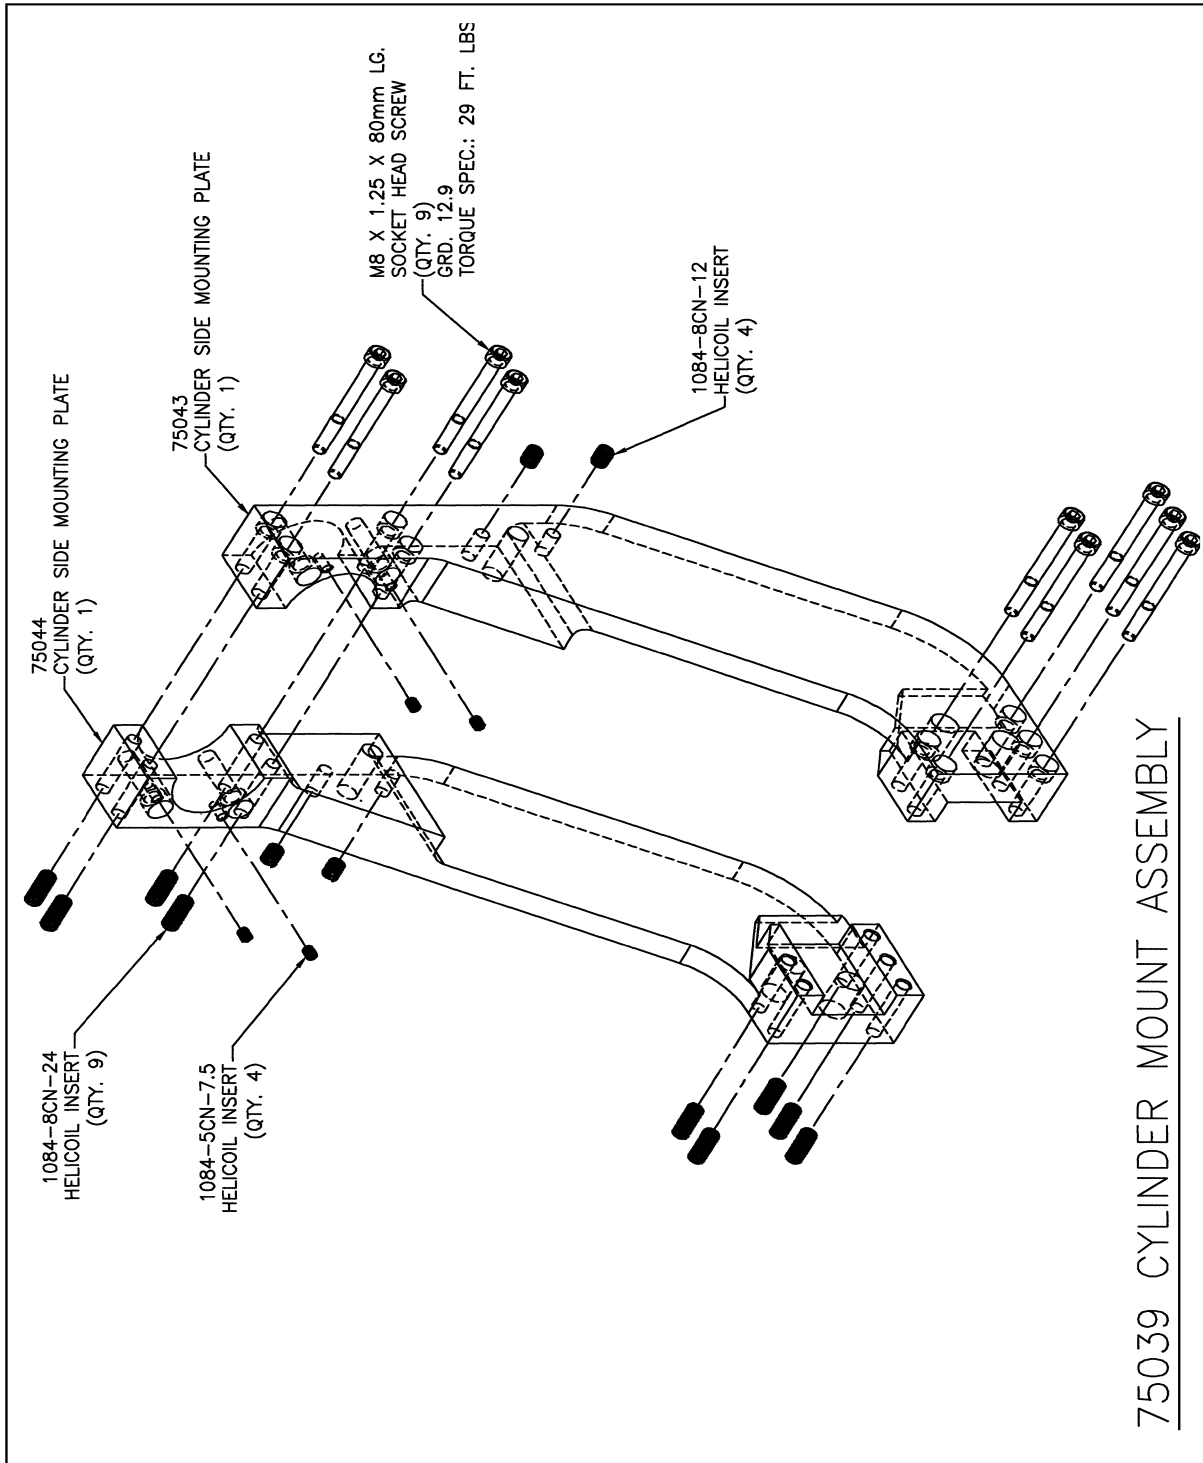

Section 2

75051-xx Pinch Type/Robot Style

Base Gun

GROSSEL TOOL CO.
PINCH TYPE / ROBOT STYLE
BASE GUN ASSEMBLY
"75051-11" & "75051-15"

Grossel Tool Modular Base Gun Assembly MANUAL

SECTION 2: 75051-XX

75025 MALE PIVOT ASSEMBLY

32497
MOVABLE SHUNT ADAPTER

GROSSEL TOOL COMPANY

72039-02
 PIN ASSEMBLY

STATIONARY ARM ASSEMBLY

GROSSEL TOOL COMPANY

GROSSEFI TOOL COMPANY

GROSSEL TOOL COMPANY

99016
 ROD BOOT ASSEMBLY