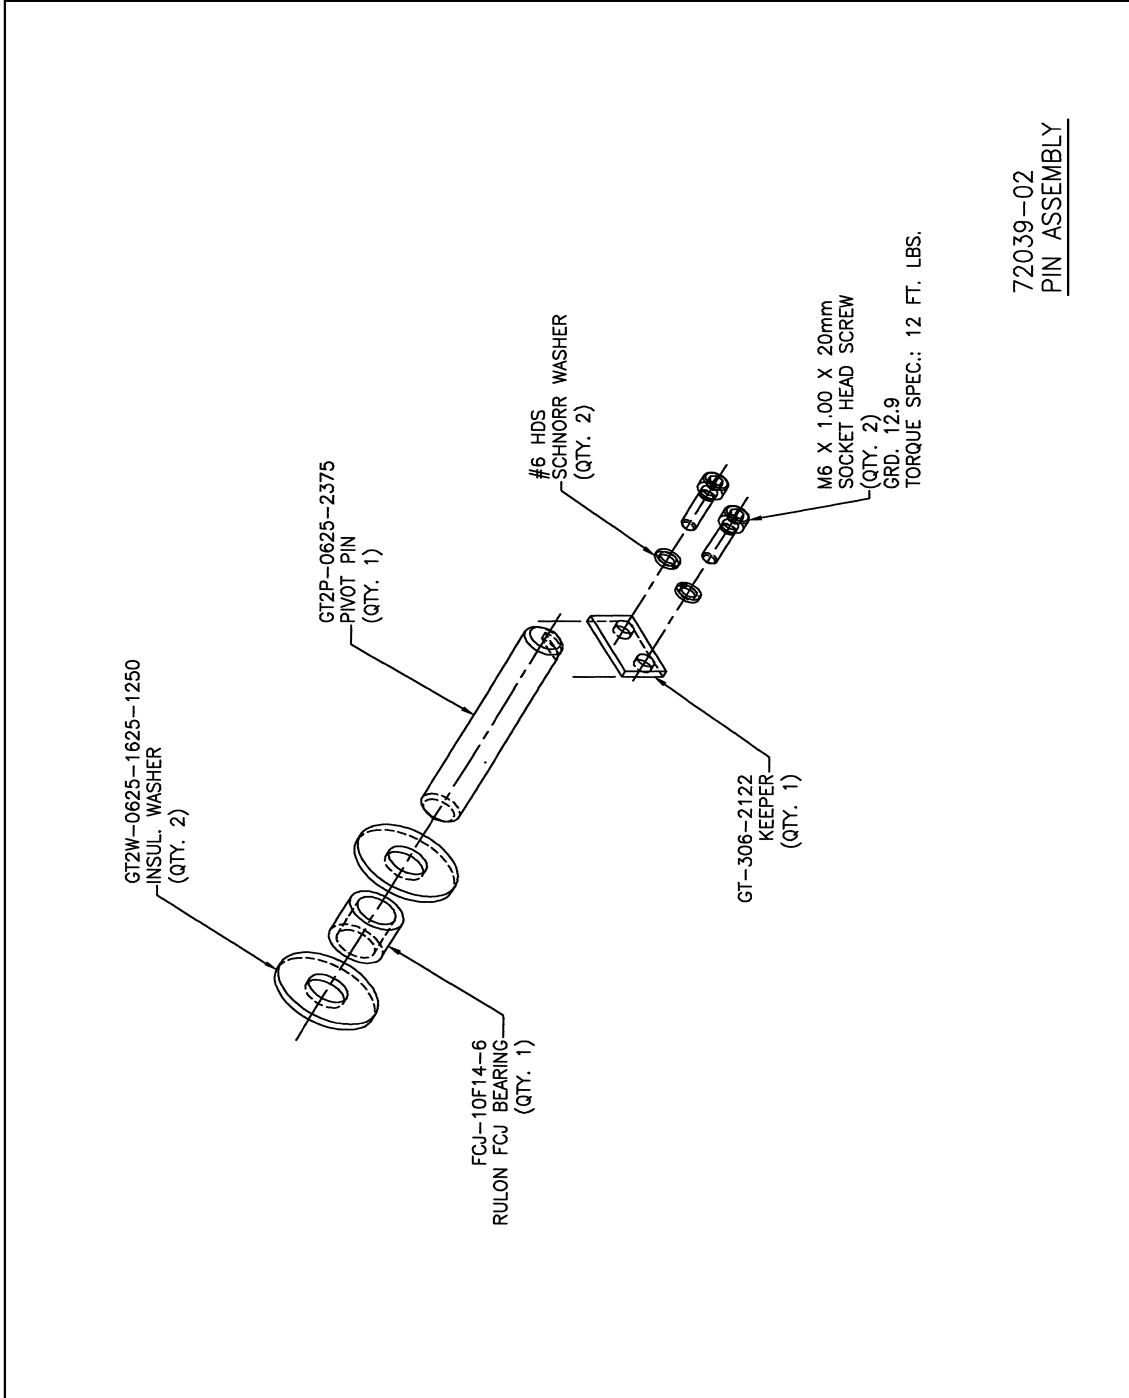

Section 2

75051-xx Pinch Type/Robot Style

Base Gun

GROSSEL TOOL CO.
PINCH TYPE / ROBOT STYLE
BASE GUN ASSEMBLY
"75051-11" & "75051-15"

Grossel Tool Modular Base Gun Assembly MANUAL

SECTION 2: 75051-XX

75025 MALE PIVOT ASSEMBLY

32497
MOVABLE SHUNT ADAPTER

GROSSEL TOOL COMPANY

72039-02
 PIN ASSEMBLY

STATIONARY ARM ASSEMBLY

GROSSEL TOOL COMPANY

GROSSEFI TOOL COMPANY

GROSSEL TOOL COMPANY

99016
 ROD BOOT ASSEMBLY

GROSSEL TOOL COMPANY

EQUALIZER ASSEMBLY

GROSSEL TOOL COMPANY

GROSSEL TOOL COMPANY