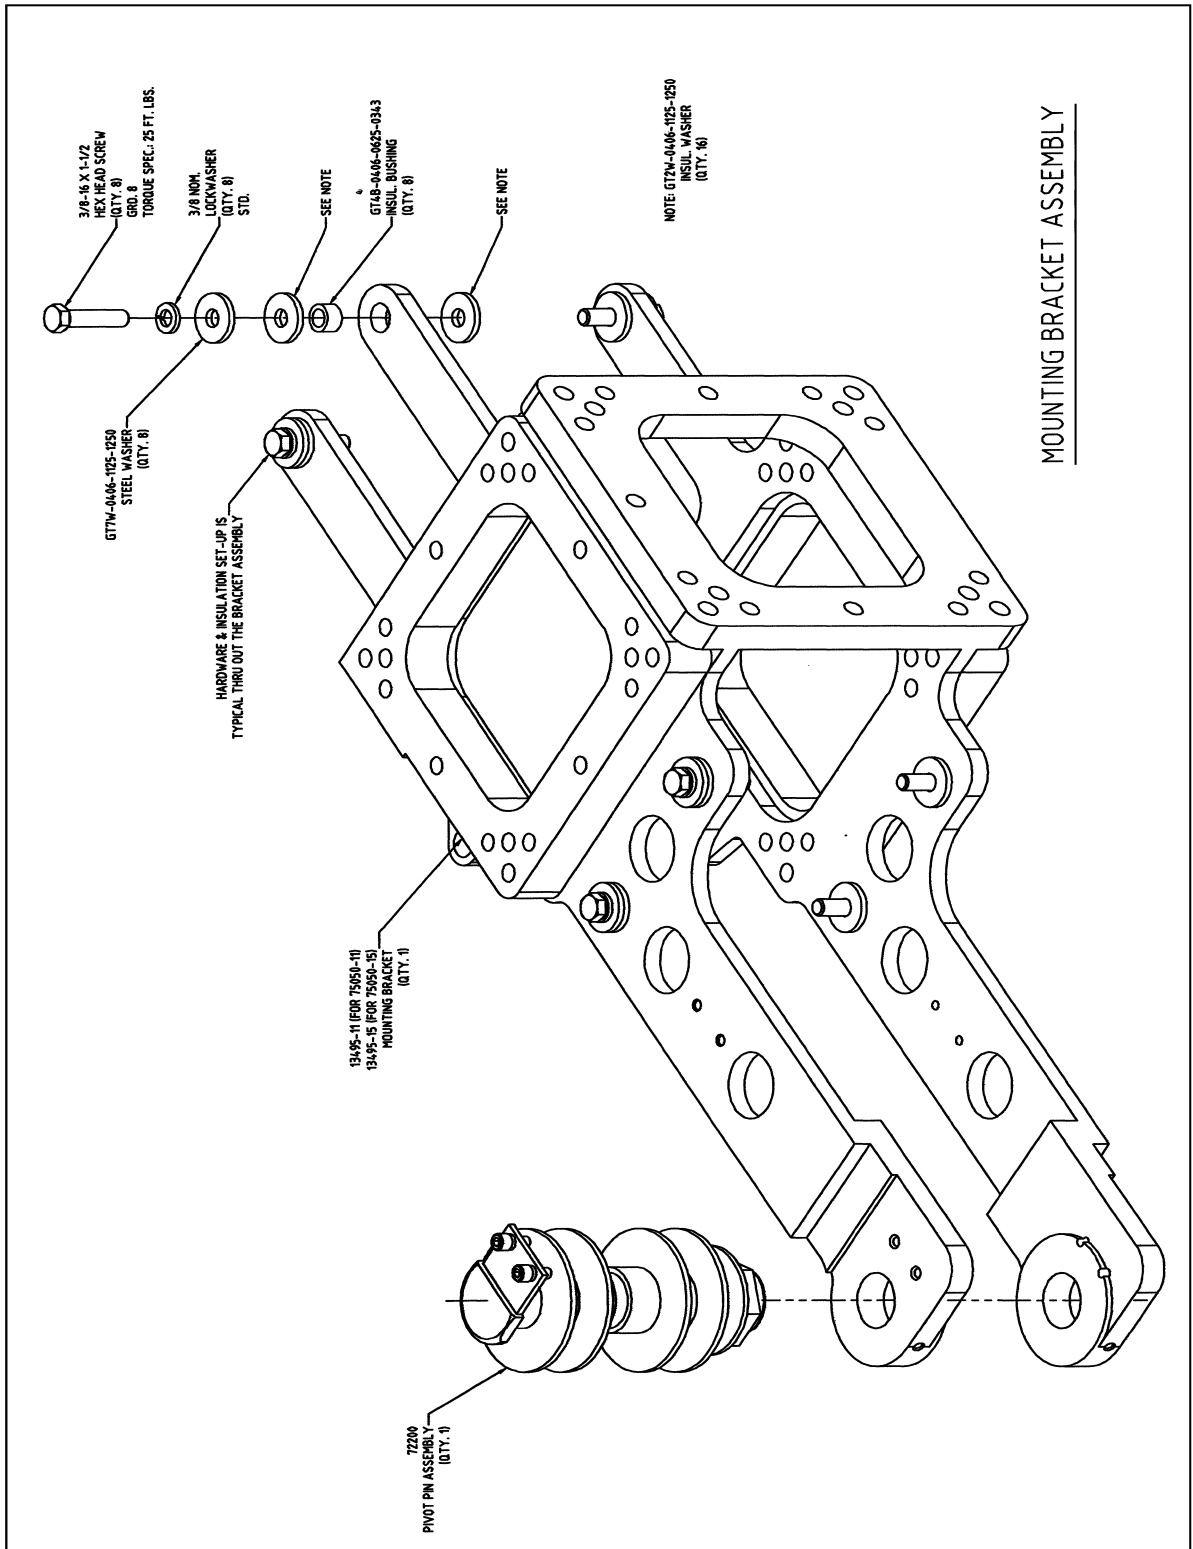

Section 2

75051-xx Pinch Type/Robot Style

Base Gun

GROSSEL TOOL CO.
PINCH TYPE / ROBOT STYLE
BASE GUN ASSEMBLY
"75051-11" & "75051-15"

Grossel Tool Modular Base Gun Assembly MANUAL

SECTION 2: 75051-XX

75025 MALE PIVOT ASSEMBLY

32497
MOVABLE SHUNT ADAPTER

GROSSEL TOOL COMPANY

72039-02
 PIN ASSEMBLY

STATIONARY ARM ASSEMBLY

GROSSEL TOOL COMPANY

GROSSEFI TOOL COMPANY

GROSSEL TOOL COMPANY

99016
 ROD BOOT ASSEMBLY