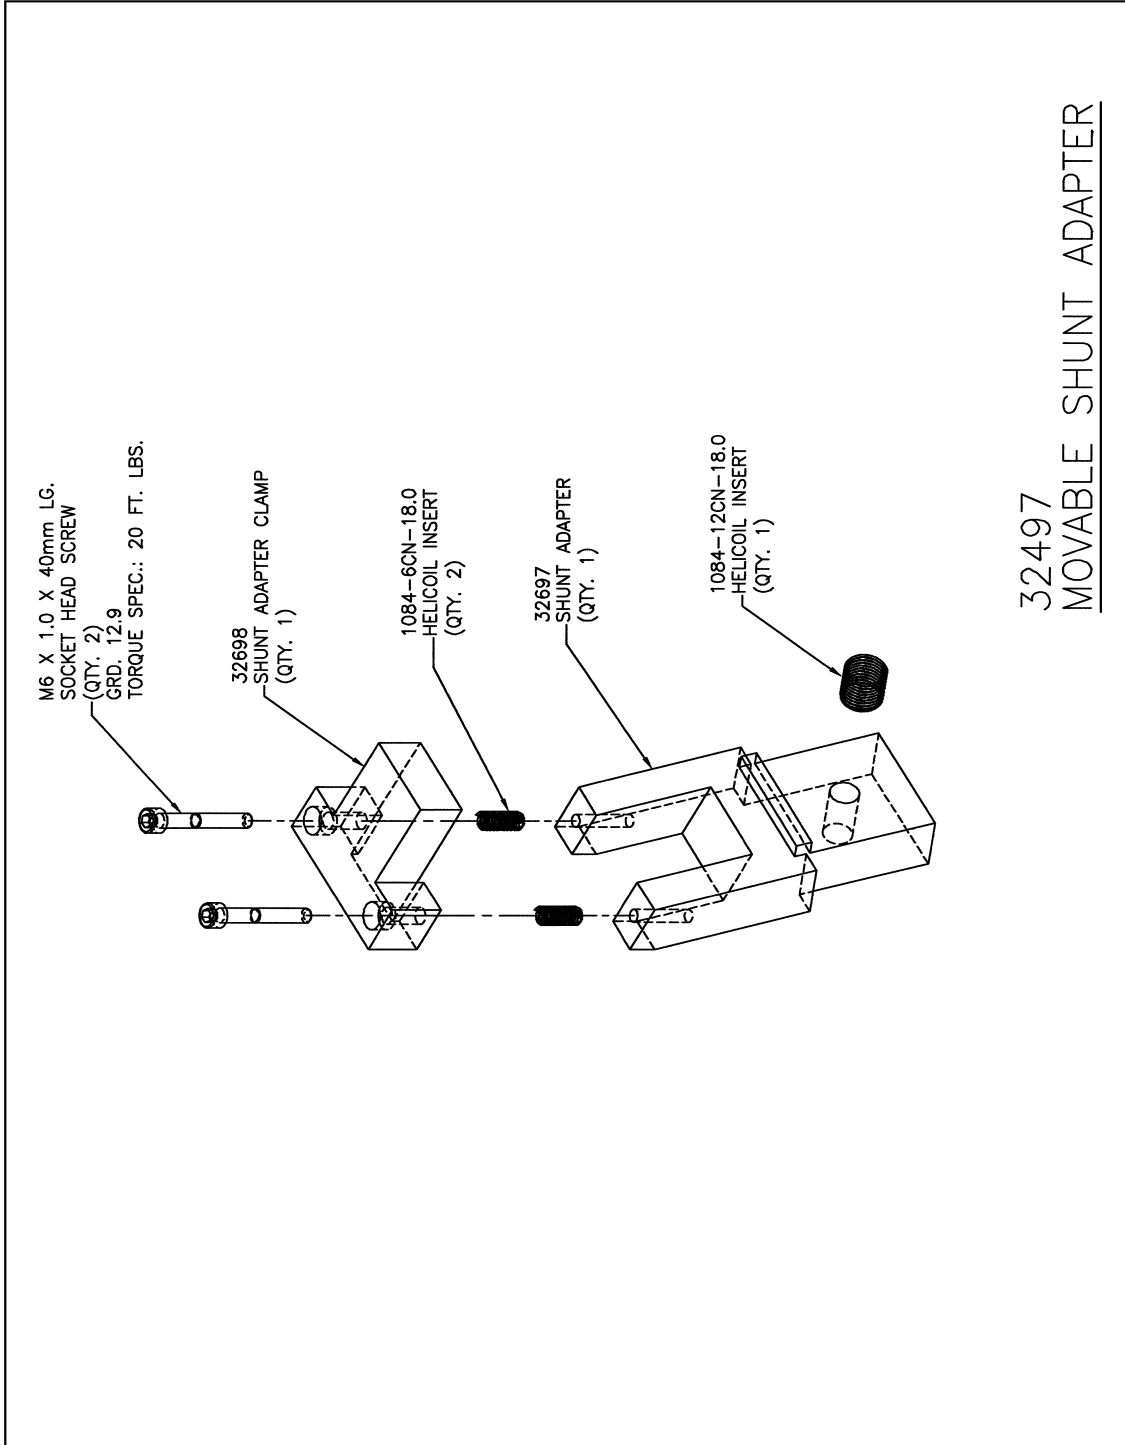

Section 2

75051-xx Pinch Type/Robot Style

Base Gun

GROSSEL TOOL CO.
PINCH TYPE / ROBOT STYLE
BASE GUN ASSEMBLY
"75051-11" & "75051-15"

Grossel Tool Modular Base Gun Assembly MANUAL

SECTION 2: 75051-XX

75025 MALE PIVOT ASSEMBLY

32497
MOVABLE SHUNT ADAPTER

GROSSEL TOOL COMPANY

72039-02
 PIN ASSEMBLY

STATIONARY ARM ASSEMBLY

GROSSEL TOOL COMPANY

GROSSEFI TOOL COMPANY

GROSSEL TOOL COMPANY

99016
 ROD BOOT ASSEMBLY