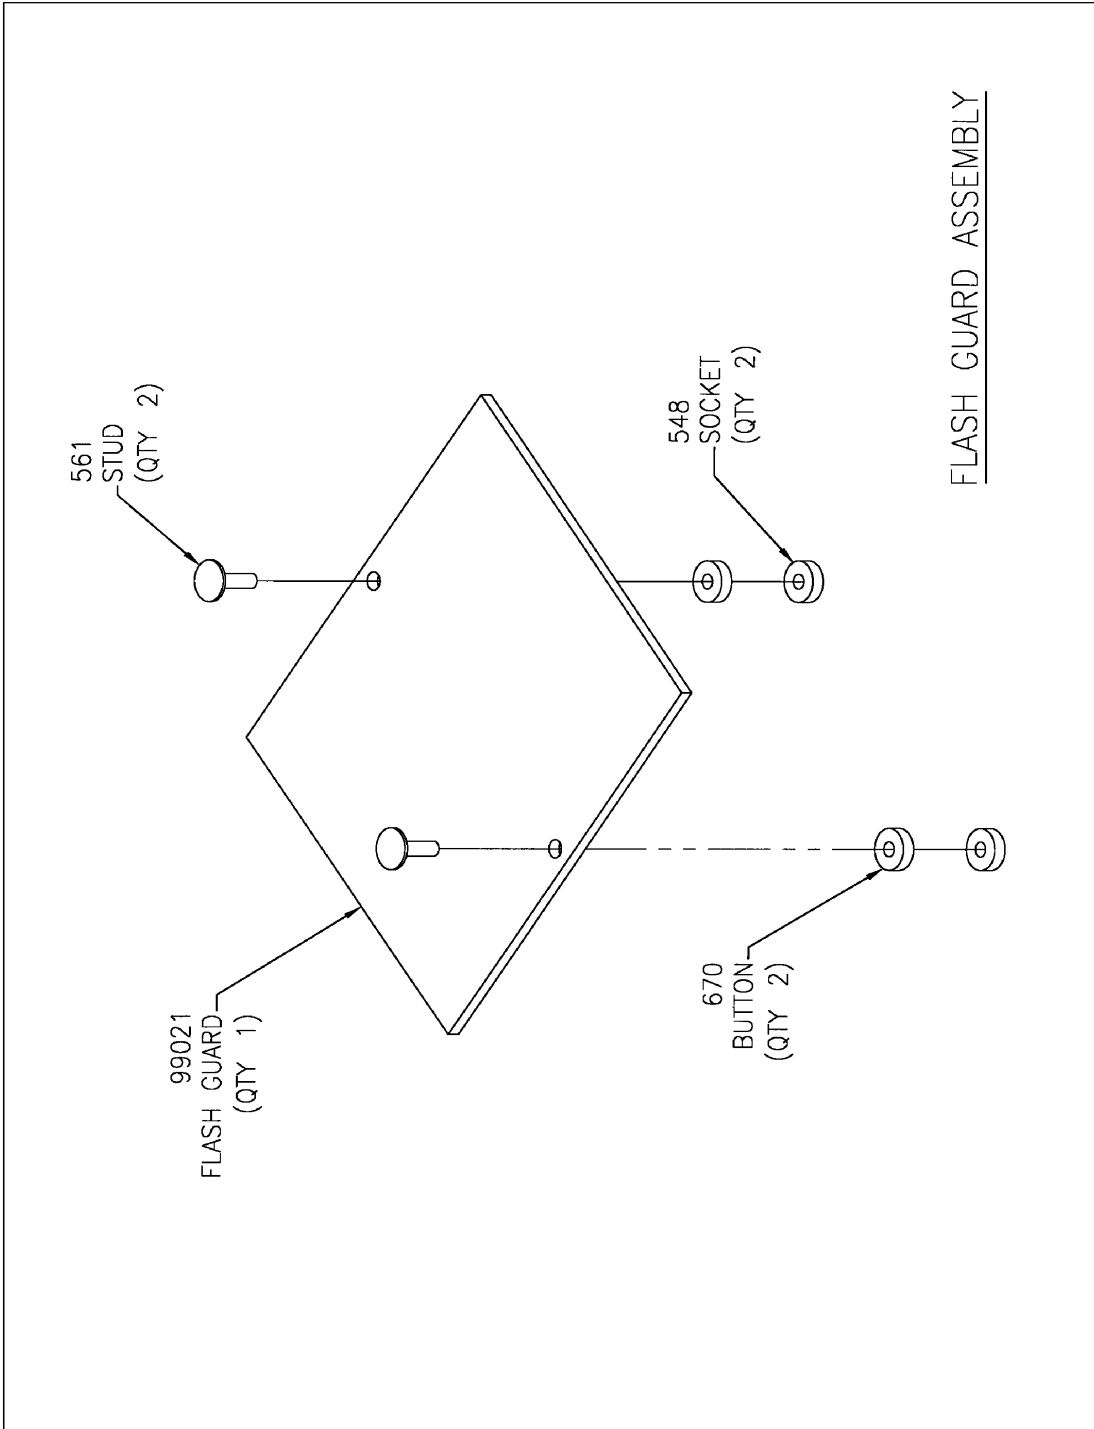

GROSSEL TOOL COMPANY