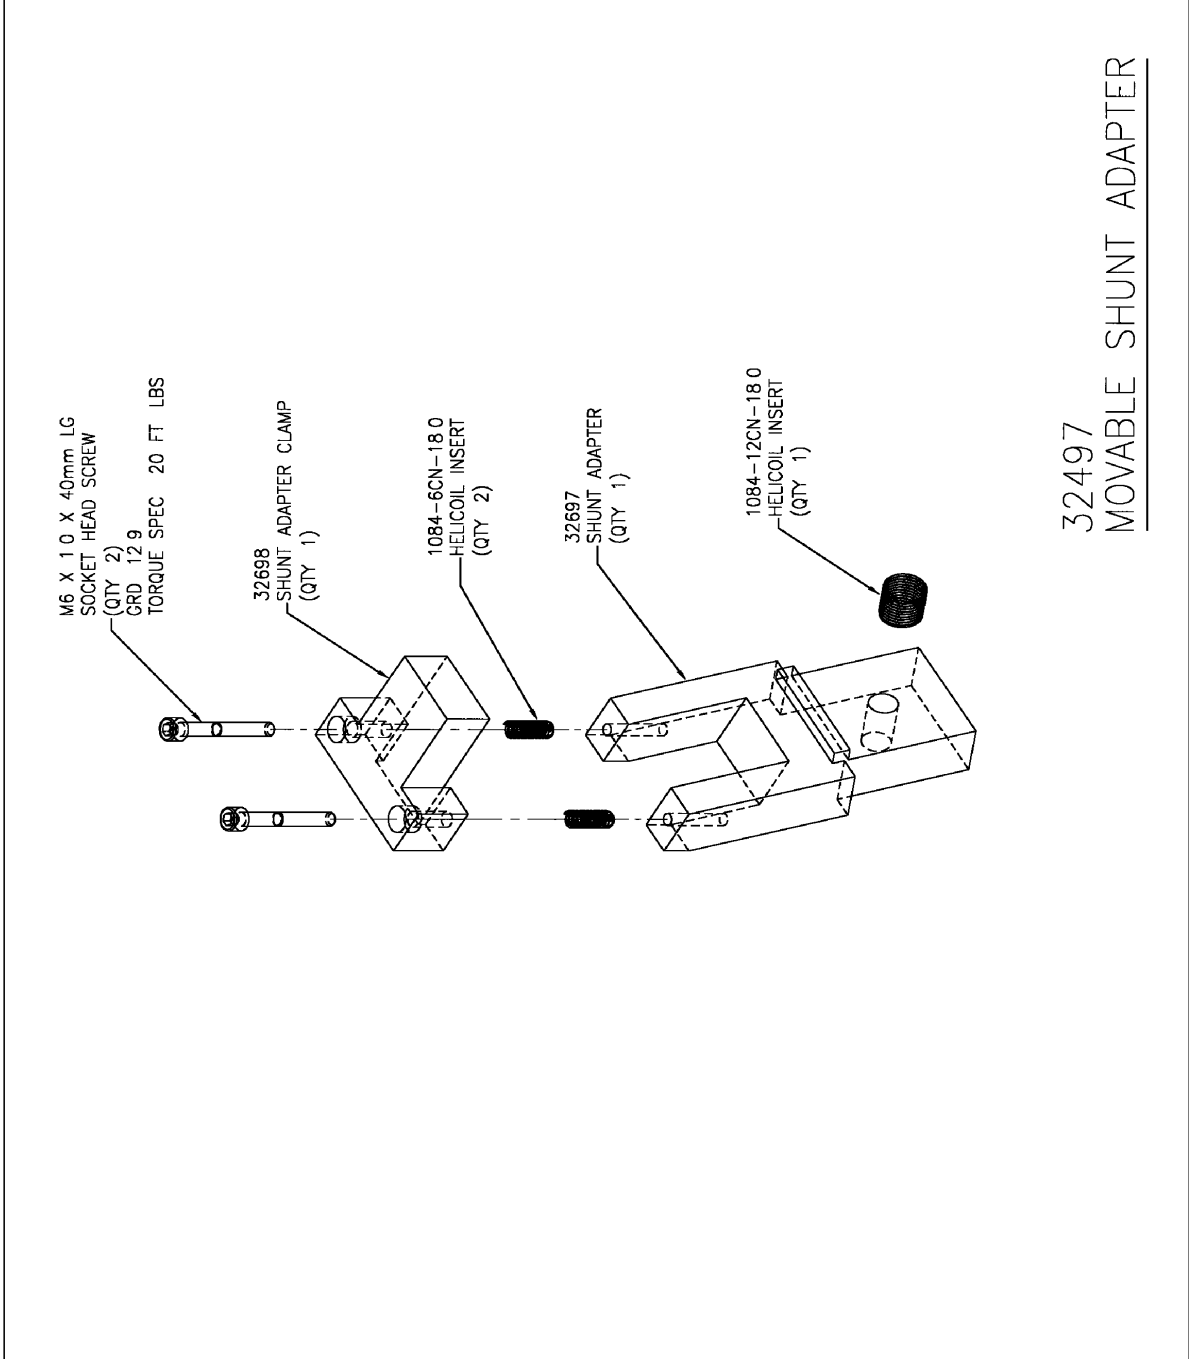

Section 1

75050-xx

Pinch Type/Robot Style Base Gun

75050 Print List

| <u>Print</u> | <u>Page</u> |
|--|-------------|
| 1. 75050-xx Pinch Type/Robot Style Base Gun -Cover ... | 1-4 |
| 2. 75050-xx Pinch Type/Robot Style Base Gun Assembly. | 1-5 |
| 3. Moveable Arm Assembly..... | 1-6 |
| 4. 75025 Male Pivot Assembly..... | 1-7 |
| 5. 32497 Movable Shunt Adapter..... | 1-8 |
| 6. Stationary Arm Assembly..... | 1-9 |
| 7. Stationary Arm Assembly (Obsolete Shunt Adapter).. | 1-10 |
| 8. 75024 Female Pivot Assembly..... | 1-11 |
| 9. 75026 Cylinder Mount Assembly..... | 1-12 |
| 10. 75026 Cylinder Mount Assembly (Obsolete).... | 1-13 |
| 11. Mounting Bracket Assembly..... | 1-14 |
| 12. 72200 Fulcrum Pin Assembly..... | 1-15 |
| 13. Clevis Assembly..... | 1-16 |
| 14. 35043 Pin Assembly..... | 1-17 |

GROSSEL TOOL CO.
PINCH TYPE / ROBOT STYLE
BASE GUN ASSEMBLY
"75050-11" & "75050-15"

Grossel Tool
 Modular Base Gun Assembly MANUAL

Section 1: 75050-XX

GROSSEL TOOL COMPANY

MOVABLE ARM ASSEMBLY

75025 MALE PIVOT ASSEMBLY

32497
MOVABLE SHUNT ADAPTER

Grossel Tool Modular Base Gun Assembly MANUAL

Section 1: 75050-XX

STATIONARY ARM ASSEMBLY

STATIONARY ARM ASSEMBLY
 (OBSOLETE SHUNT ADT SET-UP)

Grossel Tool
 Modular Base Gun Assembly MANUAL