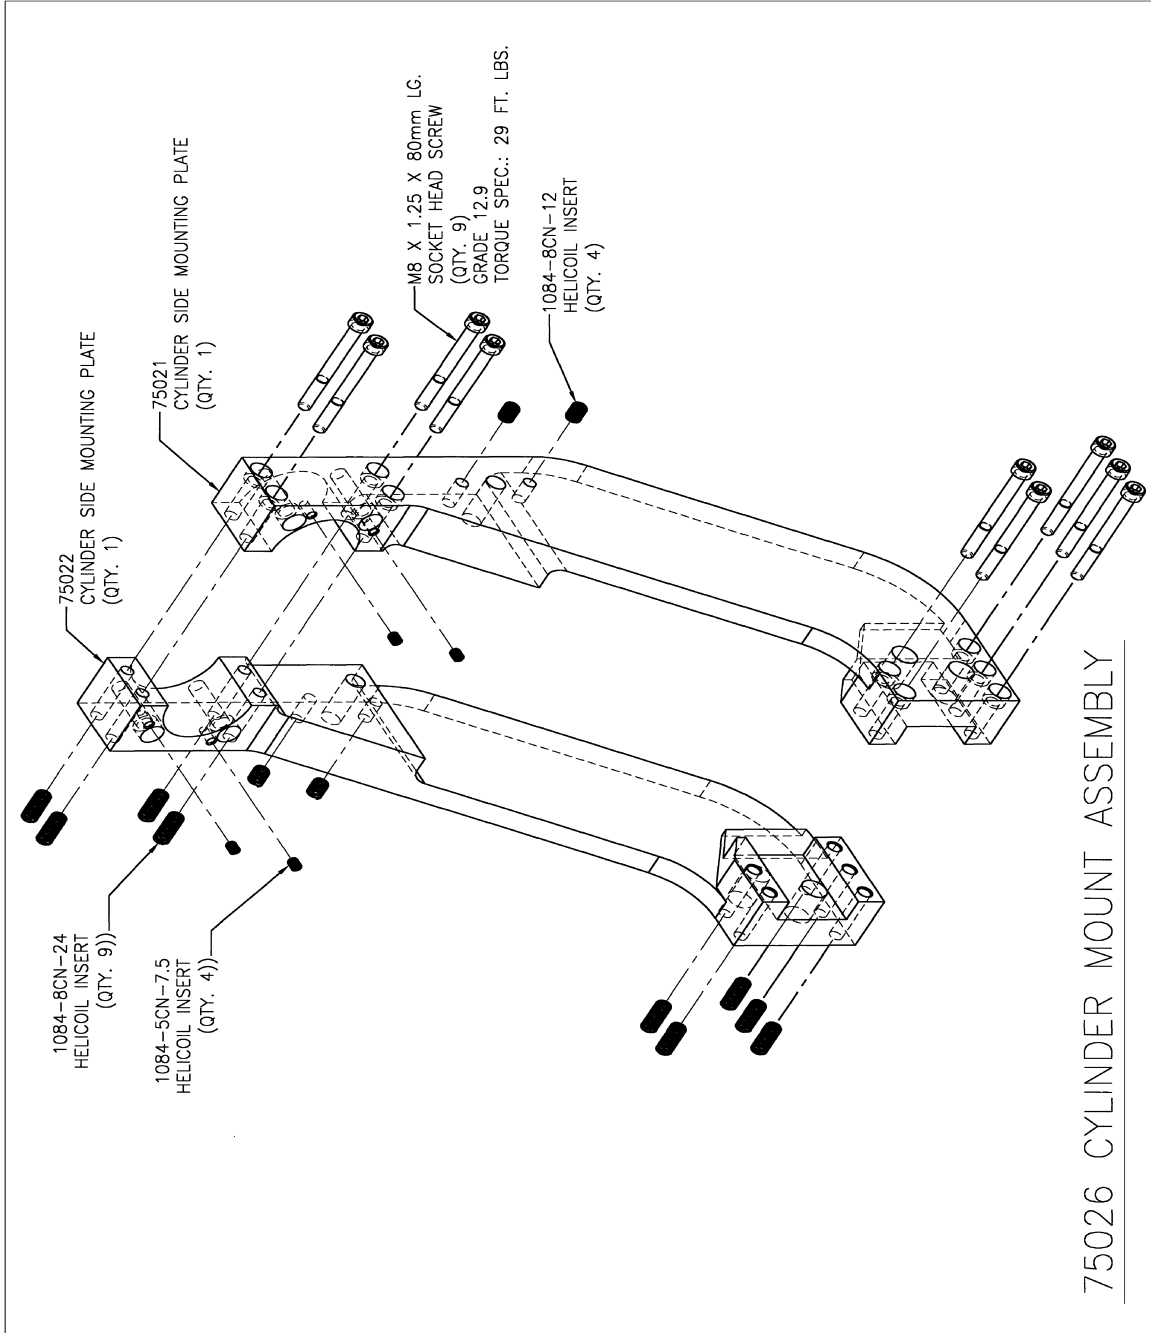

75026 CYLINDER MOUNT ASSEMBLY