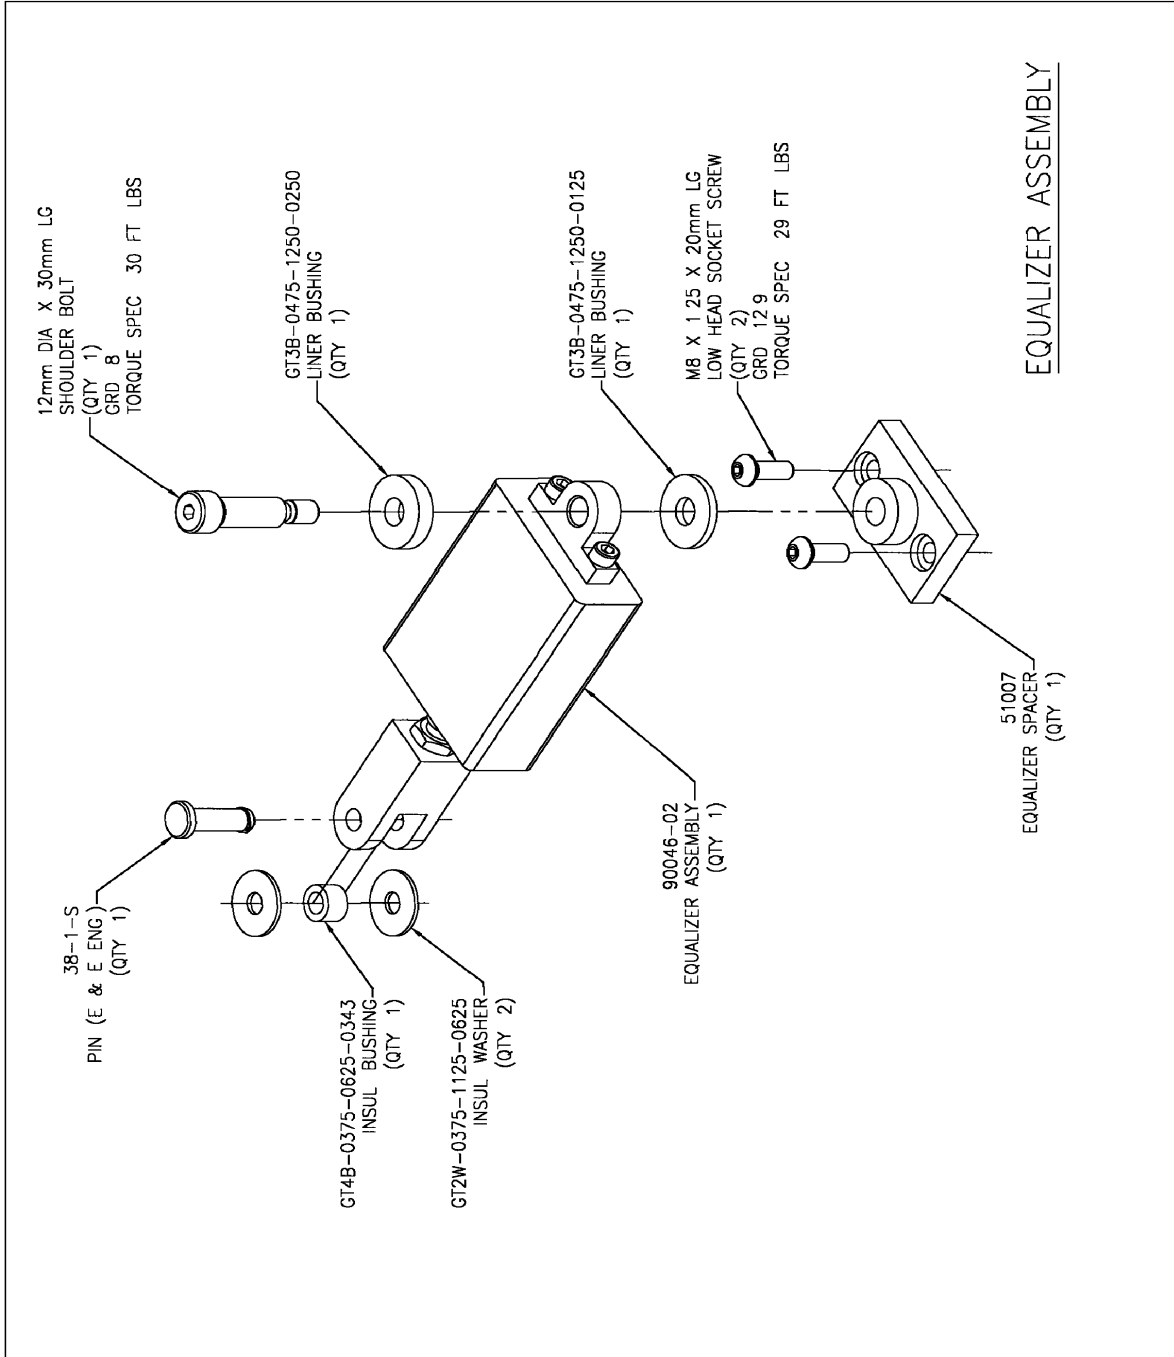

32497
MOVABLE SHUNT ADAPTER

Grossel Tool Modular Base Gun Assembly MANUAL

Section 1: 75050-XX

STATIONARY ARM ASSEMBLY

STATIONARY ARM ASSEMBLY
 (OBSOLETE SHUNT ADT SET-UP)

Grossel Tool
 Modular Base Gun Assembly MANUAL

GROSSEL TOOL COMPANY

Grossel Tool
 Modular Base Gun Assembly MANUAL

Section 1: 75050-XX

GROSSEL TOOL COMPANY

99016
 ROD BOOT ASSEMBLY

Grossel Tool
 Modular Base Gun Assembly MANUAL

Section 1: 75050-XX

GROSSEL TOOL COMPANY