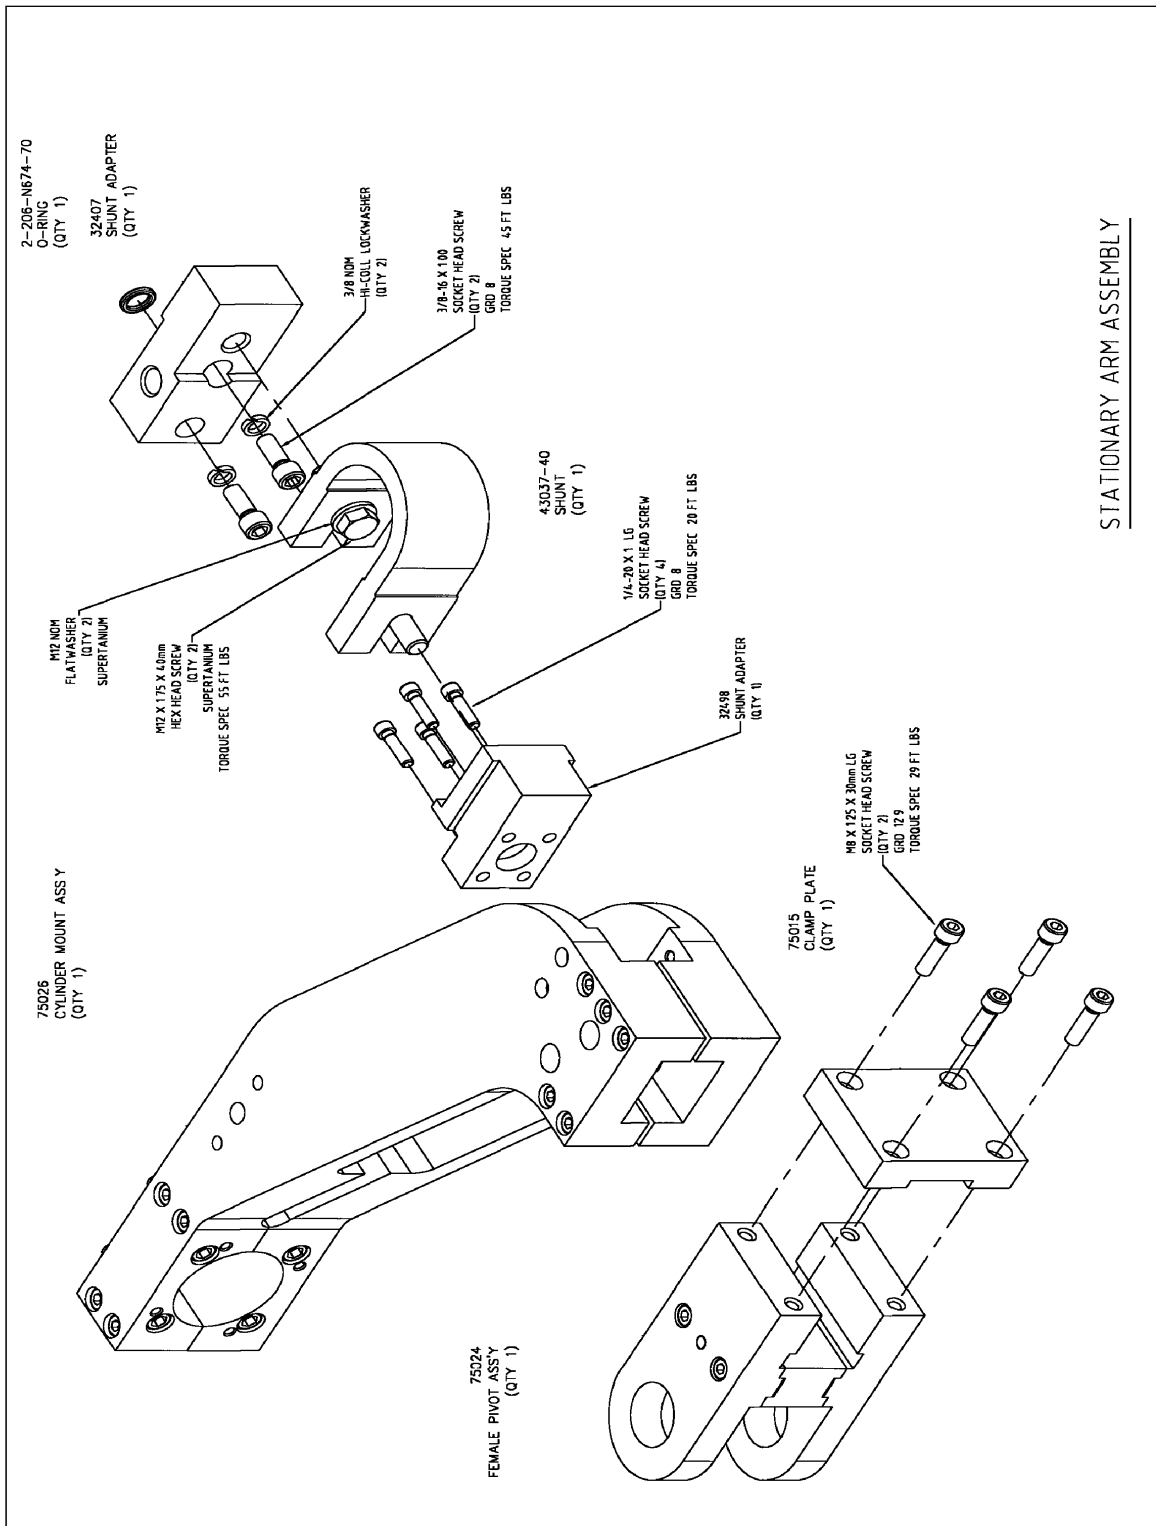

Section 1

75050-xx

Pinch Type/Robot Style Base Gun

75050 Print List

| <u>Print</u> | <u>Page</u> |
|--|-------------|
| 1. 75050-xx Pinch Type/Robot Style Base Gun -Cover ... | 1-4 |
| 2. 75050-xx Pinch Type/Robot Style Base Gun Assembly. | 1-5 |
| 3. Moveable Arm Assembly..... | 1-6 |
| 4. 75025 Male Pivot Assembly..... | 1-7 |
| 5. 32497 Movable Shunt Adapter..... | 1-8 |
| 6. Stationary Arm Assembly..... | 1-9 |
| 7. Stationary Arm Assembly (Obsolete Shunt Adapter).. | 1-10 |
| 8. 75024 Female Pivot Assembly..... | 1-11 |
| 9. 75026 Cylinder Mount Assembly..... | 1-12 |
| 10. 75026 Cylinder Mount Assembly (Obsolete).... | 1-13 |
| 11. Mounting Bracket Assembly..... | 1-14 |
| 12. 72200 Fulcrum Pin Assembly..... | 1-15 |
| 13. Clevis Assembly..... | 1-16 |
| 14. 35043 Pin Assembly..... | 1-17 |

GROSSEL TOOL CO.
PINCH TYPE / ROBOT STYLE
BASE GUN ASSEMBLY
"75050-11" & "75050-15"

Grossel Tool
 Modular Base Gun Assembly MANUAL

Section 1: 75050-XX

GROSSEL TOOL COMPANY

MOVABLE ARM ASSEMBLY

75025 MALE PIVOT ASSEMBLY

32497
MOVABLE SHUNT ADAPTER

Grossel Tool Modular Base Gun Assembly MANUAL

Section 1: 75050-XX

STATIONARY ARM ASSEMBLY

STATIONARY ARM ASSEMBLY
 (OBSOLETE SHUNT ADT SET-UP)

Grossel Tool
 Modular Base Gun Assembly MANUAL