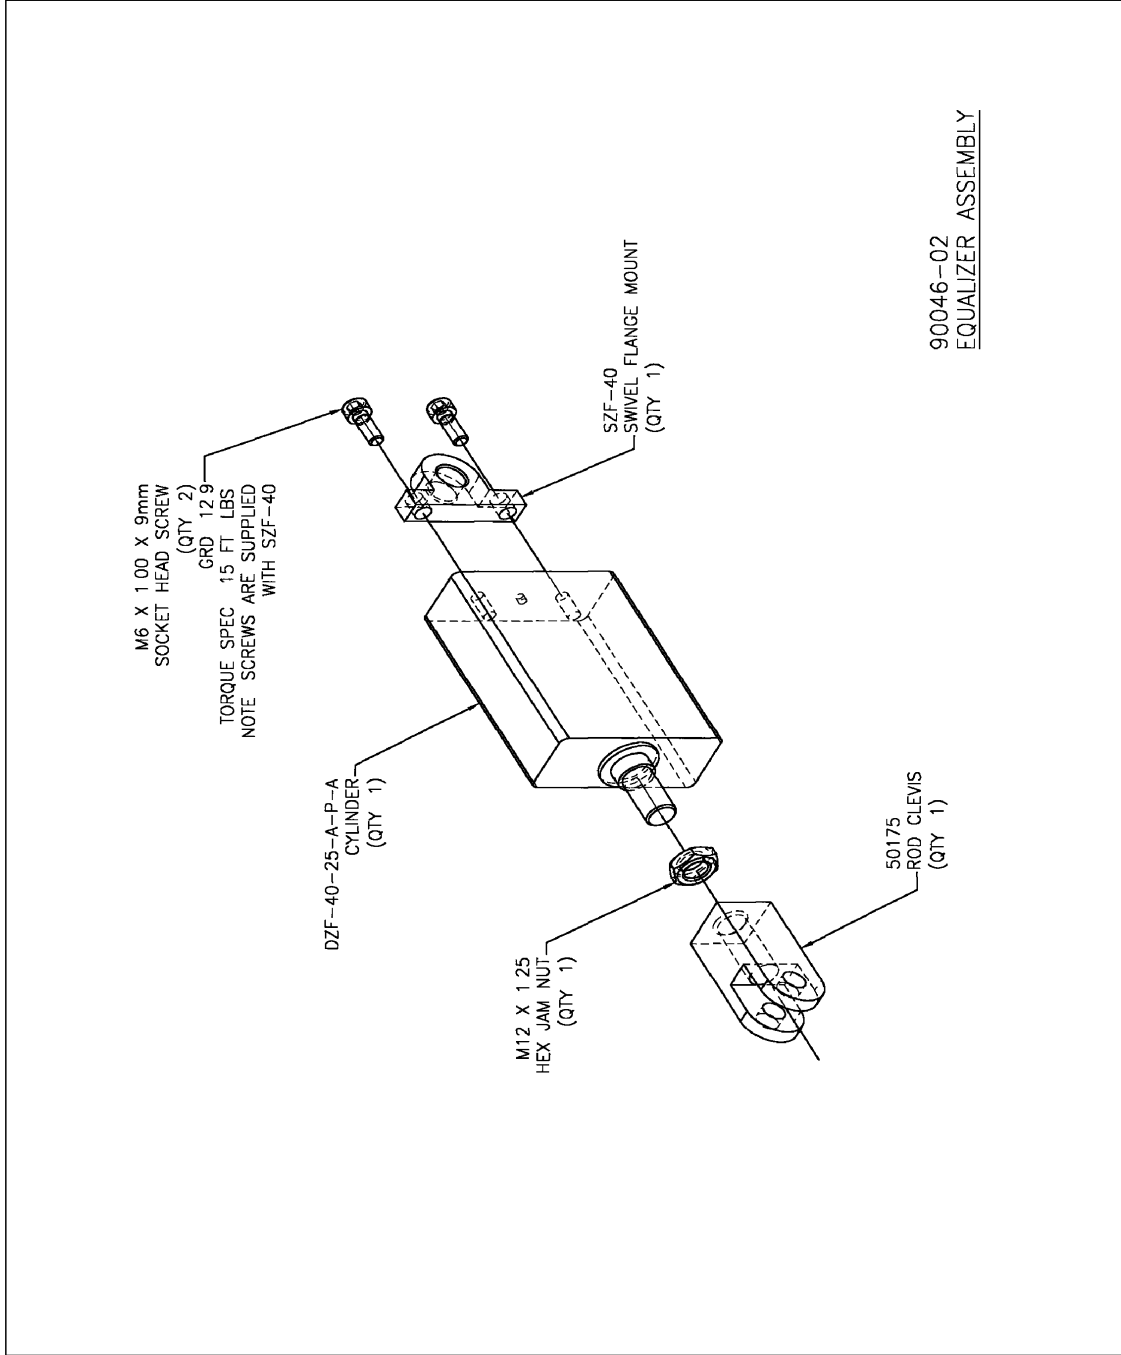

Grossel Tool
Modular Base Gun Assembly MANUAL

Section 1: 75050-XX

GROSSEL TOOL COMPANY