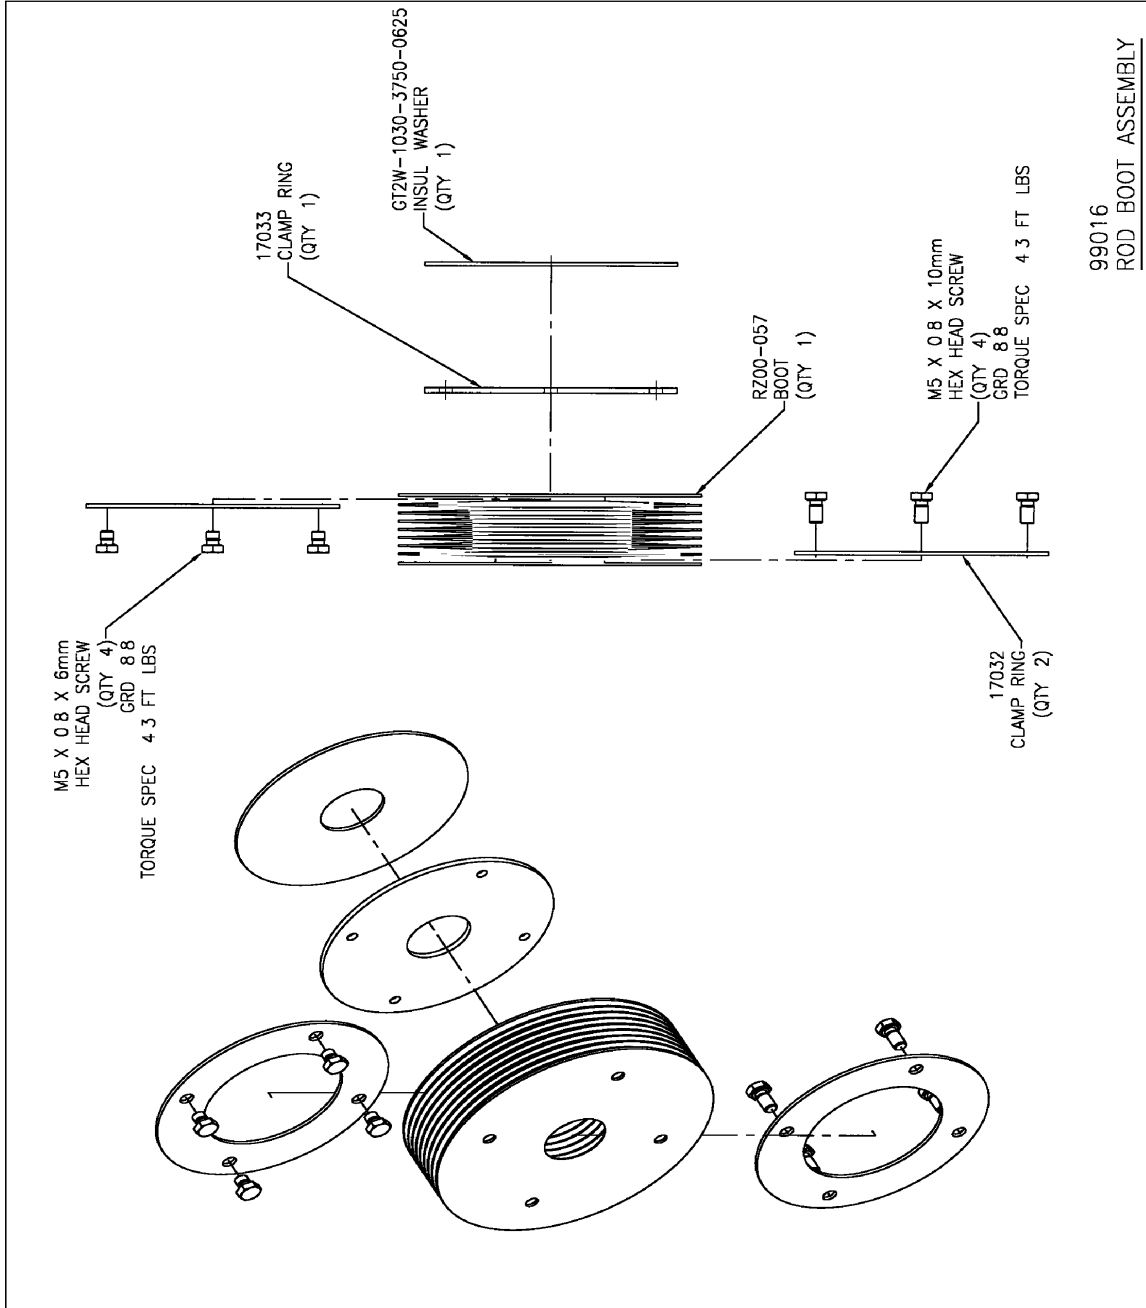

Grossel Tool
Modular Base Gun Assembly MANUAL

Section 1: 75050-XX

GROSSEL TOOL COMPANY

99016
ROD BOOT ASSEMBLY