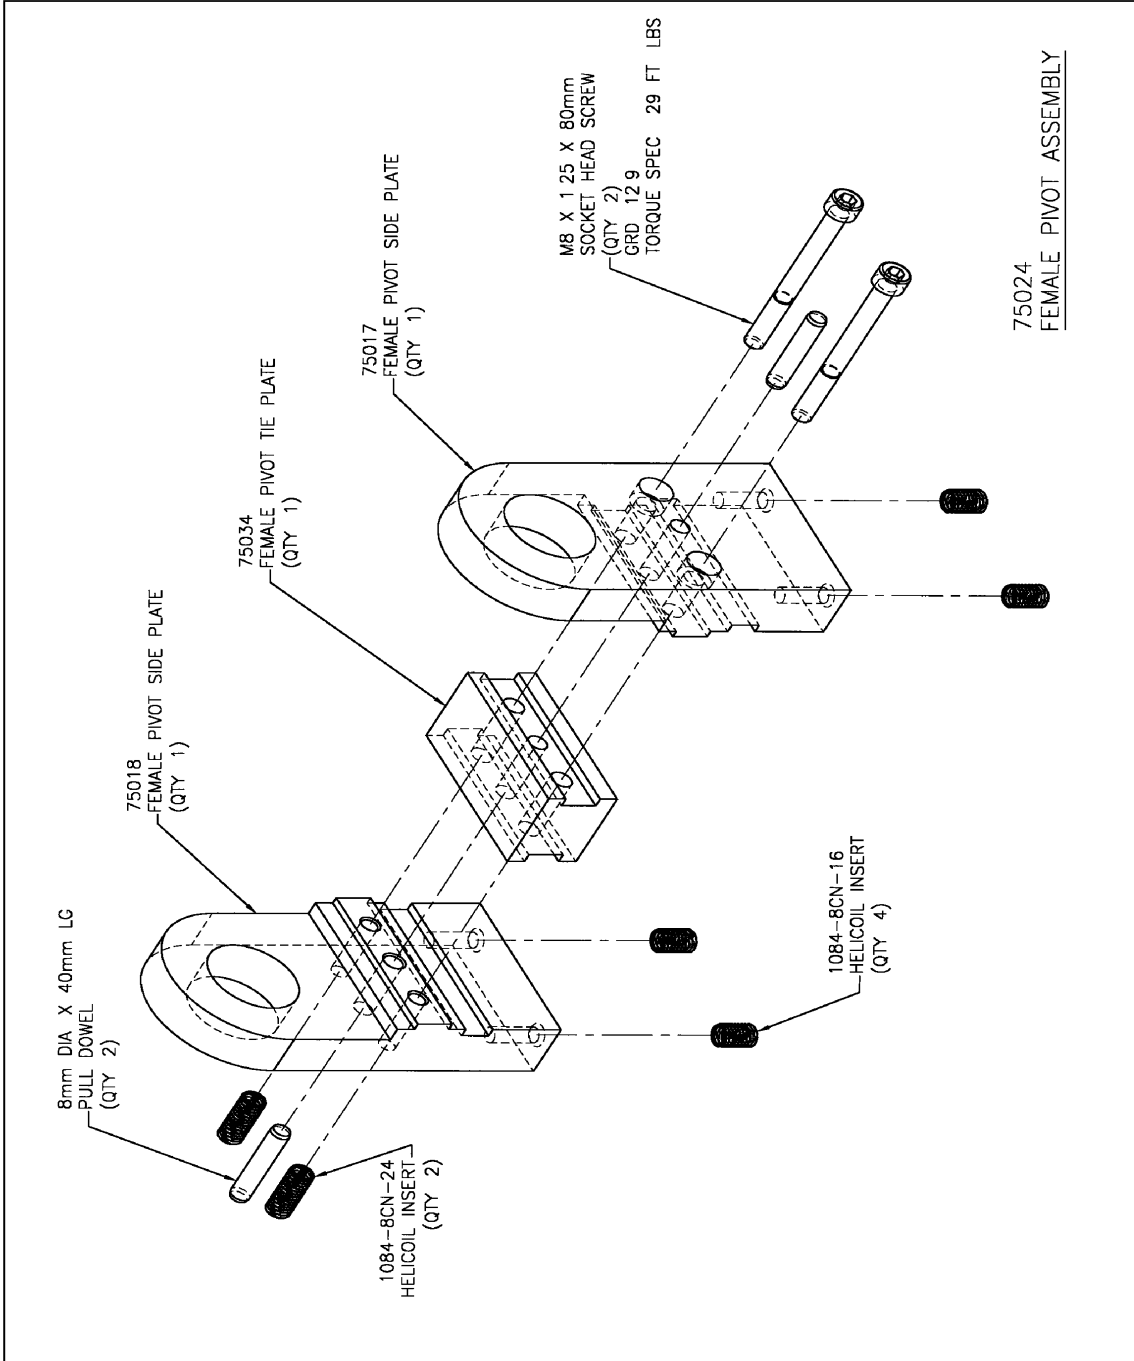

Grossel Tool
Modular Base Gun Assembly MANUAL

Section 1: 75050-XX

GROSSEL TOOL COMPANY