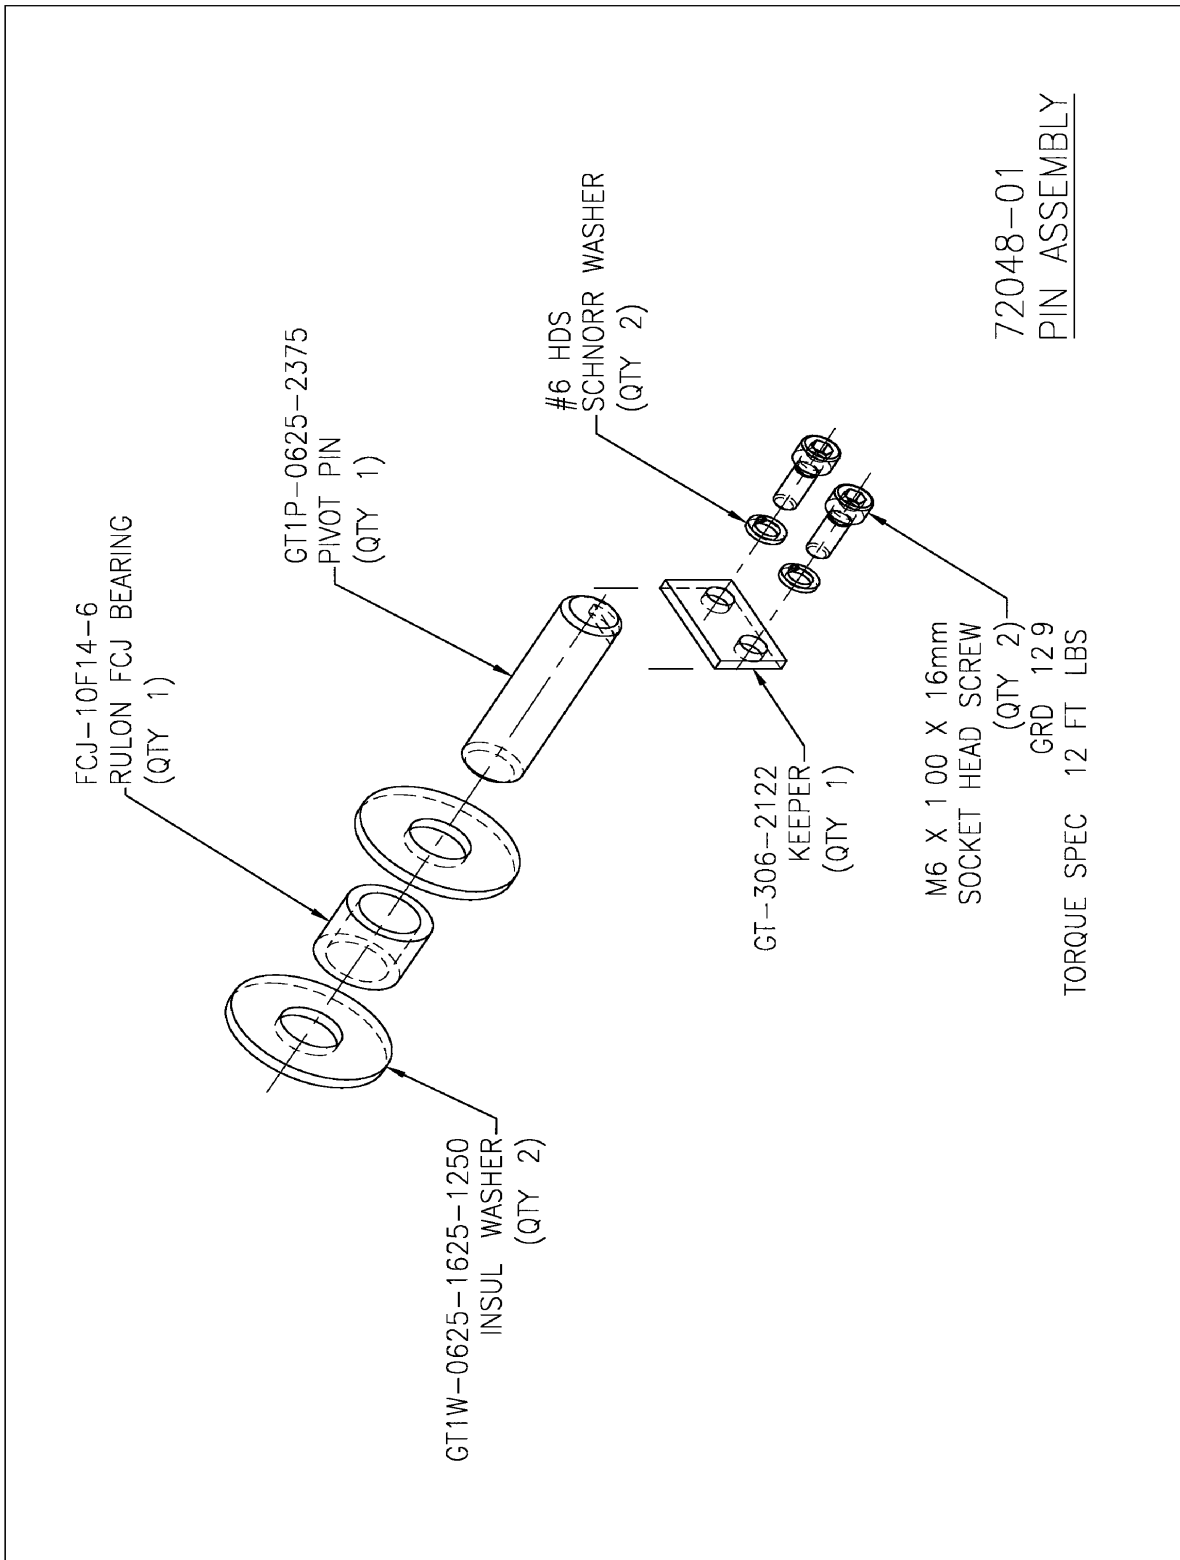

Section 1

75050-xx

Pinch Type/Robot Style Base Gun

75050 Print List

| <u>Print</u> | <u>Page</u> |
|--|-------------|
| 1. 75050-xx Pinch Type/Robot Style Base Gun -Cover ... | 1-4 |
| 2. 75050-xx Pinch Type/Robot Style Base Gun Assembly. | 1-5 |
| 3. Moveable Arm Assembly..... | 1-6 |
| 4. 75025 Male Pivot Assembly..... | 1-7 |
| 5. 32497 Movable Shunt Adapter..... | 1-8 |
| 6. Stationary Arm Assembly..... | 1-9 |
| 7. Stationary Arm Assembly (Obsolete Shunt Adapter).. | 1-10 |
| 8. 75024 Female Pivot Assembly..... | 1-11 |
| 9. 75026 Cylinder Mount Assembly..... | 1-12 |
| 10. 75026 Cylinder Mount Assembly (Obsolete).... | 1-13 |
| 11. Mounting Bracket Assembly..... | 1-14 |
| 12. 72200 Fulcrum Pin Assembly..... | 1-15 |
| 13. Clevis Assembly..... | 1-16 |
| 14. 35043 Pin Assembly..... | 1-17 |

32497
MOVABLE SHUNT ADAPTER

Grossel Tool Modular Base Gun Assembly MANUAL

Section 1: 75050-XX

STATIONARY ARM ASSEMBLY

STATIONARY ARM ASSEMBLY
 (OBSOLETE SHUNT ADT SET-UP)

Grossel Tool
 Modular Base Gun Assembly MANUAL

Section 1: 75050-XX

GROSSEL TOOL COMPANY

75026 CYLINDER MOUNT ASSEMBLY

Grossel Tool
 Modular Base Gun Assembly MANUAL

Section 1: 75050-XX

GROSSEL TOOL COMPANY

GROSSEL TOOL COMPANY

GROSSEL TOOL COMPANY

GROSSEL TOOL COMPANY

Grossel Tool
 Modular Base Gun Assembly MANUAL

Section 1: 75050-XX

GROSSEL TOOL COMPANY

99016
 ROD BOOT ASSEMBLY

Grossel Tool
 Modular Base Gun Assembly MANUAL

Section 1: 75050-XX

GROSSEL TOOL COMPANY