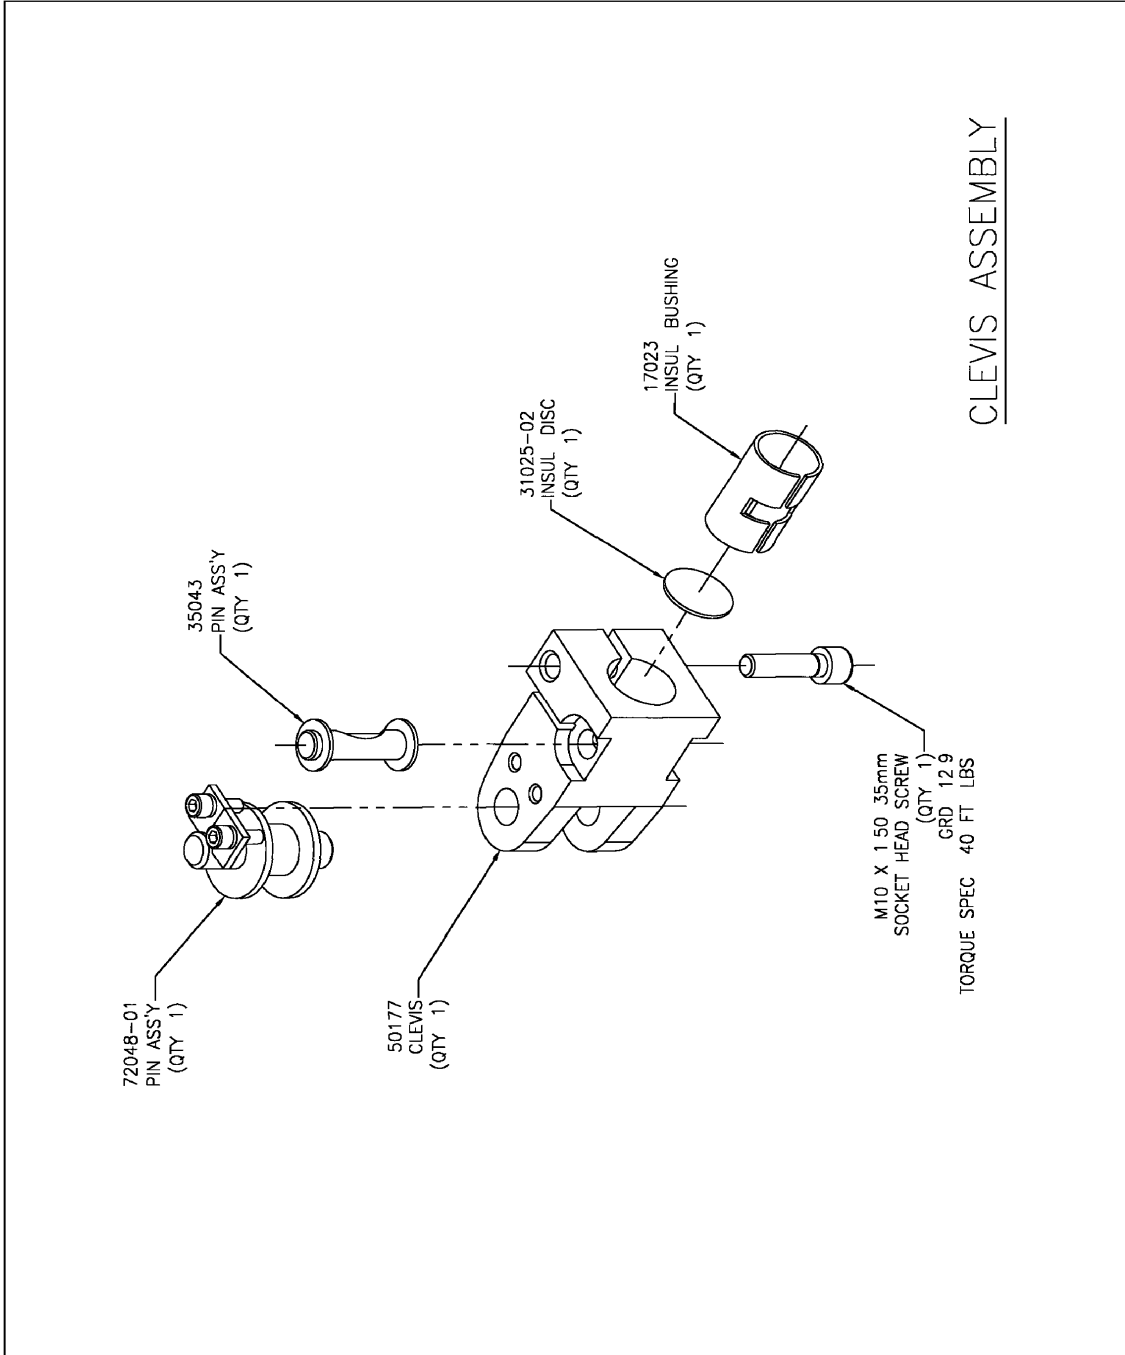

32497
MOVABLE SHUNT ADAPTER

Grossel Tool Modular Base Gun Assembly MANUAL

Section 1: 75050-XX

STATIONARY ARM ASSEMBLY

STATIONARY ARM ASSEMBLY
 (OBSOLETE SHUNT ADT SET-UP)

Grossel Tool
 Modular Base Gun Assembly MANUAL

Section 1: 75050-XX

GROSSEL TOOL COMPANY

75026 CYLINDER MOUNT ASSEMBLY

Grossel Tool
 Modular Base Gun Assembly MANUAL

Section 1: 75050-XX

GROSSEL TOOL COMPANY

GROSSEL TOOL COMPANY

GROSSEL TOOL COMPANY