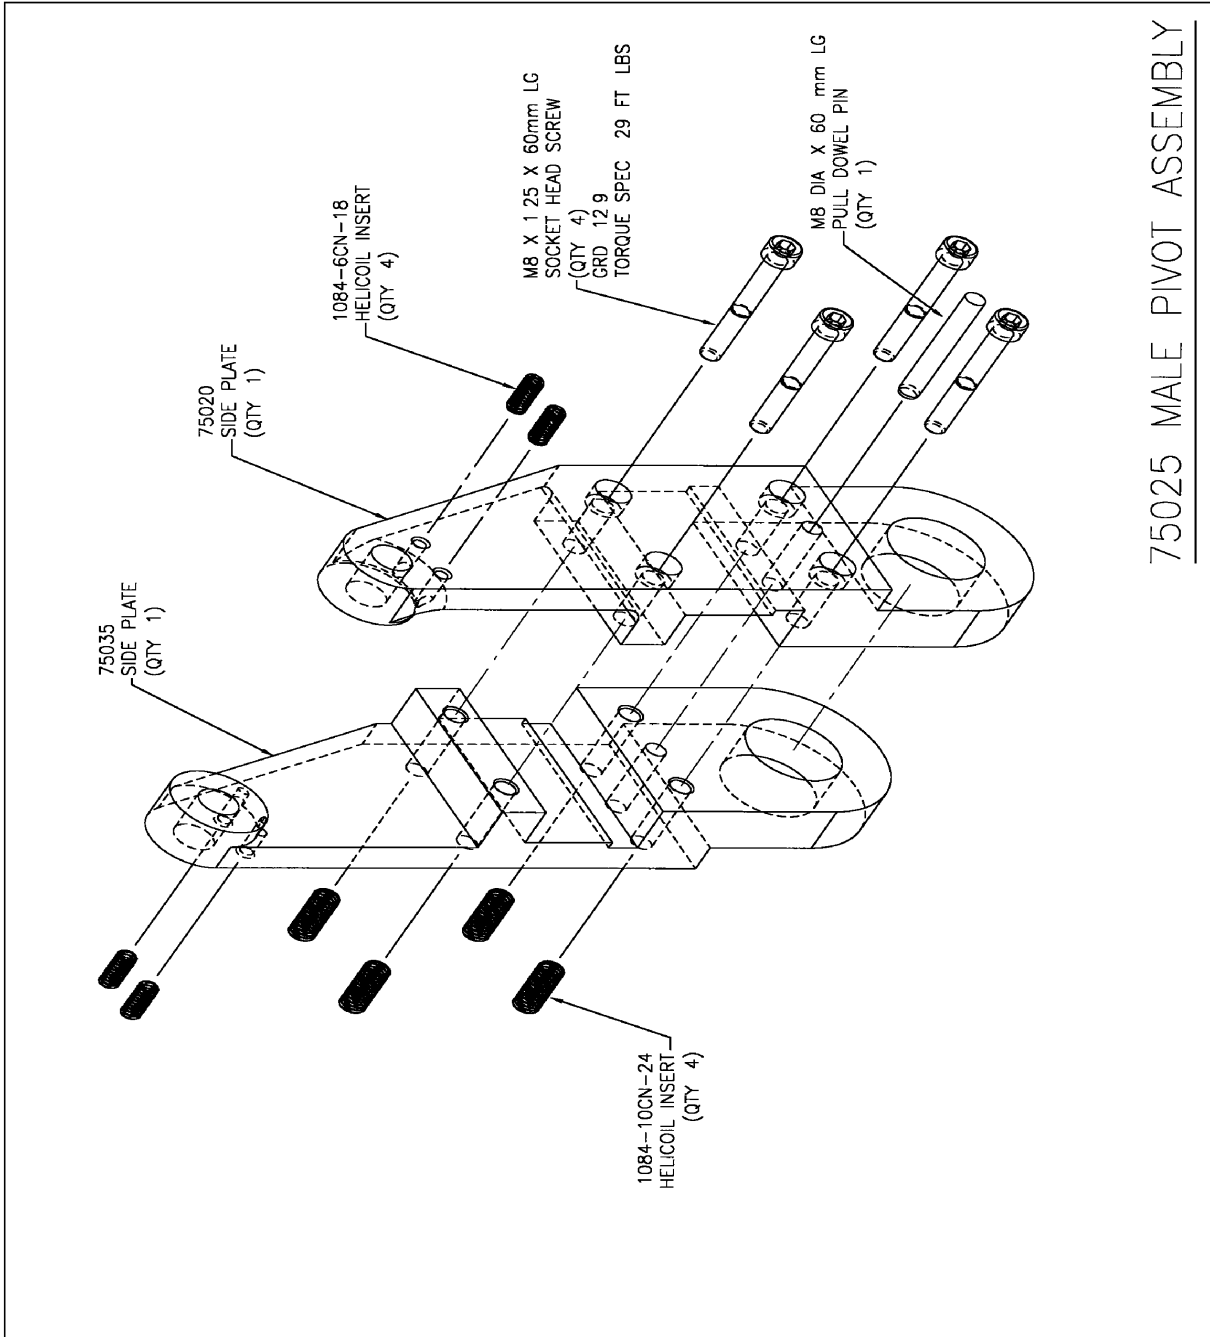

Section 1

75050-xx

Pinch Type/Robot Style Base Gun

75050 Print List

| <u>Print</u> | <u>Page</u> |
|--|-------------|
| 1. 75050-xx Pinch Type/Robot Style Base Gun -Cover ... | 1-4 |
| 2. 75050-xx Pinch Type/Robot Style Base Gun Assembly. | 1-5 |
| 3. Moveable Arm Assembly..... | 1-6 |
| 4. 75025 Male Pivot Assembly..... | 1-7 |
| 5. 32497 Movable Shunt Adapter..... | 1-8 |
| 6. Stationary Arm Assembly..... | 1-9 |
| 7. Stationary Arm Assembly (Obsolete Shunt Adapter).. | 1-10 |
| 8. 75024 Female Pivot Assembly..... | 1-11 |
| 9. 75026 Cylinder Mount Assembly..... | 1-12 |
| 10. 75026 Cylinder Mount Assembly (Obsolete).... | 1-13 |
| 11. Mounting Bracket Assembly..... | 1-14 |
| 12. 72200 Fulcrum Pin Assembly..... | 1-15 |
| 13. Clevis Assembly..... | 1-16 |
| 14. 35043 Pin Assembly..... | 1-17 |

75050 Print List (cont'd)

| <u>Print</u> | <u>Page</u> |
|---------------------------------------|--------------------|
| 15. 72048-01 Pin Assembly..... | 1-18 |
| 16. 99016 Rod Boot Assembly..... | 1-19 |
| 17. Equalizer Assembly..... | 1-20 |
| 18. 90046-02 Equalizer Assembly..... | 1-21 |
| 19. Flash Guard Assembly..... | 1-22 |
| 20. 80236-R Spring Pack Assembly..... | 1-23 |

GROSSEL TOOL CO.
PINCH TYPE / ROBOT STYLE
BASE GUN ASSEMBLY
"75050-11" & "75050-15"

Grossel Tool
 Modular Base Gun Assembly MANUAL

Section 1: 75050-XX

GROSSEL TOOL COMPANY

MOVABLE ARM ASSEMBLY

75025 MALE PIVOT ASSEMBLY

32497
MOVABLE SHUNT ADAPTER

Grossel Tool Modular Base Gun Assembly MANUAL

Section 1: 75050-XX

STATIONARY ARM ASSEMBLY

STATIONARY ARM ASSEMBLY
 (OBSOLETE SHUNT ADT SET-UP)

Grossel Tool
 Modular Base Gun Assembly MANUAL