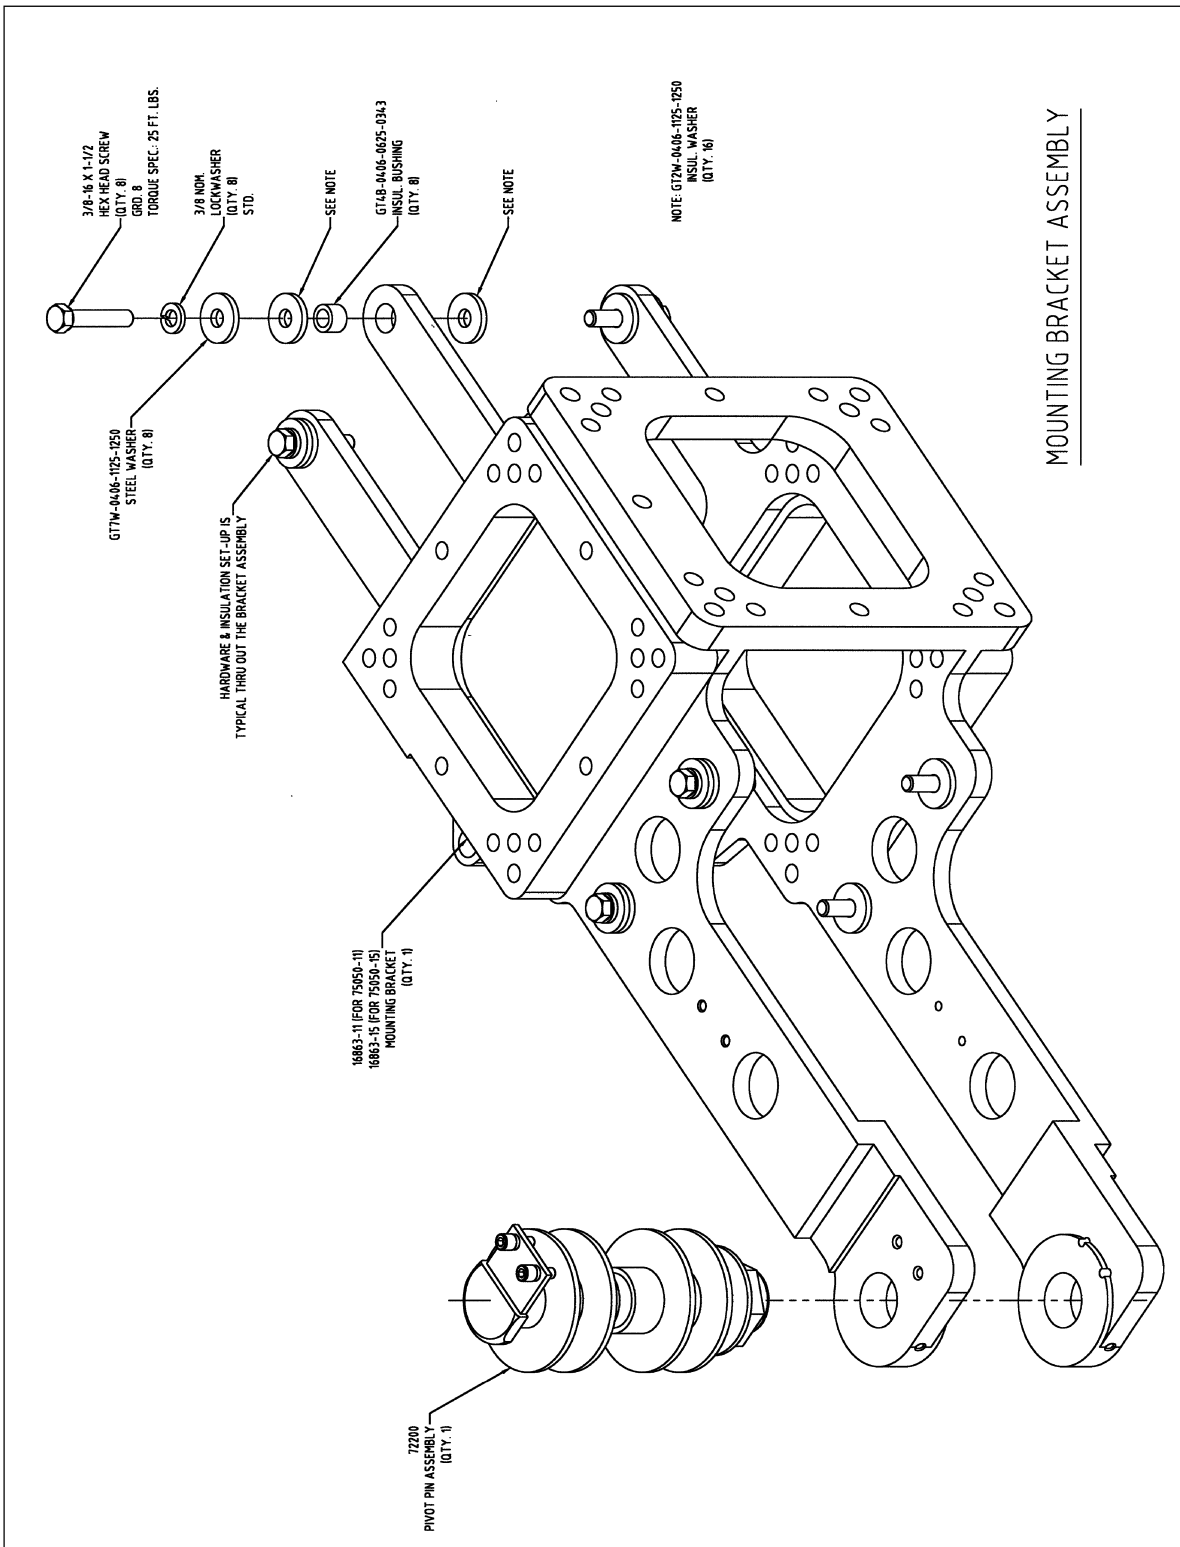

Grossel Tool
Modular Base Gun Assembly MANUAL

Section 1: 75050-XX