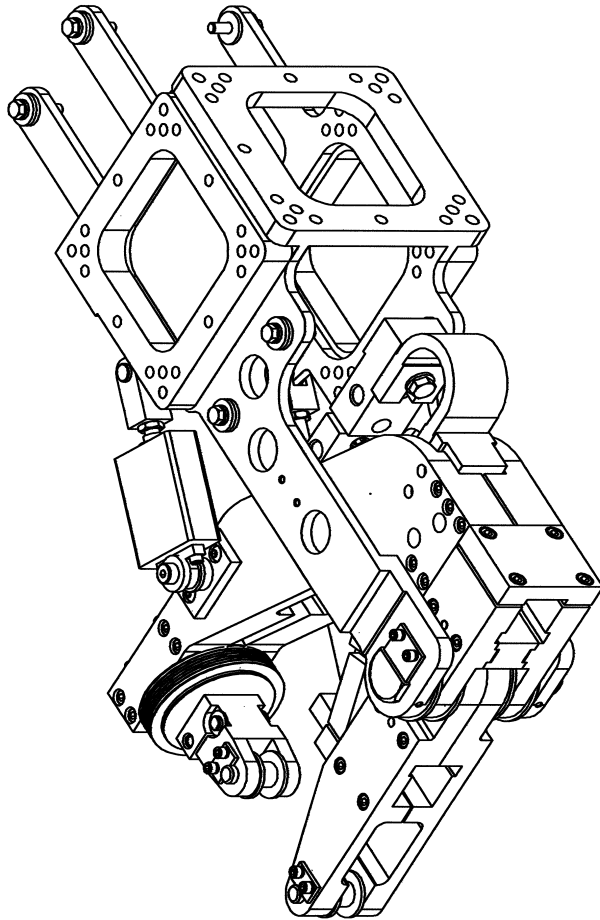

Section 1

75050-xx

Pinch Type/Robot Style Base Gun

75050 Print List

| <u>Print</u> | <u>Page</u> |
|--|-------------|
| 1. 75050-xx Pinch Type/Robot Style Base Gun -Cover ... | 1-4 |
| 2. 75050-xx Pinch Type/Robot Style Base Gun Assembly. | 1-5 |
| 3. Moveable Arm Assembly..... | 1-6 |
| 4. 75025 Male Pivot Assembly..... | 1-7 |
| 5. 32497 Movable Shunt Adapter..... | 1-8 |
| 6. Stationary Arm Assembly..... | 1-9 |
| 7. Stationary Arm Assembly (Obsolete Shunt Adapter).. | 1-10 |
| 8. 75024 Female Pivot Assembly..... | 1-11 |
| 9. 75026 Cylinder Mount Assembly..... | 1-12 |
| 10. 75026 Cylinder Mount Assembly (Obsolete).... | 1-13 |
| 11. Mounting Bracket Assembly..... | 1-14 |
| 12. 72200 Fulcrum Pin Assembly..... | 1-15 |
| 13. Clevis Assembly..... | 1-16 |
| 14. 35043 Pin Assembly..... | 1-17 |

75050 Print List (cont'd)

| <u>Print</u> | <u>Page</u> |
|---------------------------------------|--------------------|
| 15. 72048-01 Pin Assembly..... | 1-18 |
| 16. 99016 Rod Boot Assembly..... | 1-19 |
| 17. Equalizer Assembly..... | 1-20 |
| 18. 90046-02 Equalizer Assembly..... | 1-21 |
| 19. Flash Guard Assembly..... | 1-22 |
| 20. 80236-R Spring Pack Assembly..... | 1-23 |

GROSSEL TOOL CO.
PINCH TYPE / ROBOT STYLE
BASE GUN ASSEMBLY
"75050-11" & "75050-15"

Grossel Tool
 Modular Base Gun Assembly MANUAL

Section 1: 75050-XX

GROSSEL TOOL COMPANY

MOVABLE ARM ASSEMBLY

75025 MALE PIVOT ASSEMBLY

32497
MOVABLE SHUNT ADAPTER

Grossel Tool Modular Base Gun Assembly MANUAL

Section 1: 75050-XX

STATIONARY ARM ASSEMBLY

STATIONARY ARM ASSEMBLY
 (OBSOLETE SHUNT ADT SET-UP)

Grossel Tool
 Modular Base Gun Assembly MANUAL