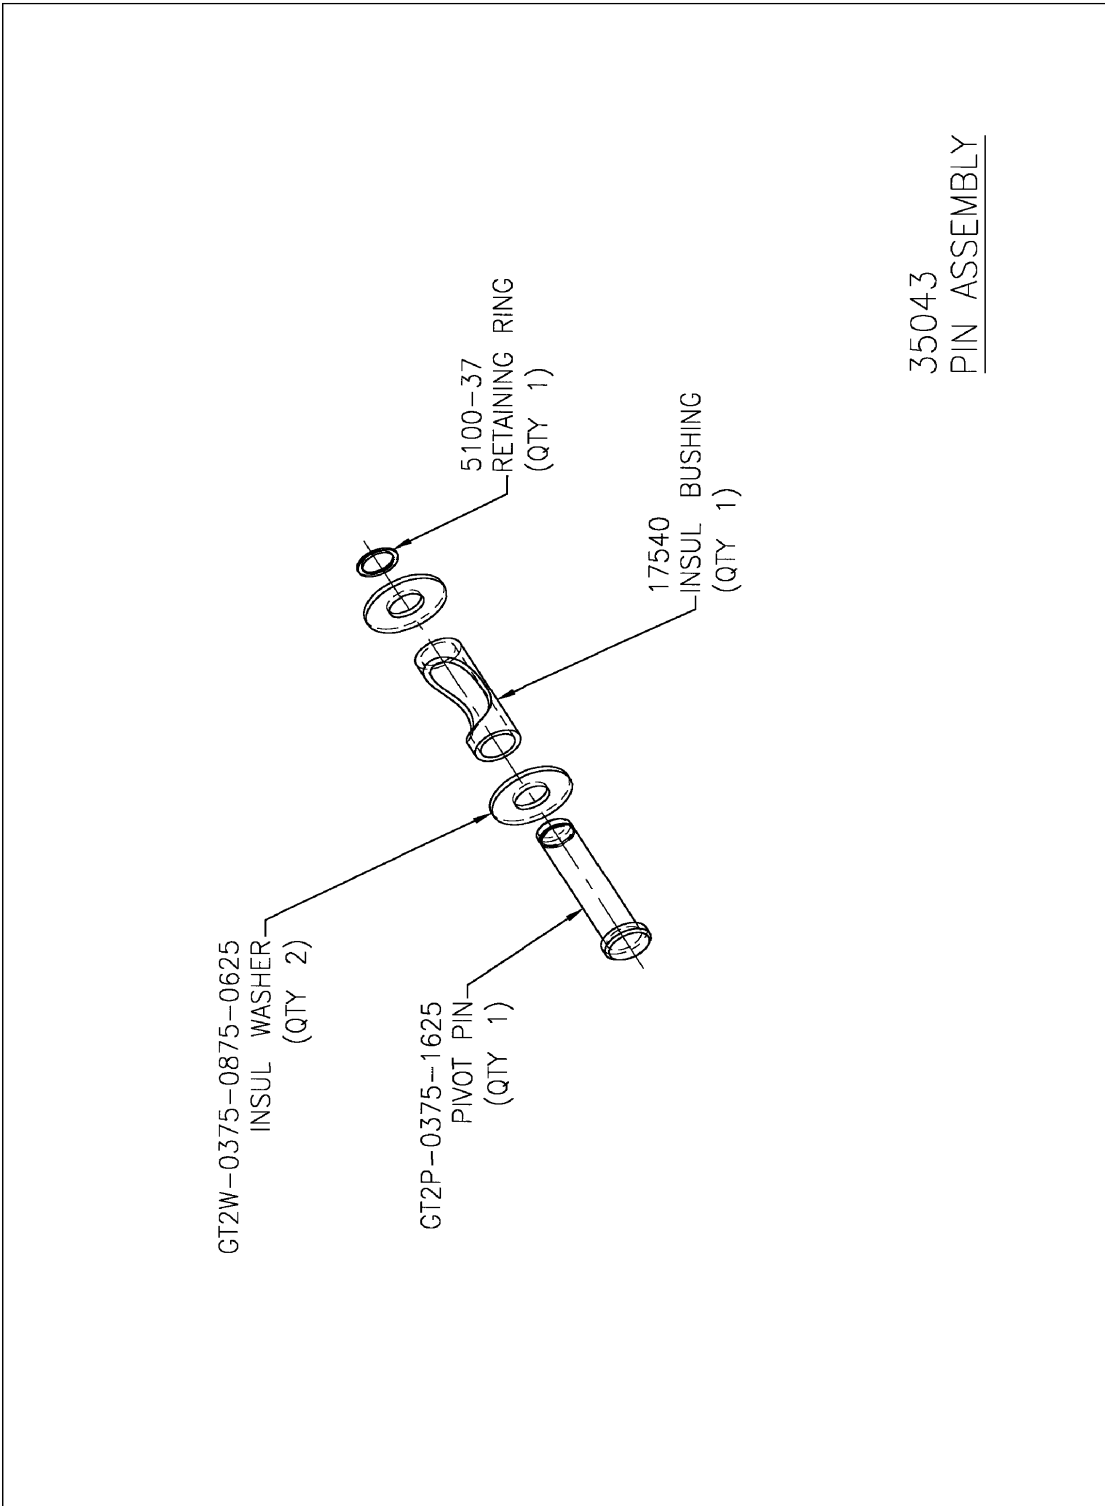

32497
MOVABLE SHUNT ADAPTER

Grossel Tool Modular Base Gun Assembly MANUAL

Section 1: 75050-XX

STATIONARY ARM ASSEMBLY

STATIONARY ARM ASSEMBLY
 (OBSOLETE SHUNT ADT SET-UP)

Grossel Tool
 Modular Base Gun Assembly MANUAL

Section 1: 75050-XX

GROSSEL TOOL COMPANY

75026 CYLINDER MOUNT ASSEMBLY

Grossel Tool
 Modular Base Gun Assembly MANUAL

Section 1: 75050-XX

GROSSEL TOOL COMPANY

GROSSEL TOOL COMPANY

GROSSEL TOOL COMPANY