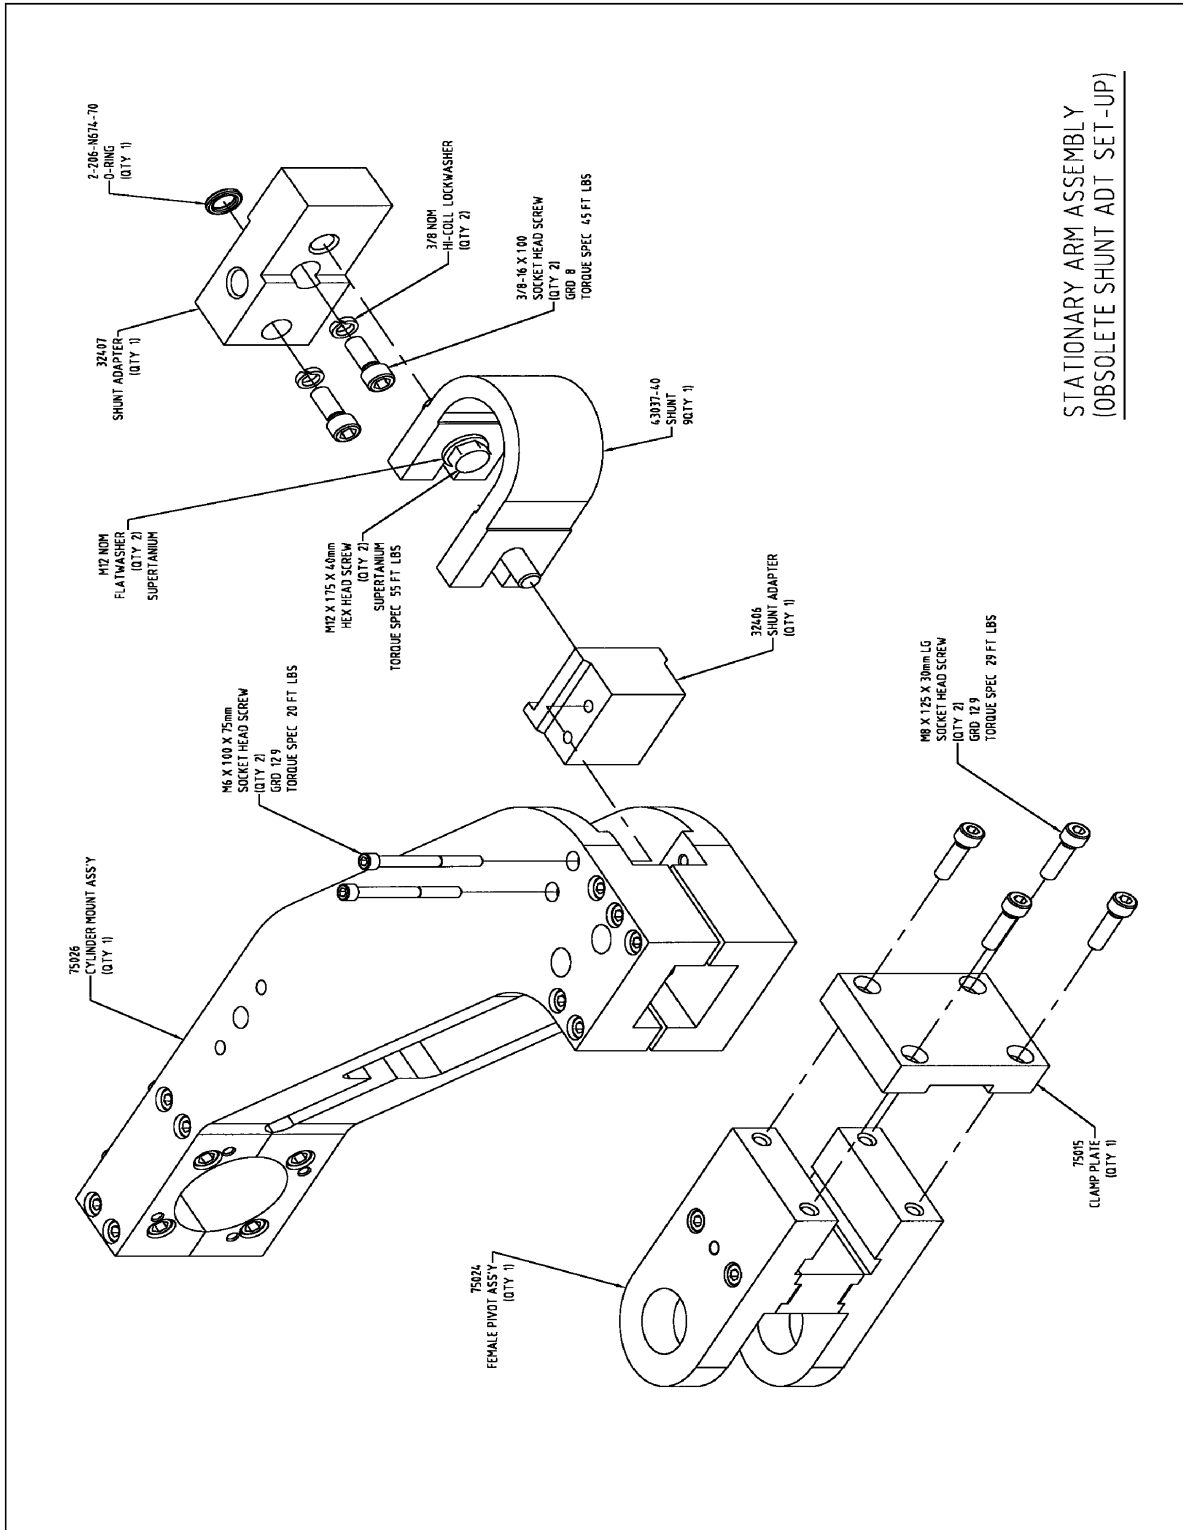

Section 1

75050-xx

Pinch Type/Robot Style Base Gun

75050 Print List

| <u>Print</u> | <u>Page</u> |
|--|-------------|
| 1. 75050-xx Pinch Type/Robot Style Base Gun -Cover ... | 1-4 |
| 2. 75050-xx Pinch Type/Robot Style Base Gun Assembly. | 1-5 |
| 3. Moveable Arm Assembly..... | 1-6 |
| 4. 75025 Male Pivot Assembly..... | 1-7 |
| 5. 32497 Movable Shunt Adapter..... | 1-8 |
| 6. Stationary Arm Assembly..... | 1-9 |
| 7. Stationary Arm Assembly (Obsolete Shunt Adapter).. | 1-10 |
| 8. 75024 Female Pivot Assembly..... | 1-11 |
| 9. 75026 Cylinder Mount Assembly..... | 1-12 |
| 10. 75026 Cylinder Mount Assembly (Obsolete).... | 1-13 |
| 11. Mounting Bracket Assembly..... | 1-14 |
| 12. 72200 Fulcrum Pin Assembly..... | 1-15 |
| 13. Clevis Assembly..... | 1-16 |
| 14. 35043 Pin Assembly..... | 1-17 |

75050 Print List (cont'd)

| <u>Print</u> | <u>Page</u> |
|---------------------------------------|--------------------|
| 15. 72048-01 Pin Assembly..... | 1-18 |
| 16. 99016 Rod Boot Assembly..... | 1-19 |
| 17. Equalizer Assembly..... | 1-20 |
| 18. 90046-02 Equalizer Assembly..... | 1-21 |
| 19. Flash Guard Assembly..... | 1-22 |
| 20. 80236-R Spring Pack Assembly..... | 1-23 |

GROSSEL TOOL CO.
PINCH TYPE / ROBOT STYLE
BASE GUN ASSEMBLY
"75050-11" & "75050-15"

Grossel Tool
 Modular Base Gun Assembly MANUAL

Section 1: 75050-XX

GROSSEL TOOL COMPANY

MOVABLE ARM ASSEMBLY

75025 MALE PIVOT ASSEMBLY

32497
MOVABLE SHUNT ADAPTER

Grossel Tool Modular Base Gun Assembly MANUAL

Section 1: 75050-XX

STATIONARY ARM ASSEMBLY

STATIONARY ARM ASSEMBLY
 (OBSOLETE SHUNT ADT SET-UP)

Grossel Tool
 Modular Base Gun Assembly MANUAL