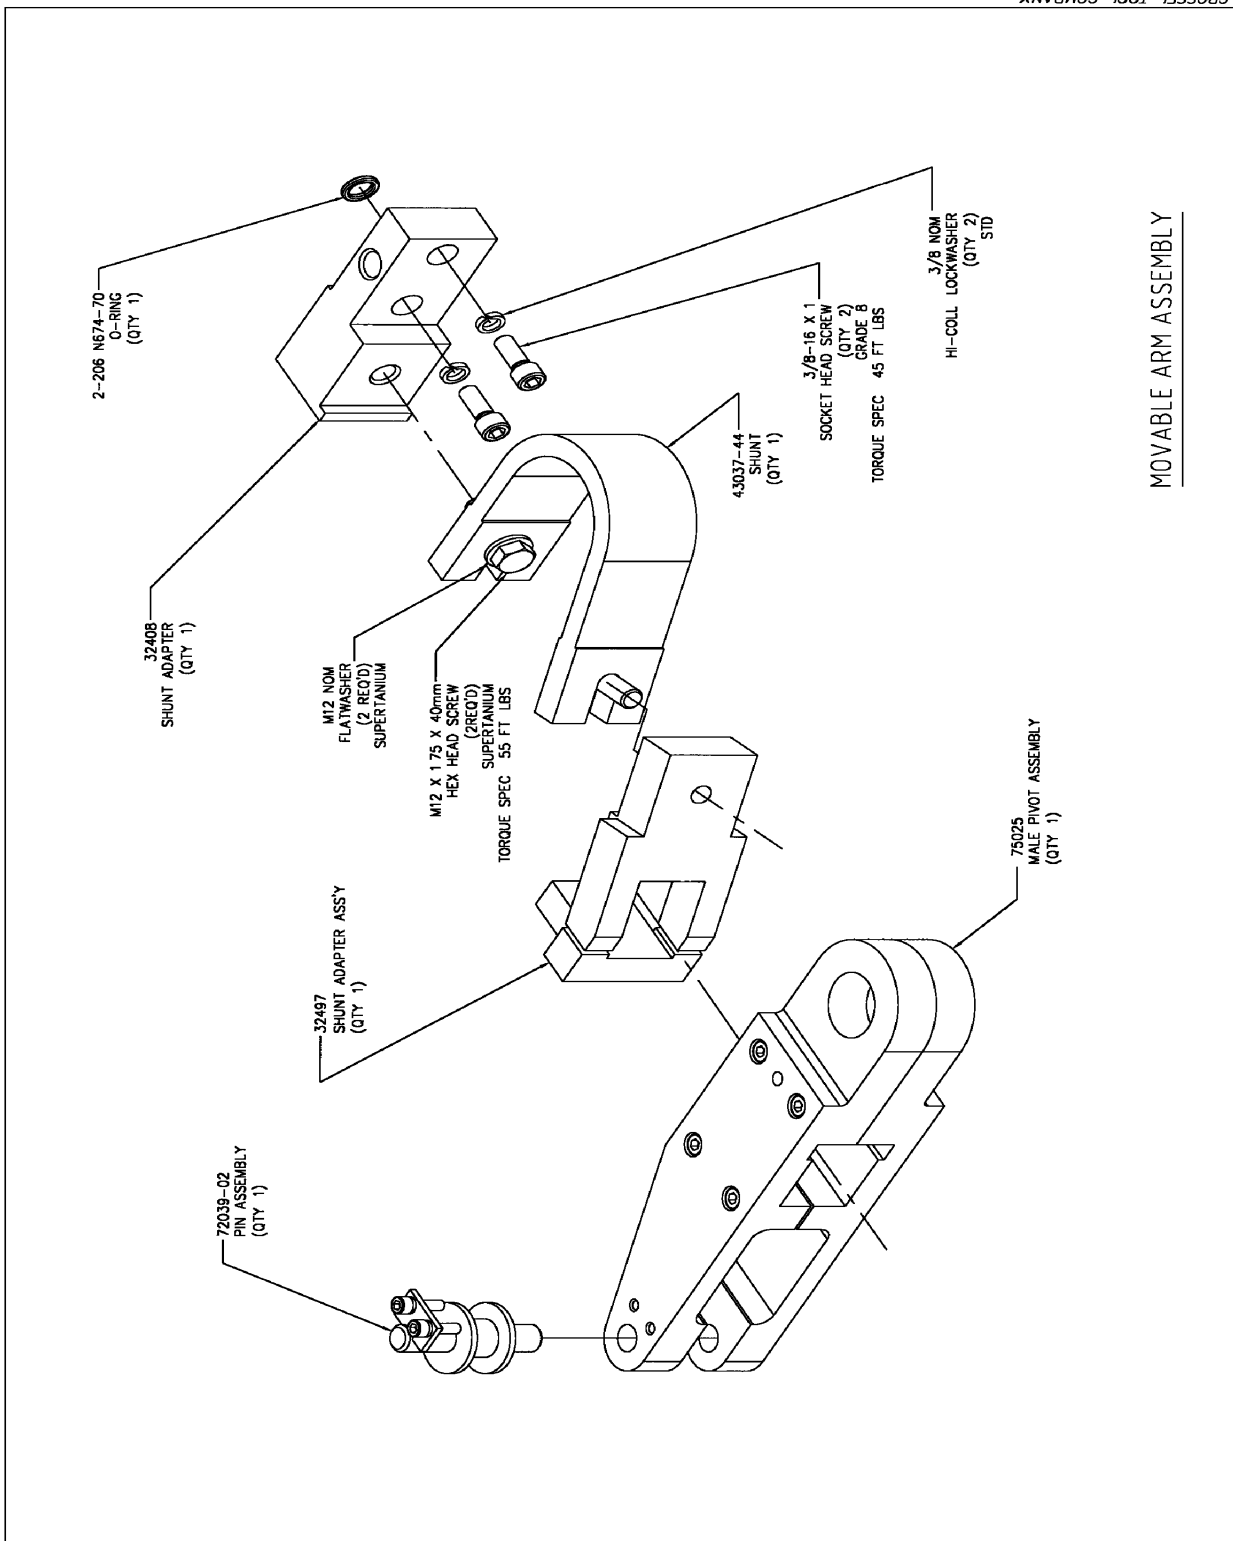

Section 1

75050-xx

Pinch Type/Robot Style Base Gun

75050 Print List

| <u>Print</u> | <u>Page</u> |
|--|-------------|
| 1. 75050-xx Pinch Type/Robot Style Base Gun -Cover ... | 1-4 |
| 2. 75050-xx Pinch Type/Robot Style Base Gun Assembly. | 1-5 |
| 3. Moveable Arm Assembly..... | 1-6 |
| 4. 75025 Male Pivot Assembly..... | 1-7 |
| 5. 32497 Movable Shunt Adapter..... | 1-8 |
| 6. Stationary Arm Assembly..... | 1-9 |
| 7. Stationary Arm Assembly (Obsolete Shunt Adapter).. | 1-10 |
| 8. 75024 Female Pivot Assembly..... | 1-11 |
| 9. 75026 Cylinder Mount Assembly..... | 1-12 |
| 10. 75026 Cylinder Mount Assembly (Obsolete).... | 1-13 |
| 11. Mounting Bracket Assembly..... | 1-14 |
| 12. 72200 Fulcrum Pin Assembly..... | 1-15 |
| 13. Clevis Assembly..... | 1-16 |
| 14. 35043 Pin Assembly..... | 1-17 |

75050 Print List (cont'd)

| <u>Print</u> | <u>Page</u> |
|---------------------------------------|--------------------|
| 15. 72048-01 Pin Assembly..... | 1-18 |
| 16. 99016 Rod Boot Assembly..... | 1-19 |
| 17. Equalizer Assembly..... | 1-20 |
| 18. 90046-02 Equalizer Assembly..... | 1-21 |
| 19. Flash Guard Assembly..... | 1-22 |
| 20. 80236-R Spring Pack Assembly..... | 1-23 |

GROSSEL TOOL CO.
PINCH TYPE / ROBOT STYLE
BASE GUN ASSEMBLY
"75050-11" & "75050-15"

Grossel Tool
 Modular Base Gun Assembly MANUAL

Section 1: 75050-XX

GROSSEL TOOL COMPANY

MOVABLE ARM ASSEMBLY

75025 MALE PIVOT ASSEMBLY

32497
MOVABLE SHUNT ADAPTER

Grossel Tool Modular Base Gun Assembly MANUAL

Section 1: 75050-XX

STATIONARY ARM ASSEMBLY

STATIONARY ARM ASSEMBLY
 (OBSOLETE SHUNT ADT SET-UP)

Grossel Tool
 Modular Base Gun Assembly MANUAL