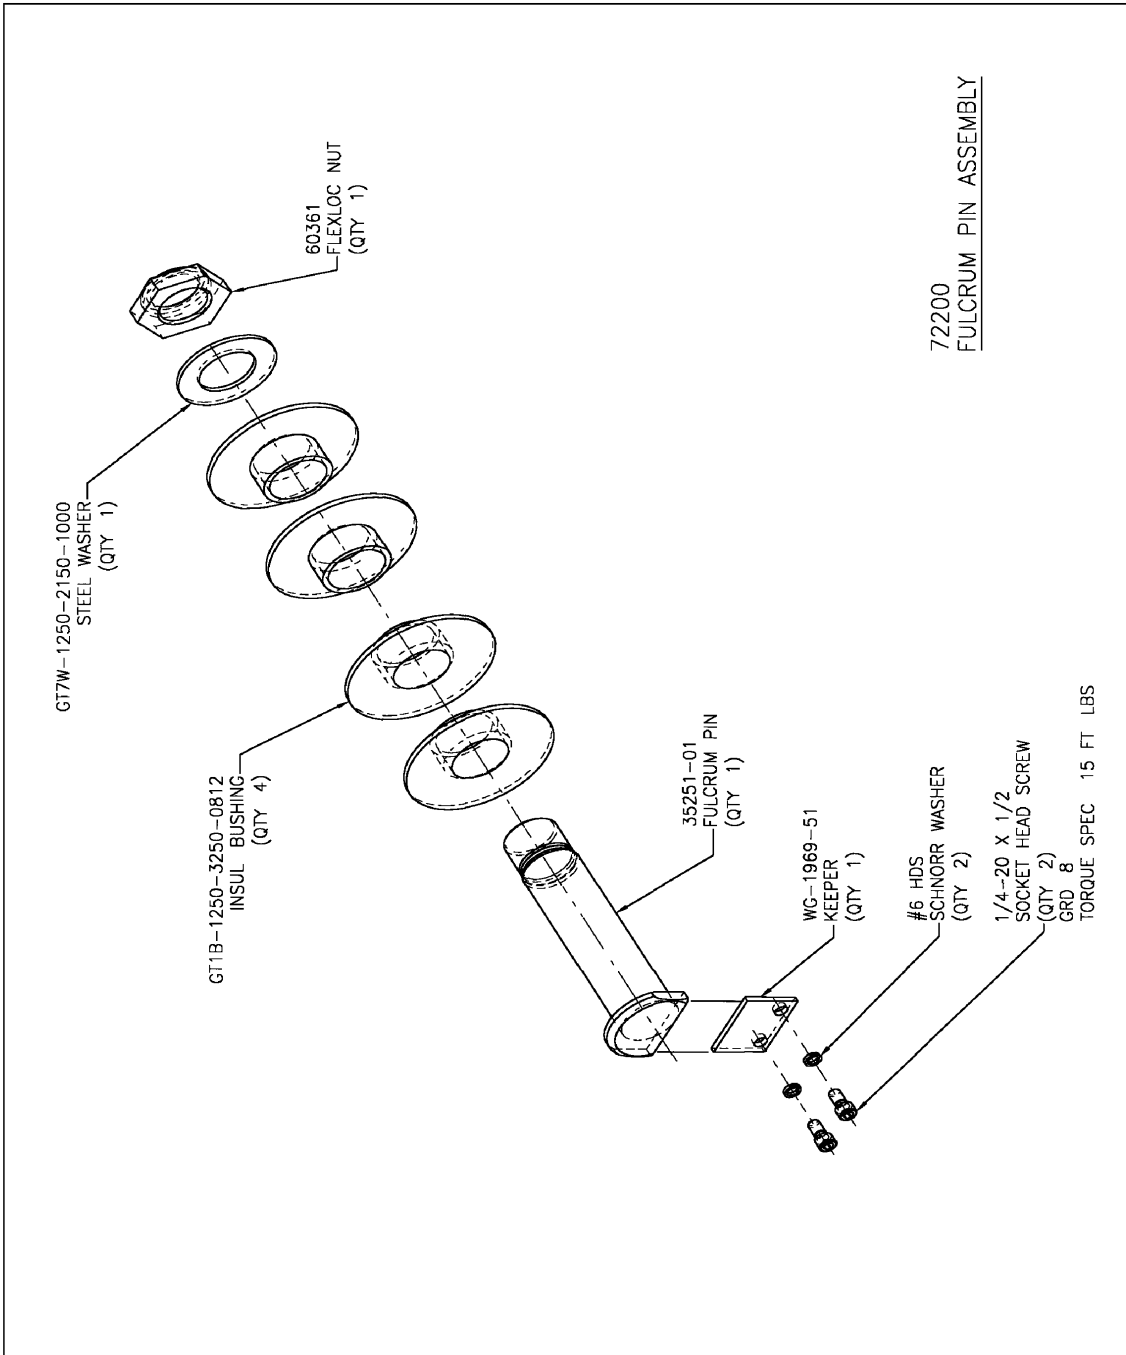

32497
MOVABLE SHUNT ADAPTER

Grossel Tool Modular Base Gun Assembly MANUAL

Section 1: 75050-XX

STATIONARY ARM ASSEMBLY

STATIONARY ARM ASSEMBLY
 (OBSOLETE SHUNT ADT SET-UP)

Grossel Tool
 Modular Base Gun Assembly MANUAL

Section 1: 75050-XX

GROSSEL TOOL COMPANY

75026 CYLINDER MOUNT ASSEMBLY

Grossel Tool
 Modular Base Gun Assembly MANUAL

Section 1: 75050-XX

GROSSEL TOOL COMPANY

GROSSEL TOOL COMPANY

GROSSEL TOOL COMPANY

GROSSEL TOOL COMPANY

Grossel Tool
 Modular Base Gun Assembly MANUAL

Section 1: 75050-XX

GROSSEL TOOL COMPANY

99016
 ROD BOOT ASSEMBLY

Grossel Tool
 Modular Base Gun Assembly MANUAL

Section 1: 75050-XX

GROSSEL TOOL COMPANY